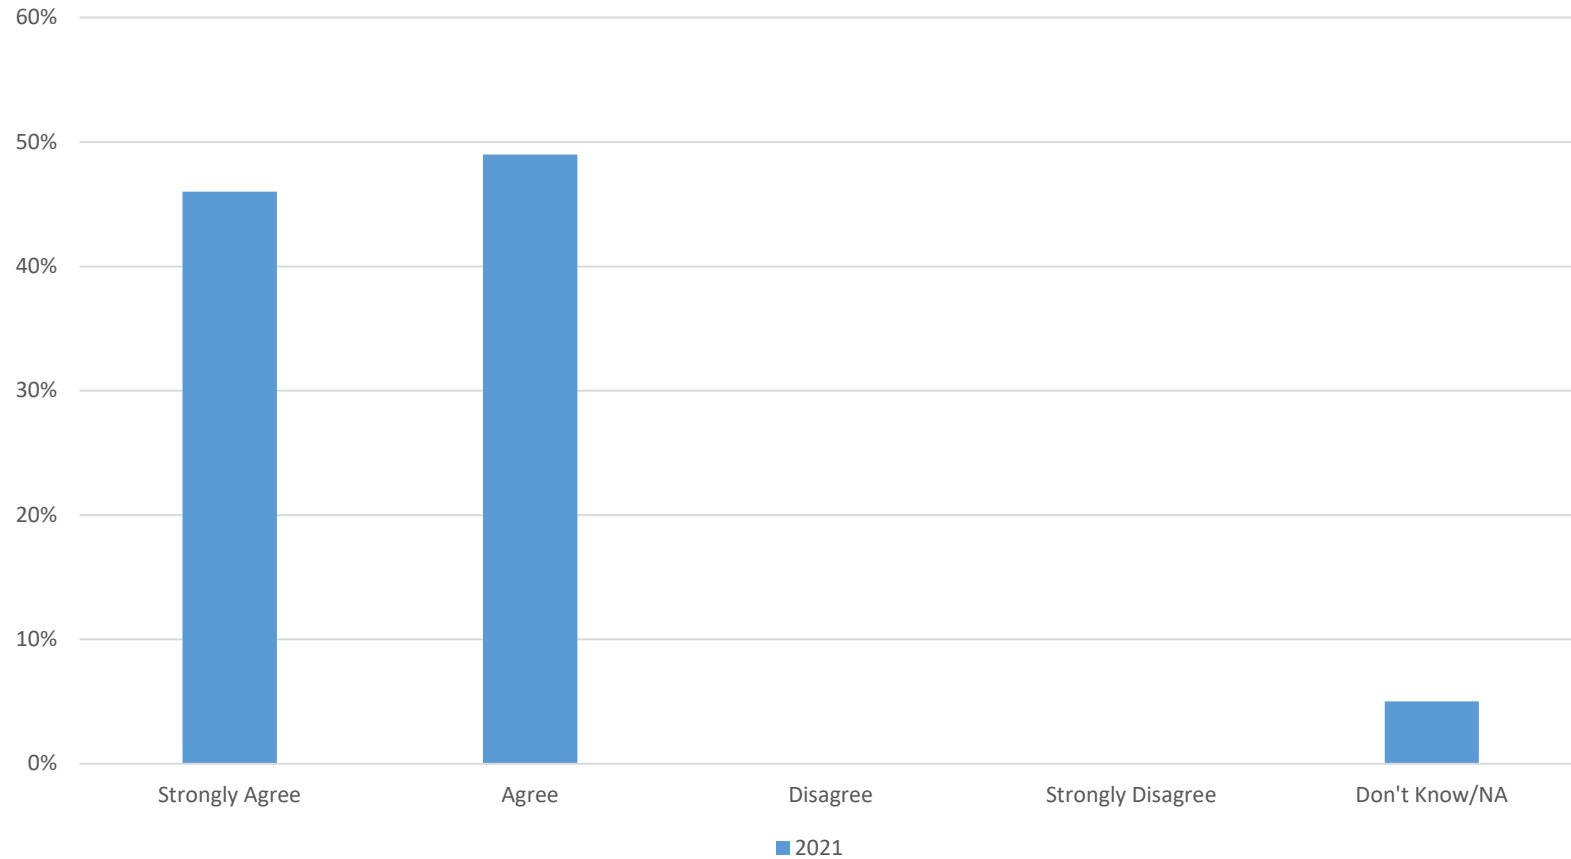

2021 Family and Community Survey

Kent Prairie Elementary School

My child feels safe while on school grounds.

2021 Family and Community Survey

Kent Prairie Elementary School

At my child's school, teachers and staff accept my child for who they are.