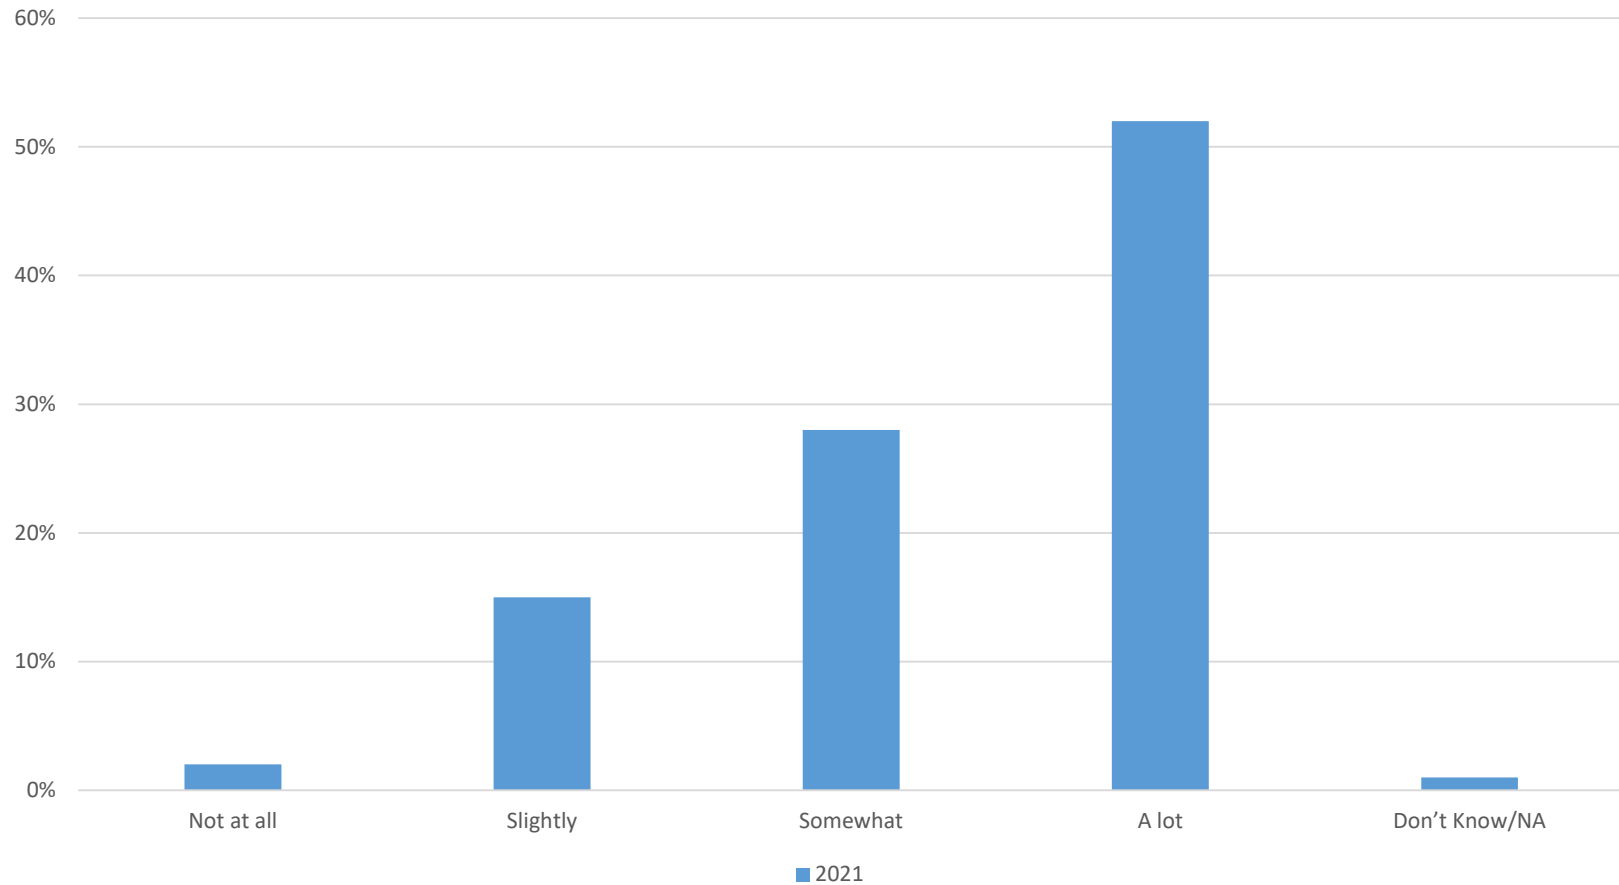

2021 Family and Community Survey

Kent Prairie Elementary School

How much have school changes due to COVID-19 impacted your child?