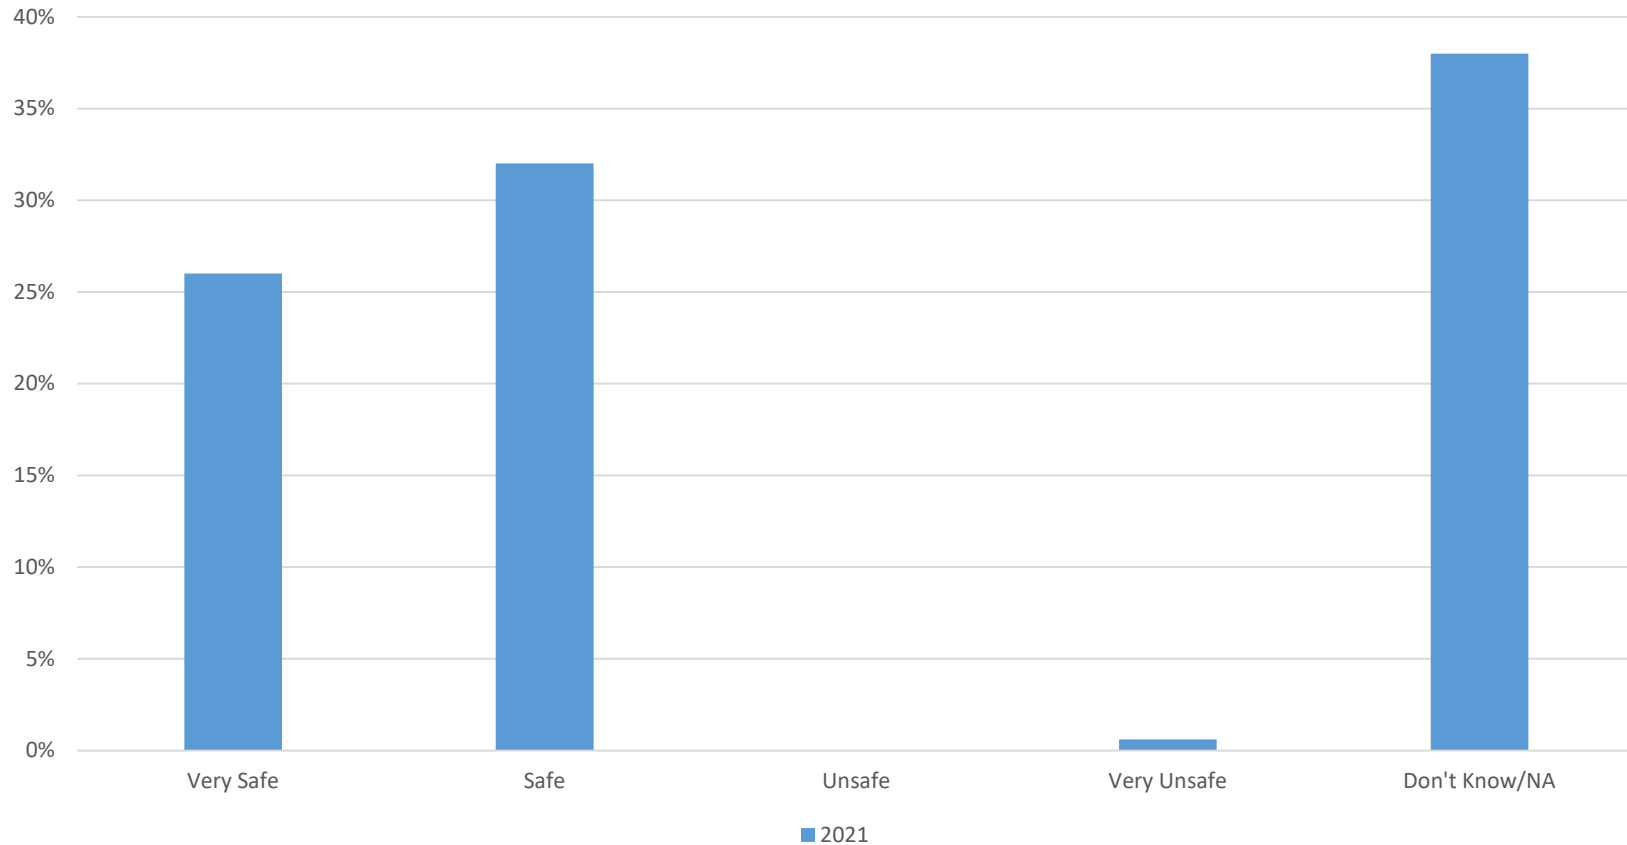

The staff at my child's school supports my child's emotional safety and well-being.

2021 Family and Community Survey

Kent Prairie Elementary School

Having a School Resource Officer (a commissioned Arlington Police Officer) on campus makes me feel my child's school environment is: