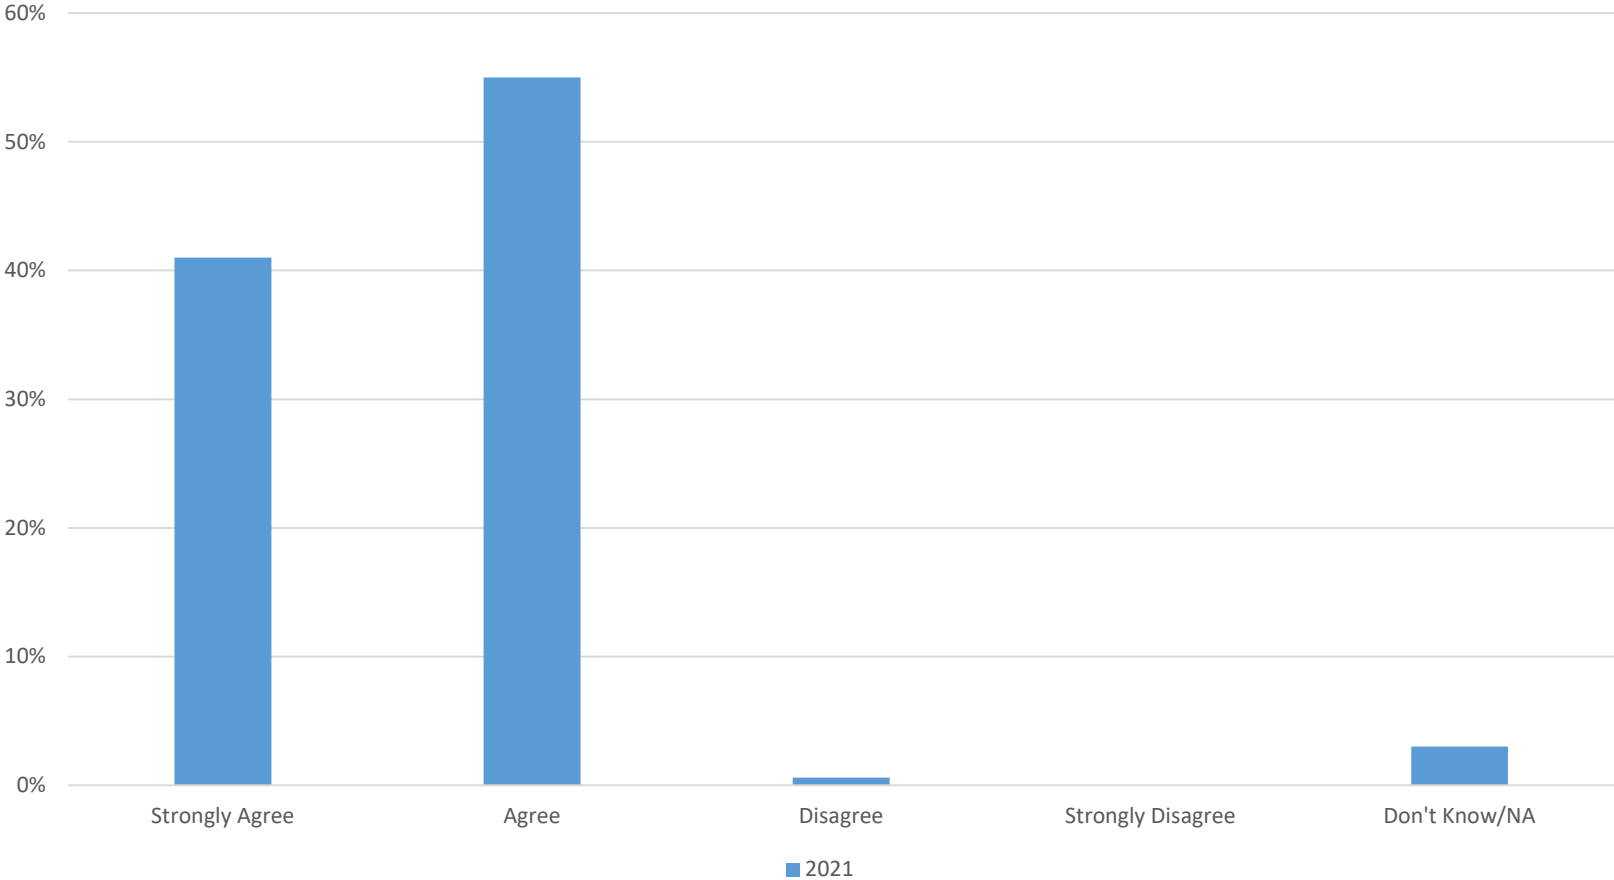

2021 Family and Community Survey

Kent Prairie Elementary School