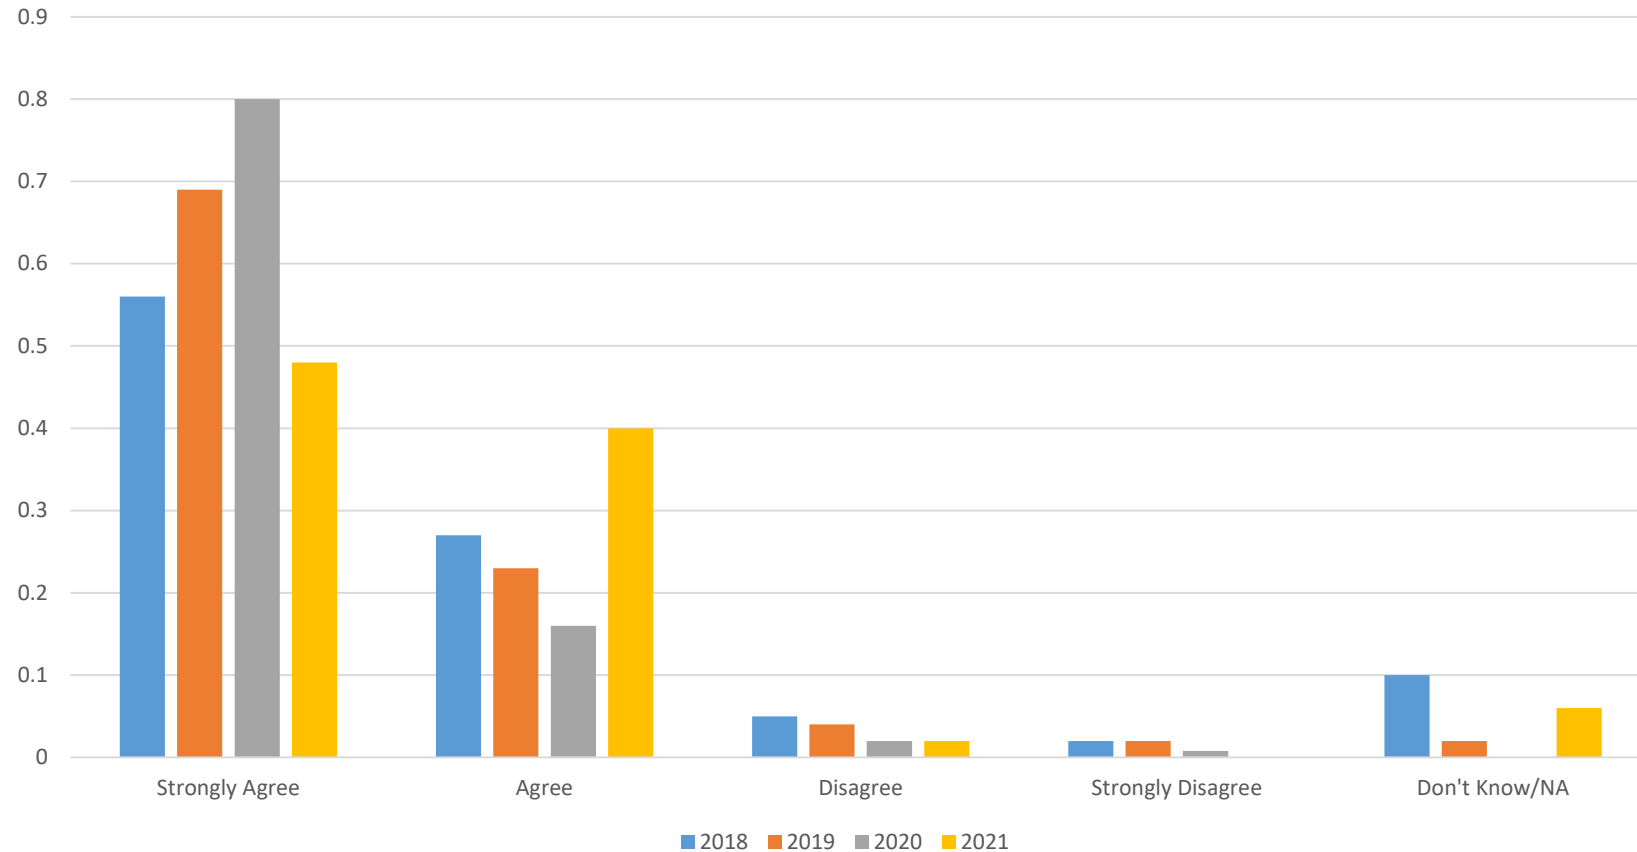

2021 Family and Community Survey

Kent Prairie Elementary School

The school building and grounds appear clean and well maintained.

2021 Family and Community Survey

Kent Prairie Elementary School

The principal and other administrators in my child's school work to make sure the school is a safe, efficient and effective learning environment.