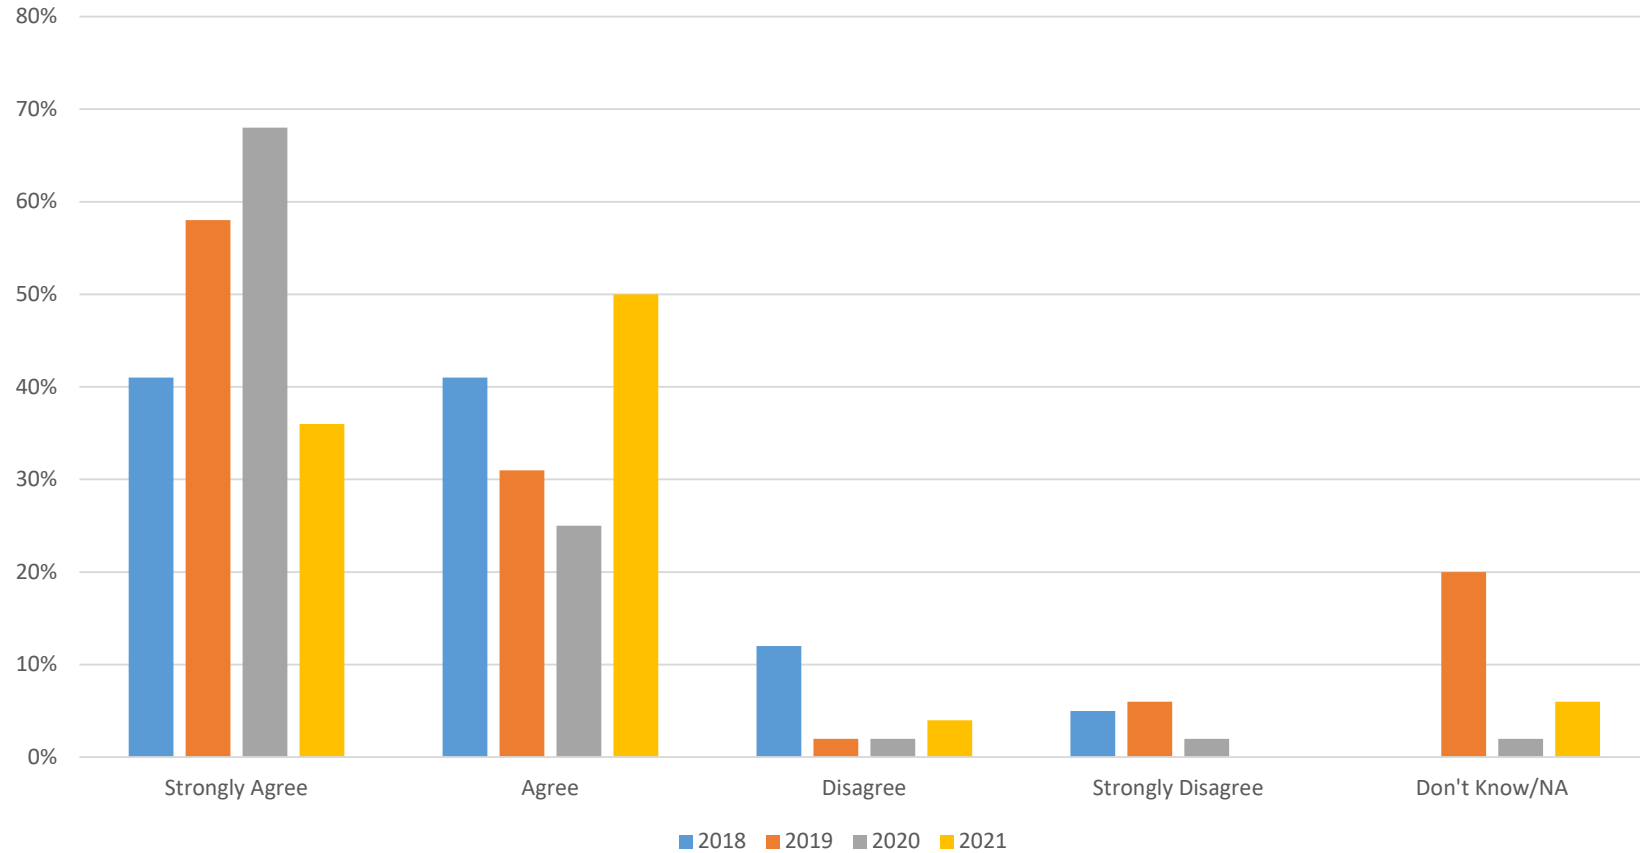

I have a positive impression about the quality of education that takes place in Arlington schools.

2021 Family and Community Survey

Kent Prairie Elementary School

Parents know what the school is doing to improve student learning.

2021 Family and Community Survey

Kent Prairie Elementary School

My child's school is a place where all students are challenged and supported to do their best.

2021 Family and Community Survey

Kent Prairie Elementary School