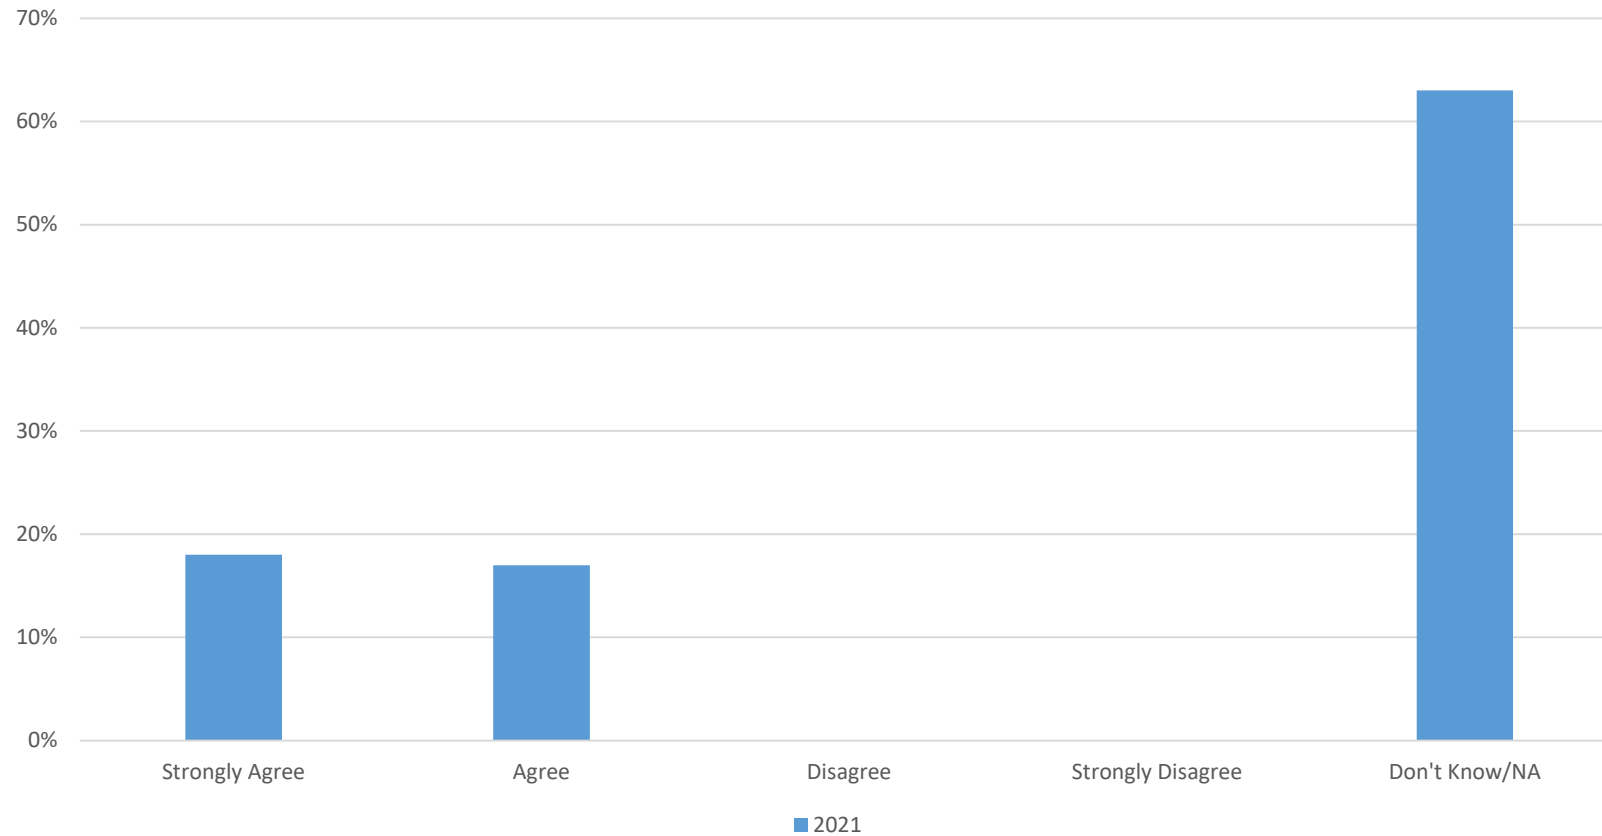

In my child's school, there are clear rules against harassment, intimidation and bullying.

2021 Family and Community Survey

Kent Prairie Elementary School

The School Resource Officer (a commissioned Arlington Police Officer on campus) is respected and liked by students