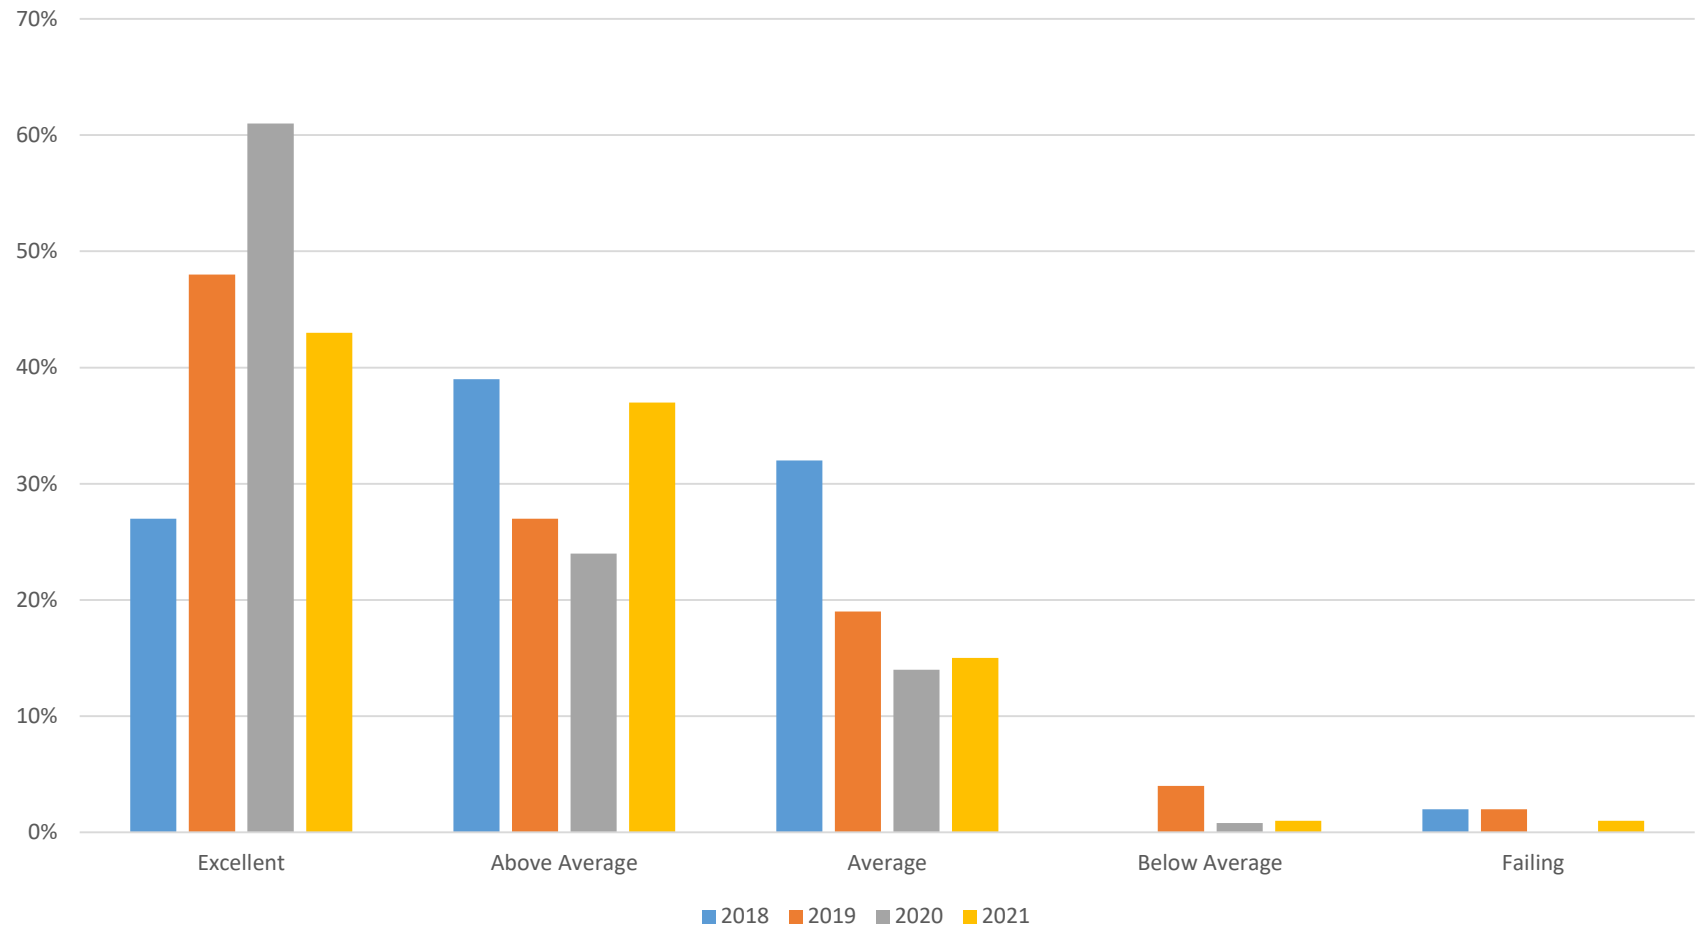

2021 Family and Community Survey

Kent Prairie Elementary School

How would you grade the school district's performance overall?

2021 Family and Community Survey

Kent Prairie Elementary School

In general, do you think schools in Arlington are improving?

2021 Family and Community Survey

Kent Prairie Elementary School

Are you aware of the district's emphasis on cultivating a positive growth mindset?

2021 Family and Community Survey

Kent Prairie Elementary School