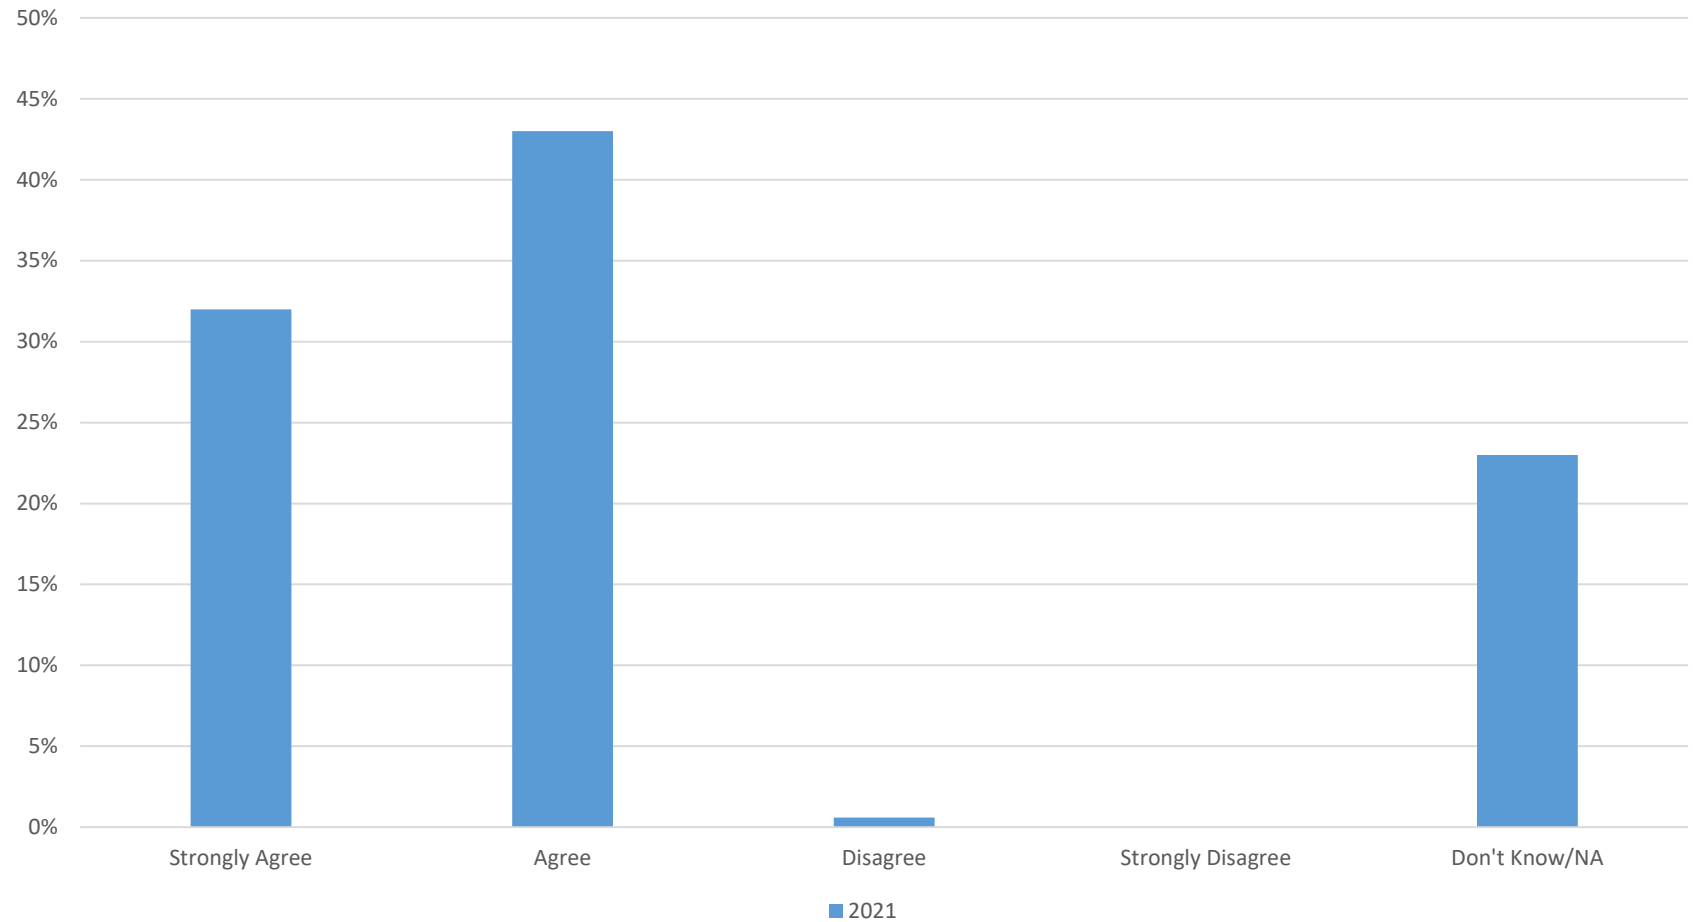

2021 Family and Community Survey

Kent Prairie Elementary School

In my child's school, there are clear rules against harassment, intimidation and bullying.