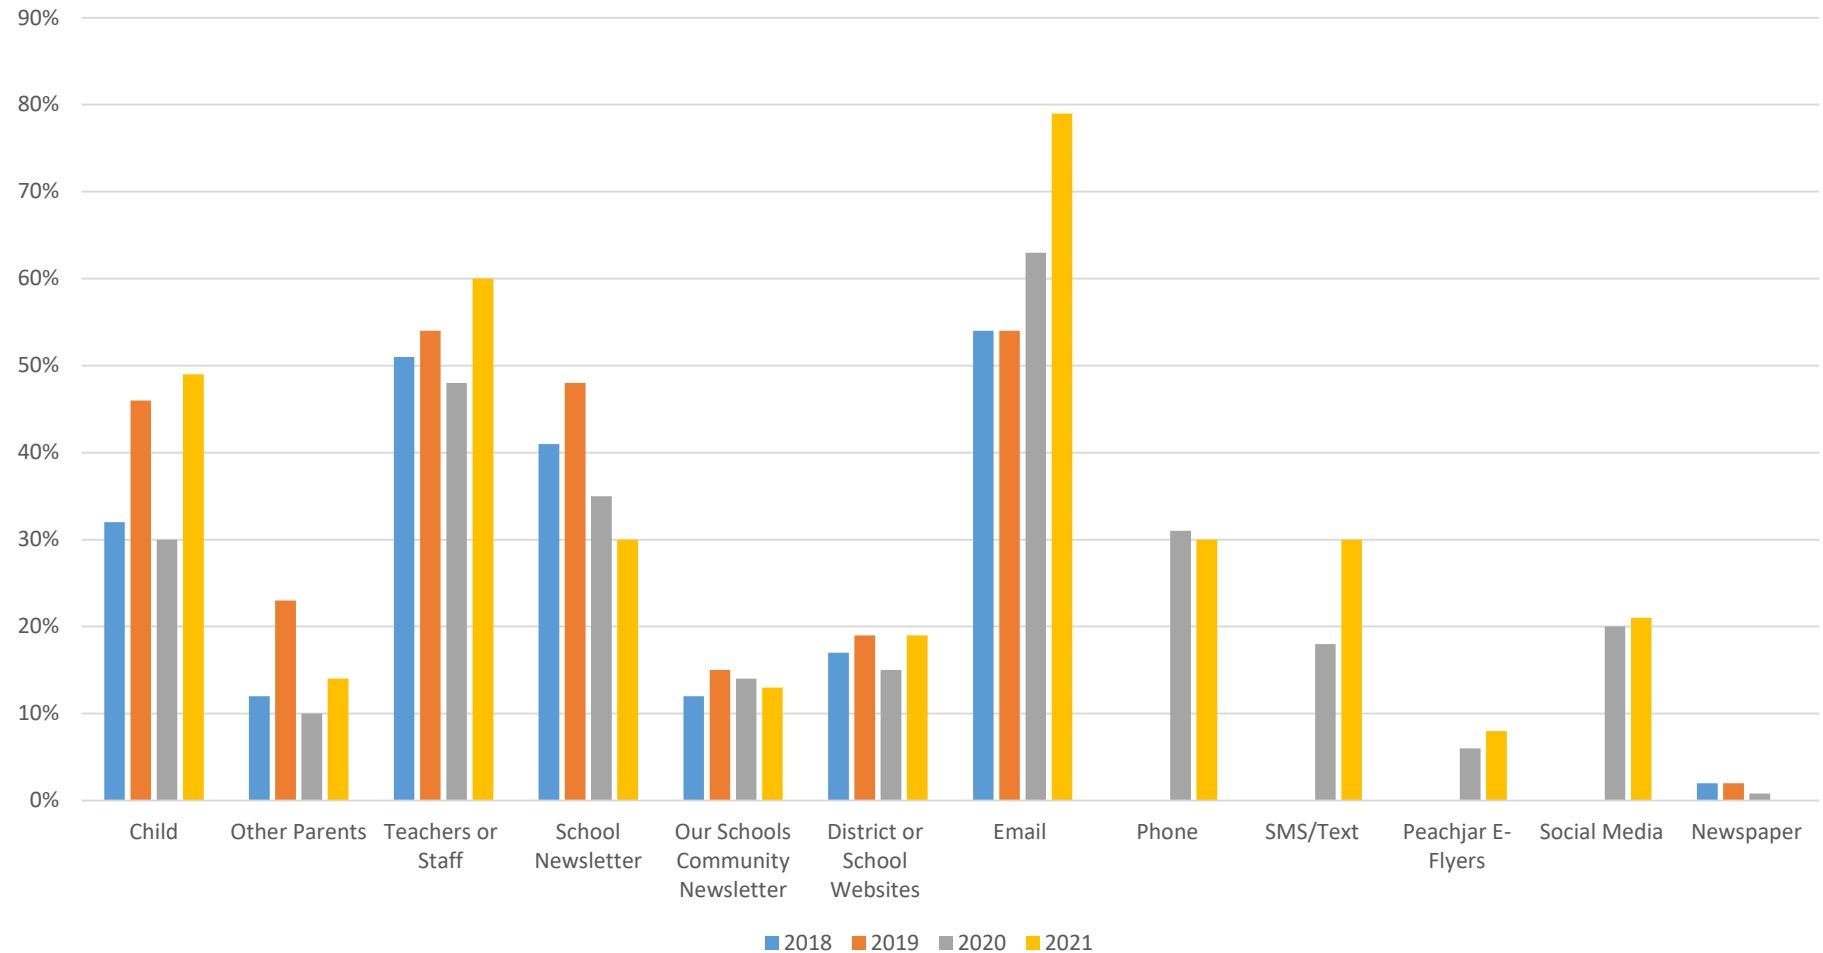

2021 Family and Community Survey

Kent Prairie Elementary School

From which of the following sources do you get most of your information about the school district and your child's school?