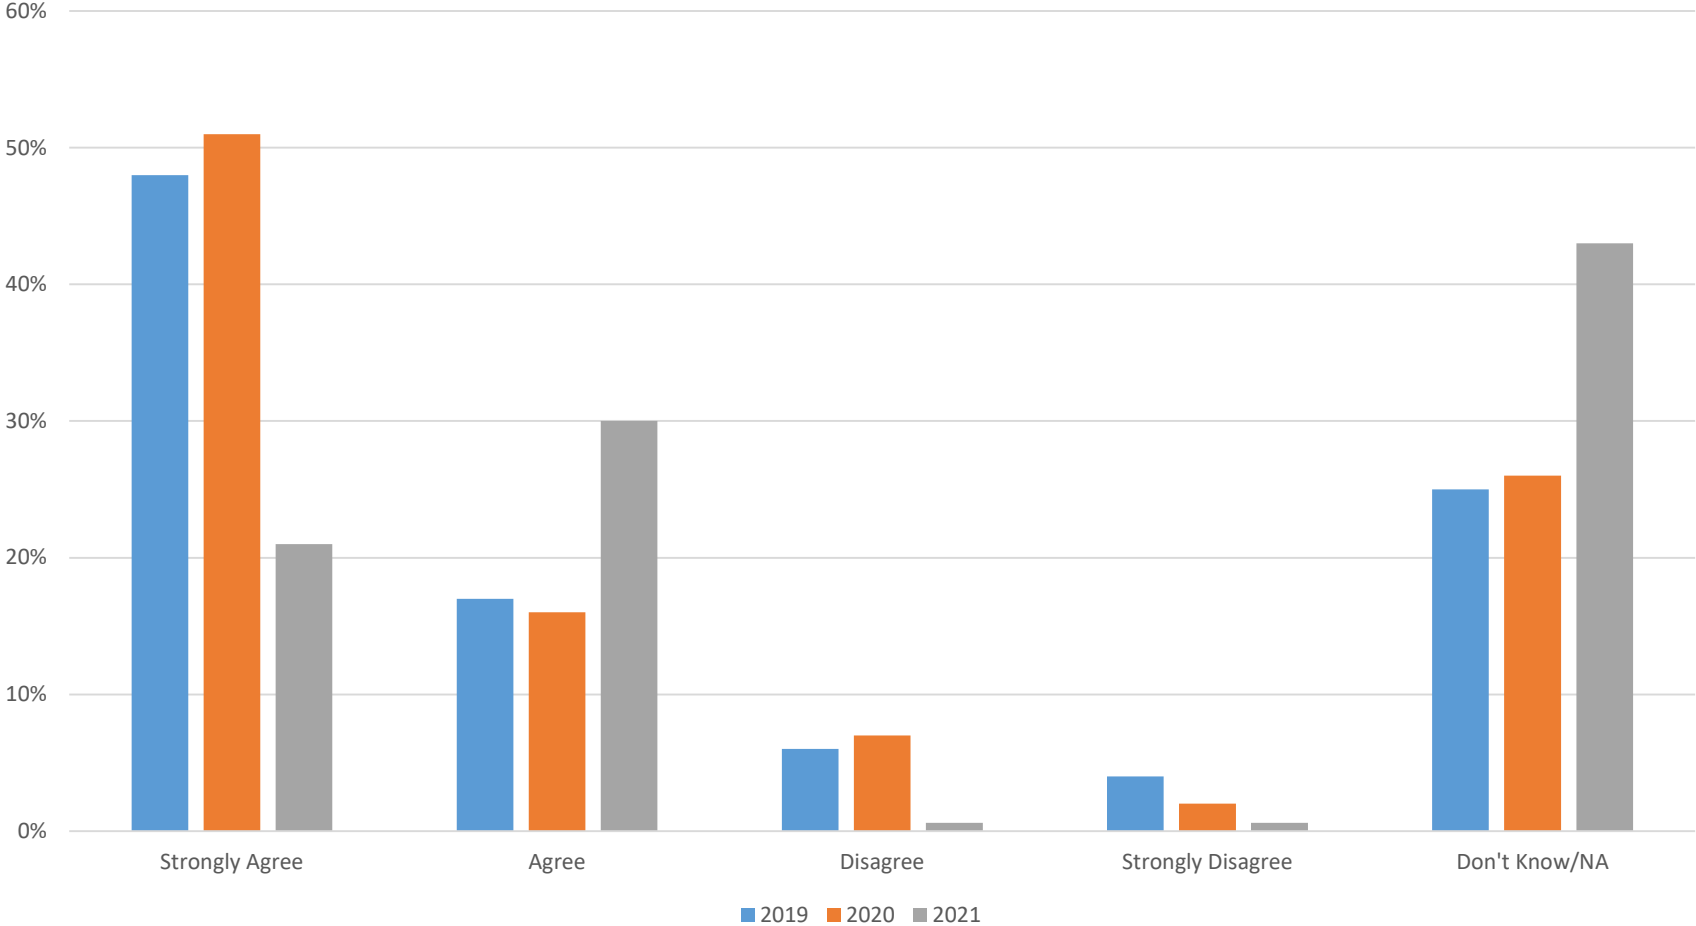

I feel I am well informed about what is going on at my child's school.

2021 Family and Community Survey

Kent Prairie Elementary School

School buses are safe, clean, and provide reliable service.

2021 Family and Community Survey