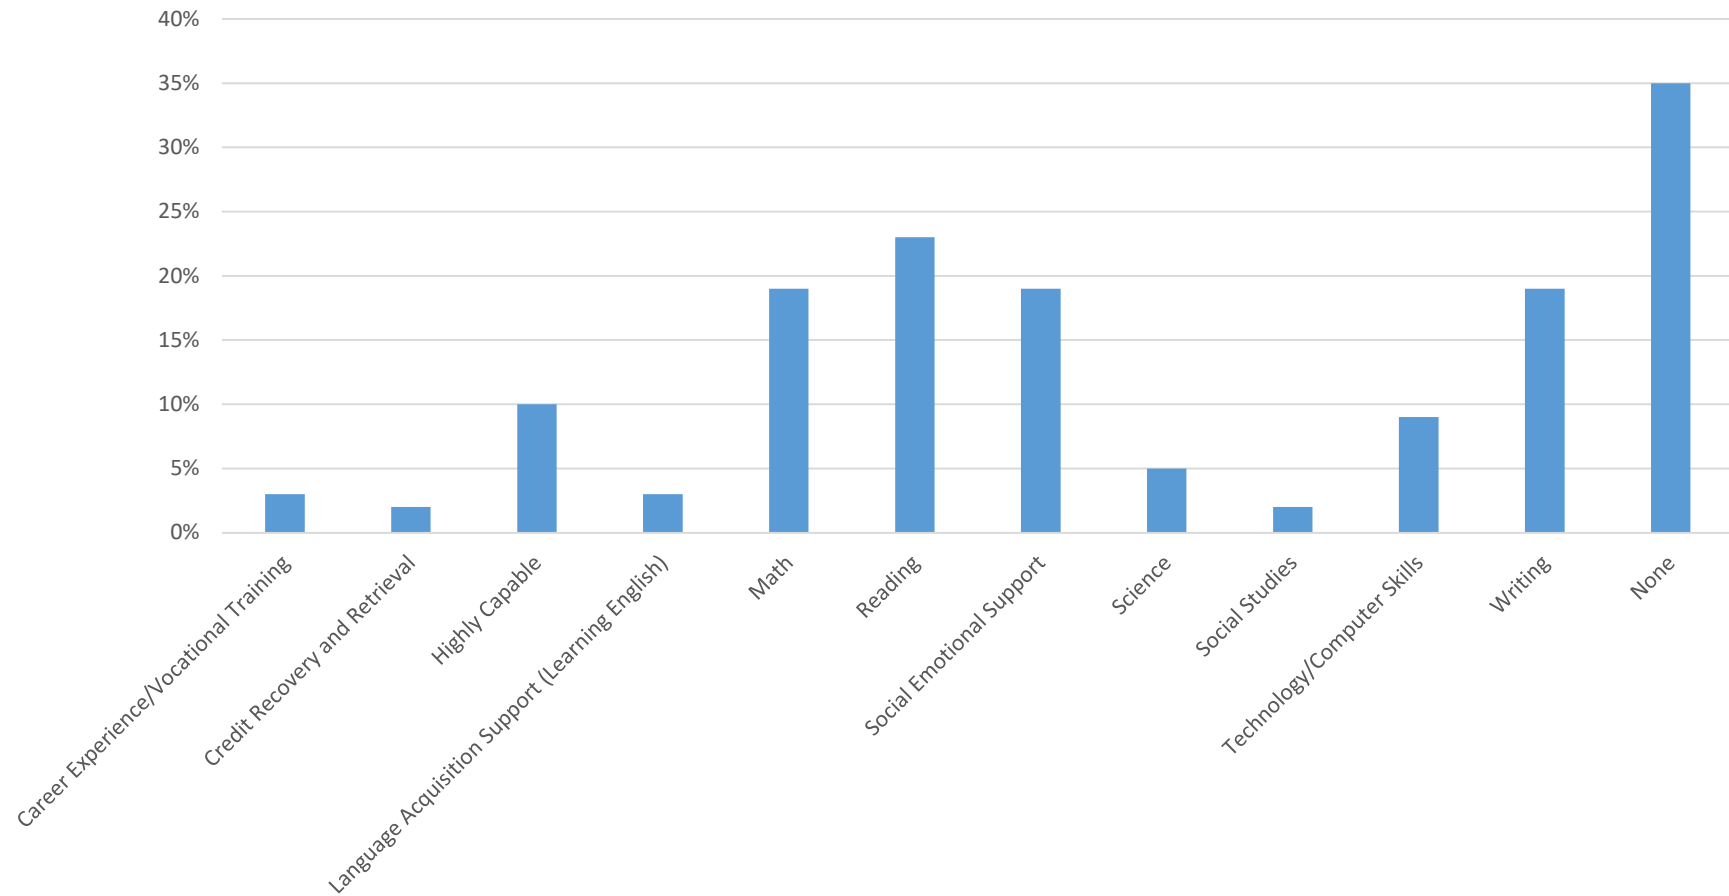

From which of the following sources would you PREFER to get most of your information about the school district and your child's school?

2021 Family and Community Survey

Kent Prairie Elementary School

My child needs additional intervention/support in the areas of: