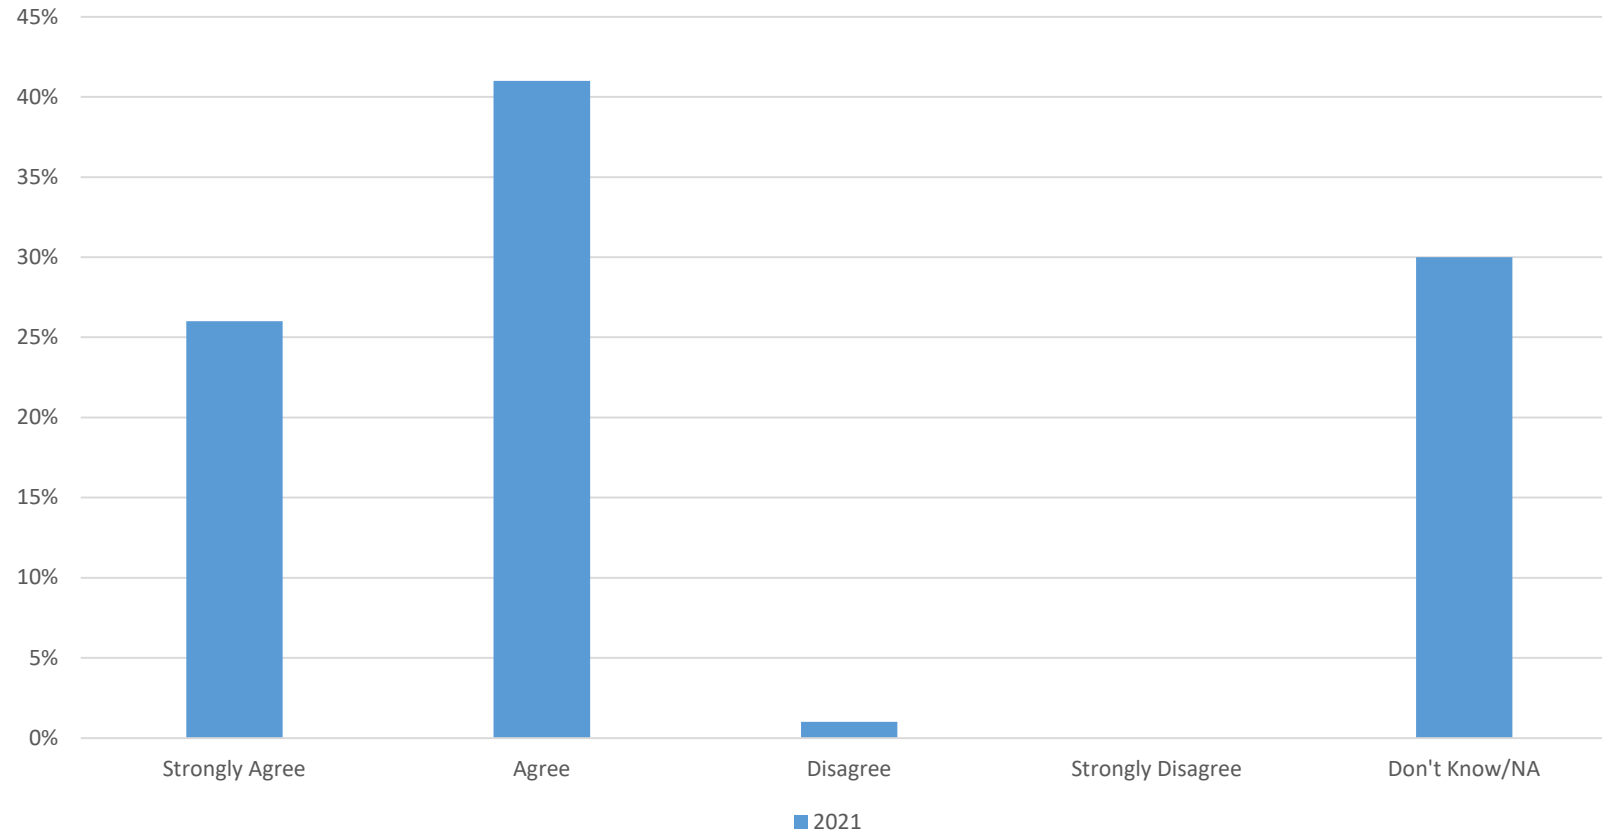

2021 Family and Community Survey

Kent Prairie Elementary School

The school has adequate resources to help students in a school building emergency or crisis.