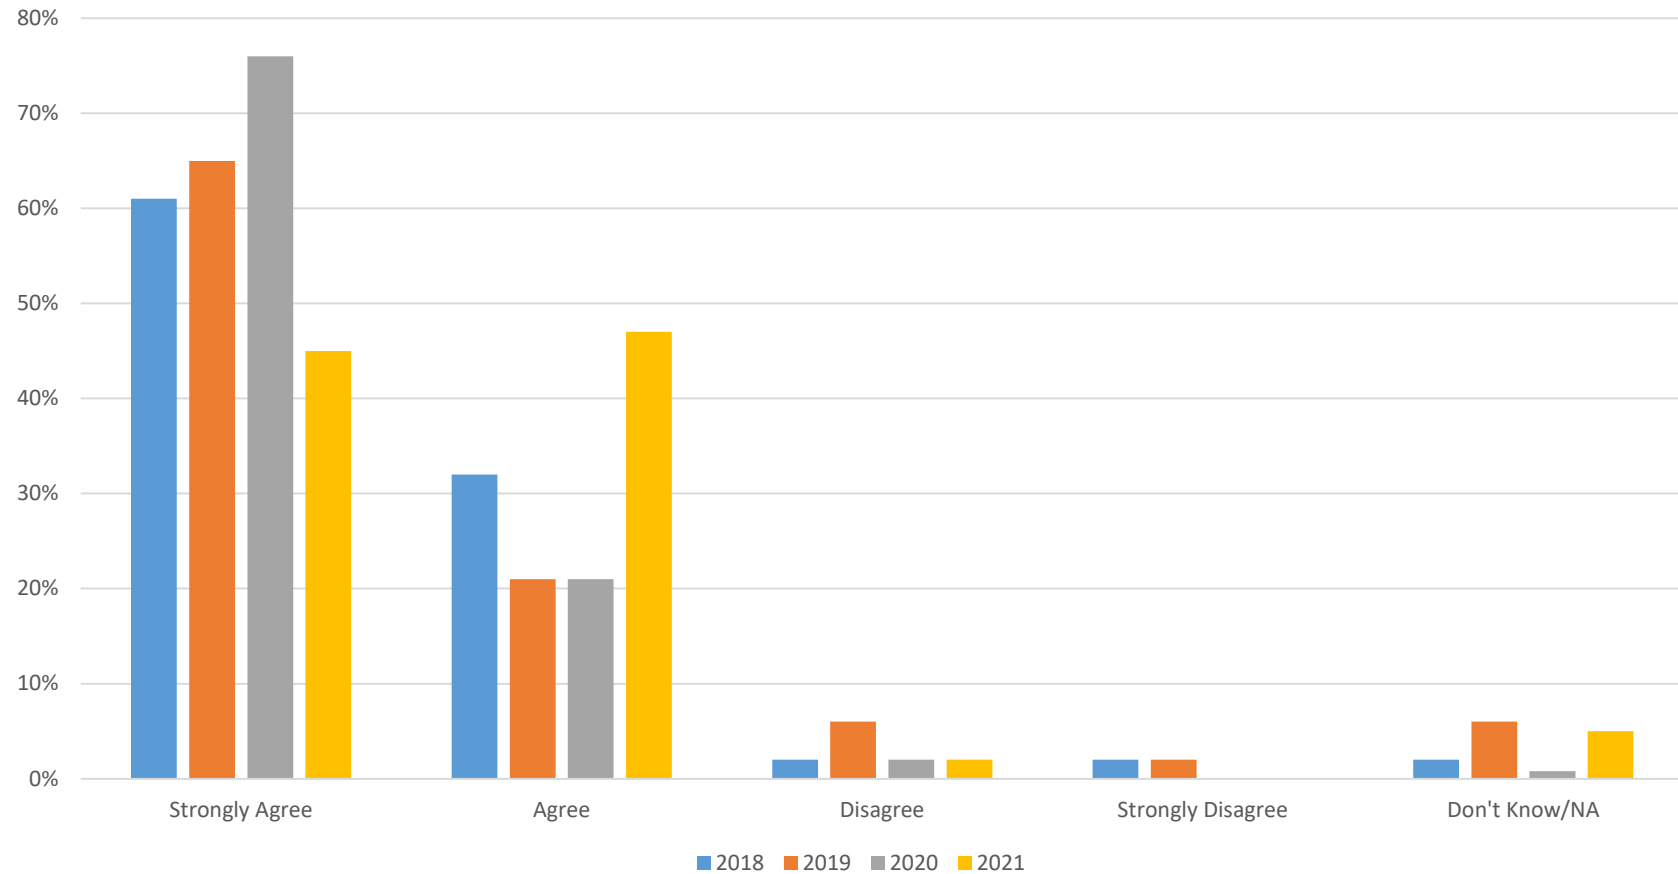

2021 Family and Community Survey

Kent Prairie Elementary School

The staff members at this school are responsive to my requests for information or assistance.