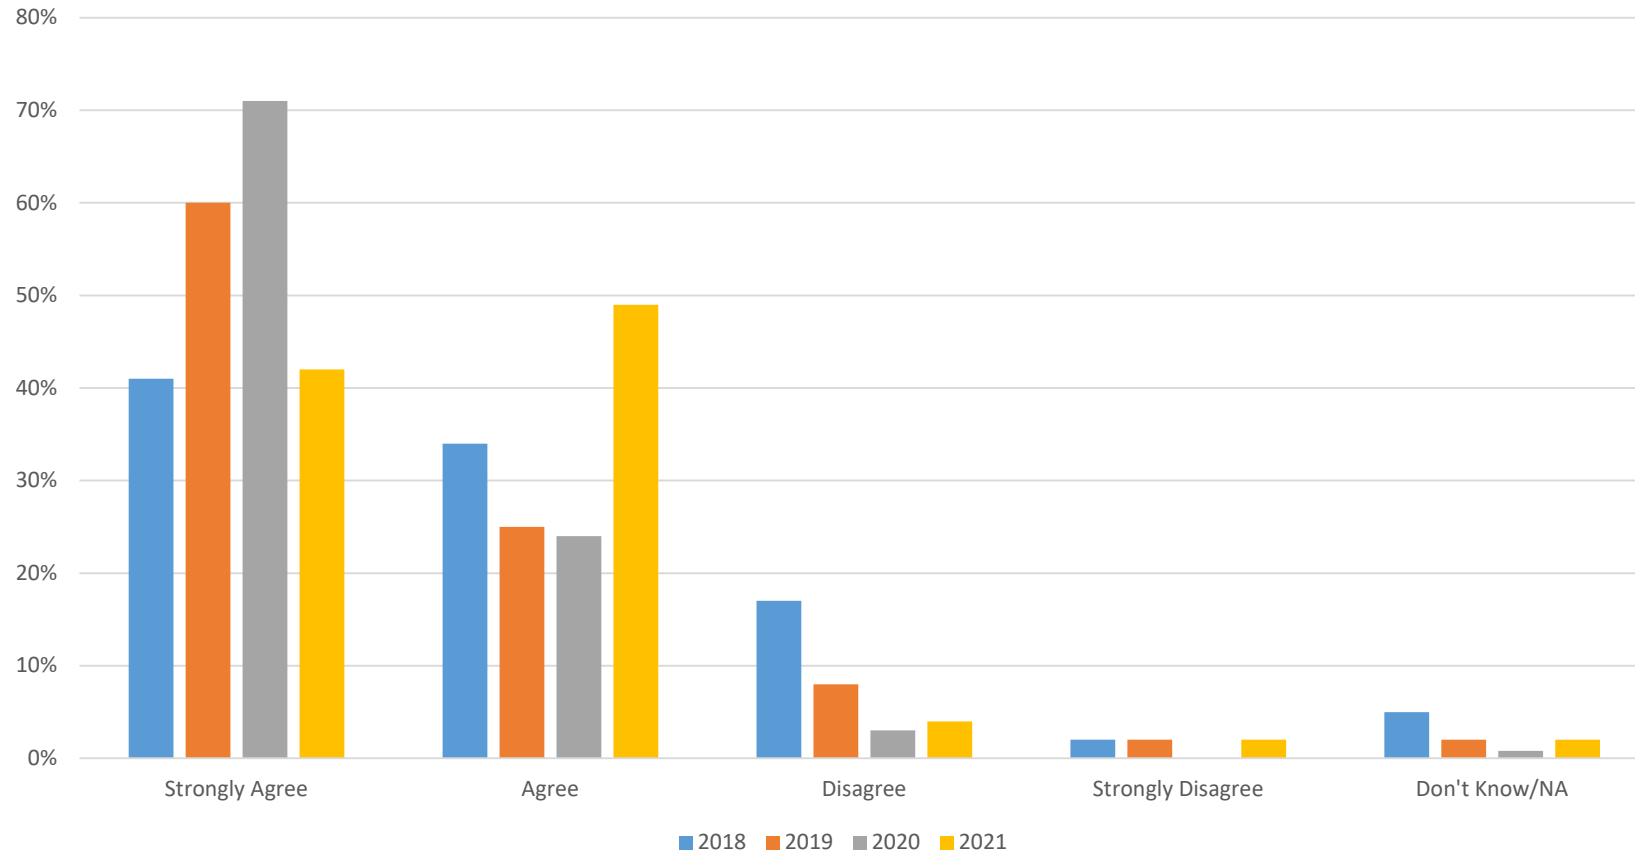

2021 Family and Community Survey

Kent Prairie Elementary School

Are you aware of the district's emphasis on cultivating a positive growth mindset?

2021 Family and Community Survey

Kent Prairie Elementary School

I have a positive impression about the quality of education that takes place in Arlington schools.

2021 Family and Community Survey

Kent Prairie Elementary School

Parents know what the school is doing to improve student learning.

2021 Family and Community Survey

Kent Prairie Elementary School

My child's school is a place where all students are challenged and supported to do their best.

2021 Family and Community Survey

Kent Prairie Elementary School