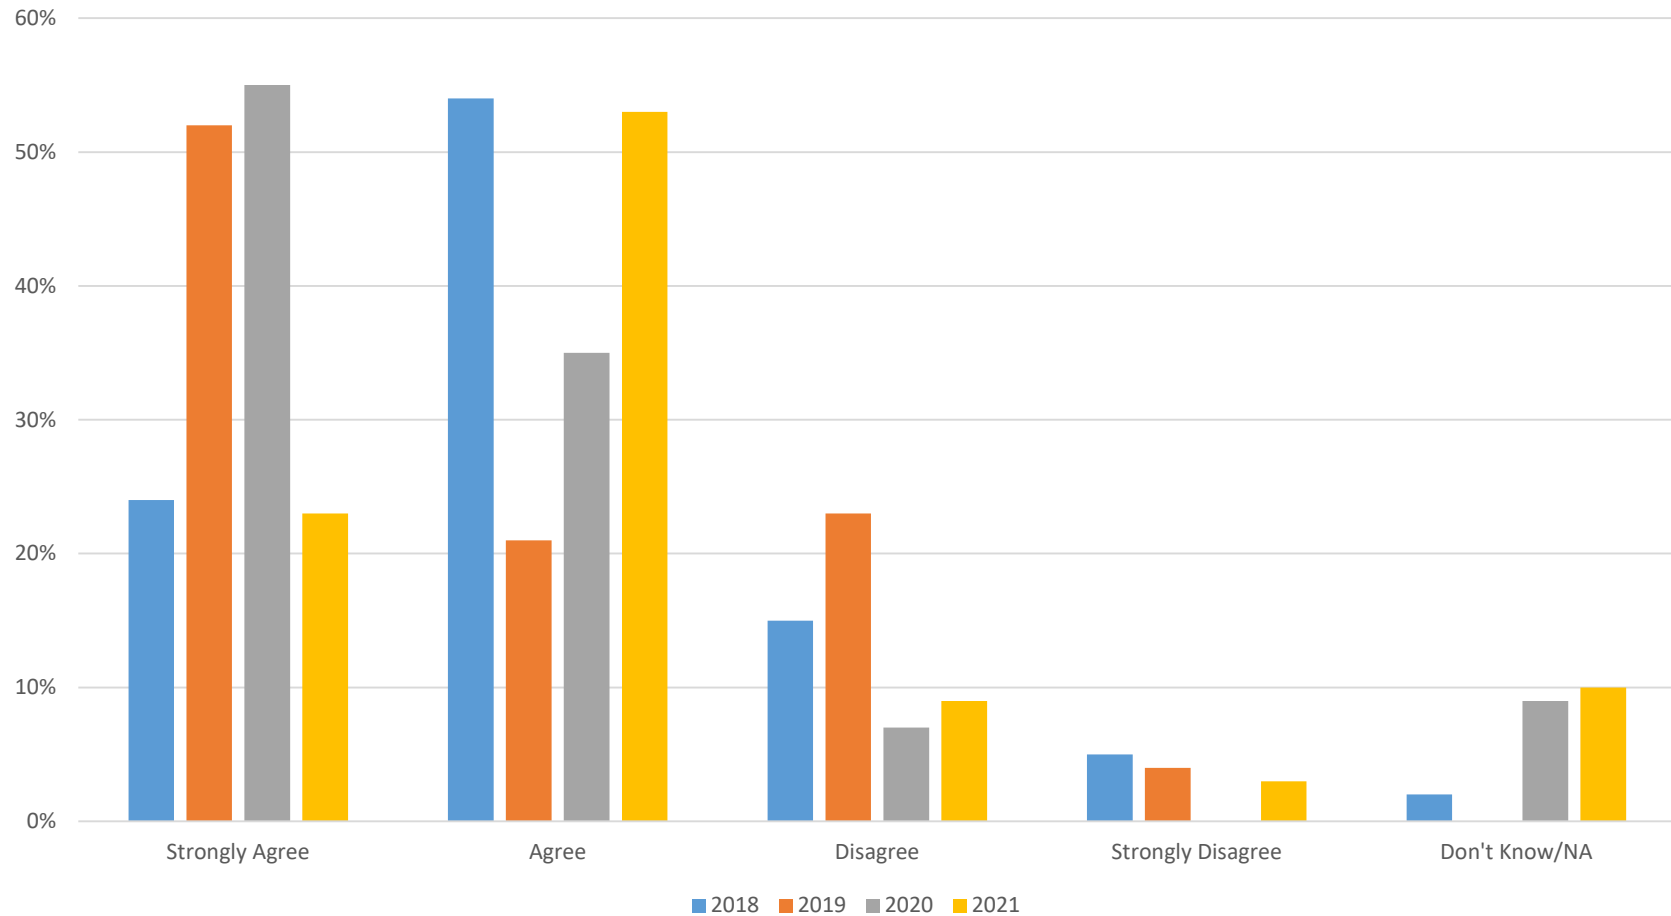

I have a positive impression about the quality of education that takes place in Arlington schools.

2021 Family and Community Survey

Kent Prairie Elementary School

Parents know what the school is doing to improve student learning.

2021 Family and Community Survey

Kent Prairie Elementary School

My child's school is a place where all students are challenged and supported to do their best.

2021 Family and Community Survey

Kent Prairie Elementary School