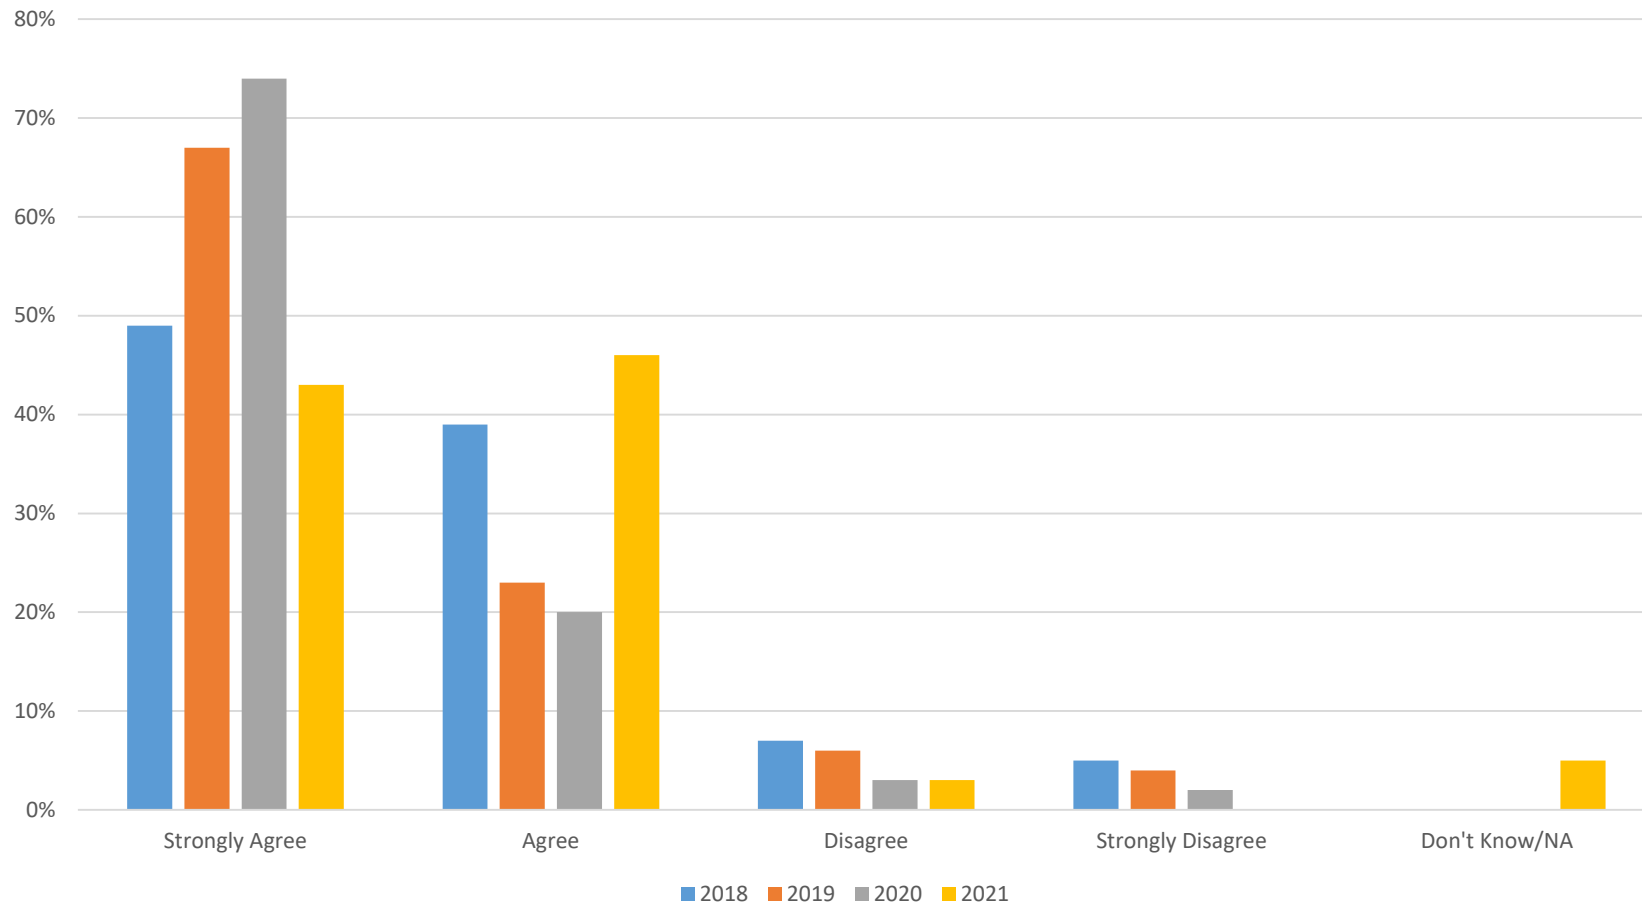

2021 Family and Community Survey

Kent Prairie Elementary School

The school building and grounds appear clean and well maintained.