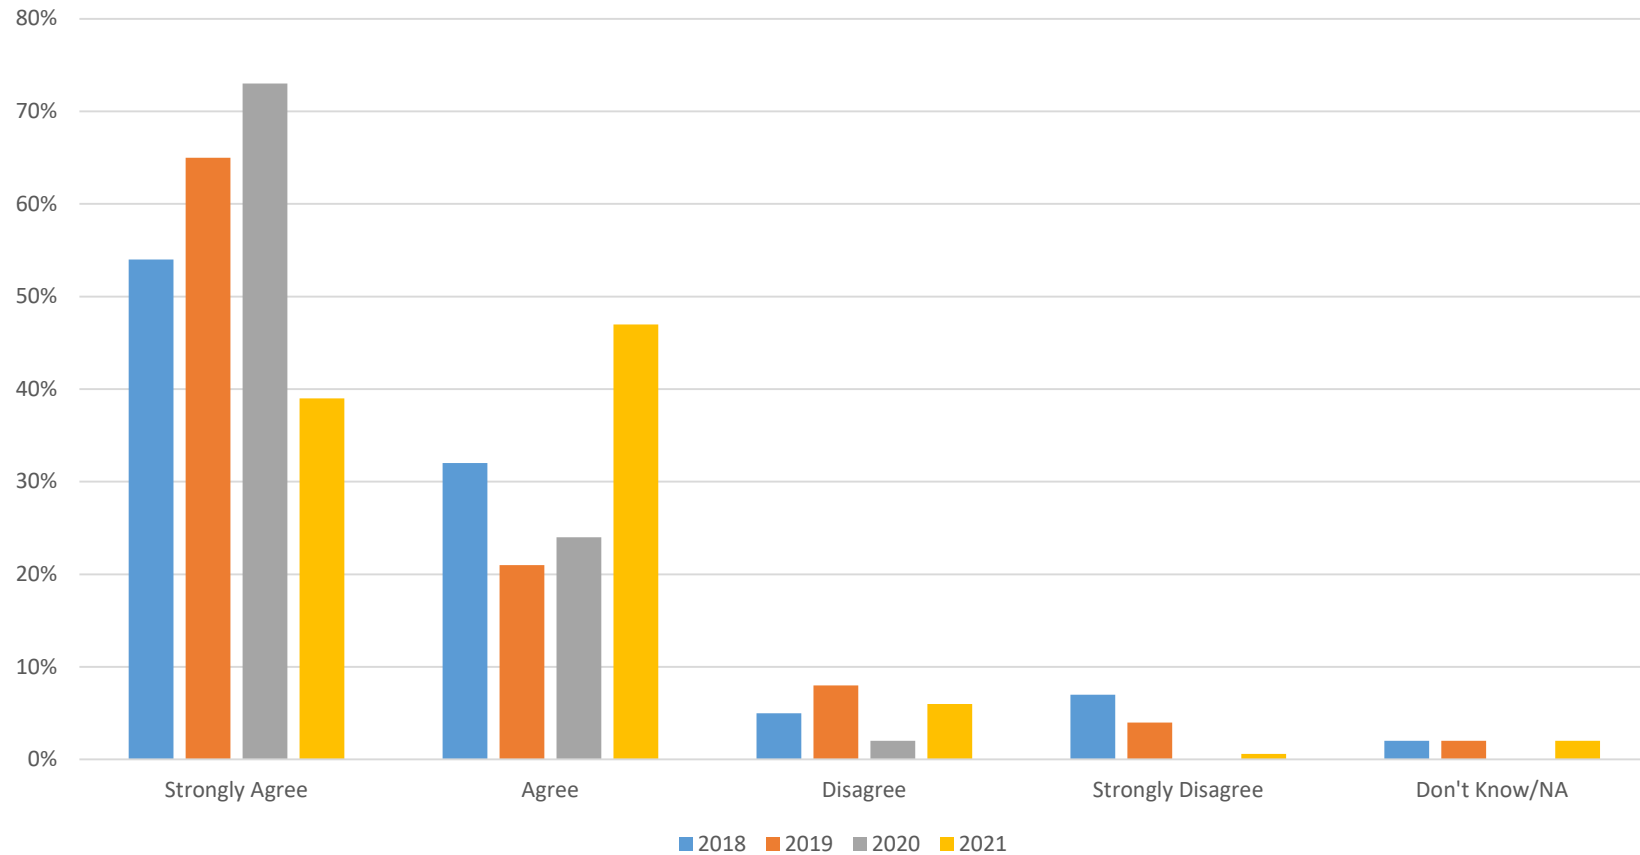

2021 Family and Community Survey

Kent Prairie Elementary School

In addition to providing report cards, the teachers in my child's school communicate with me about my child's progress.