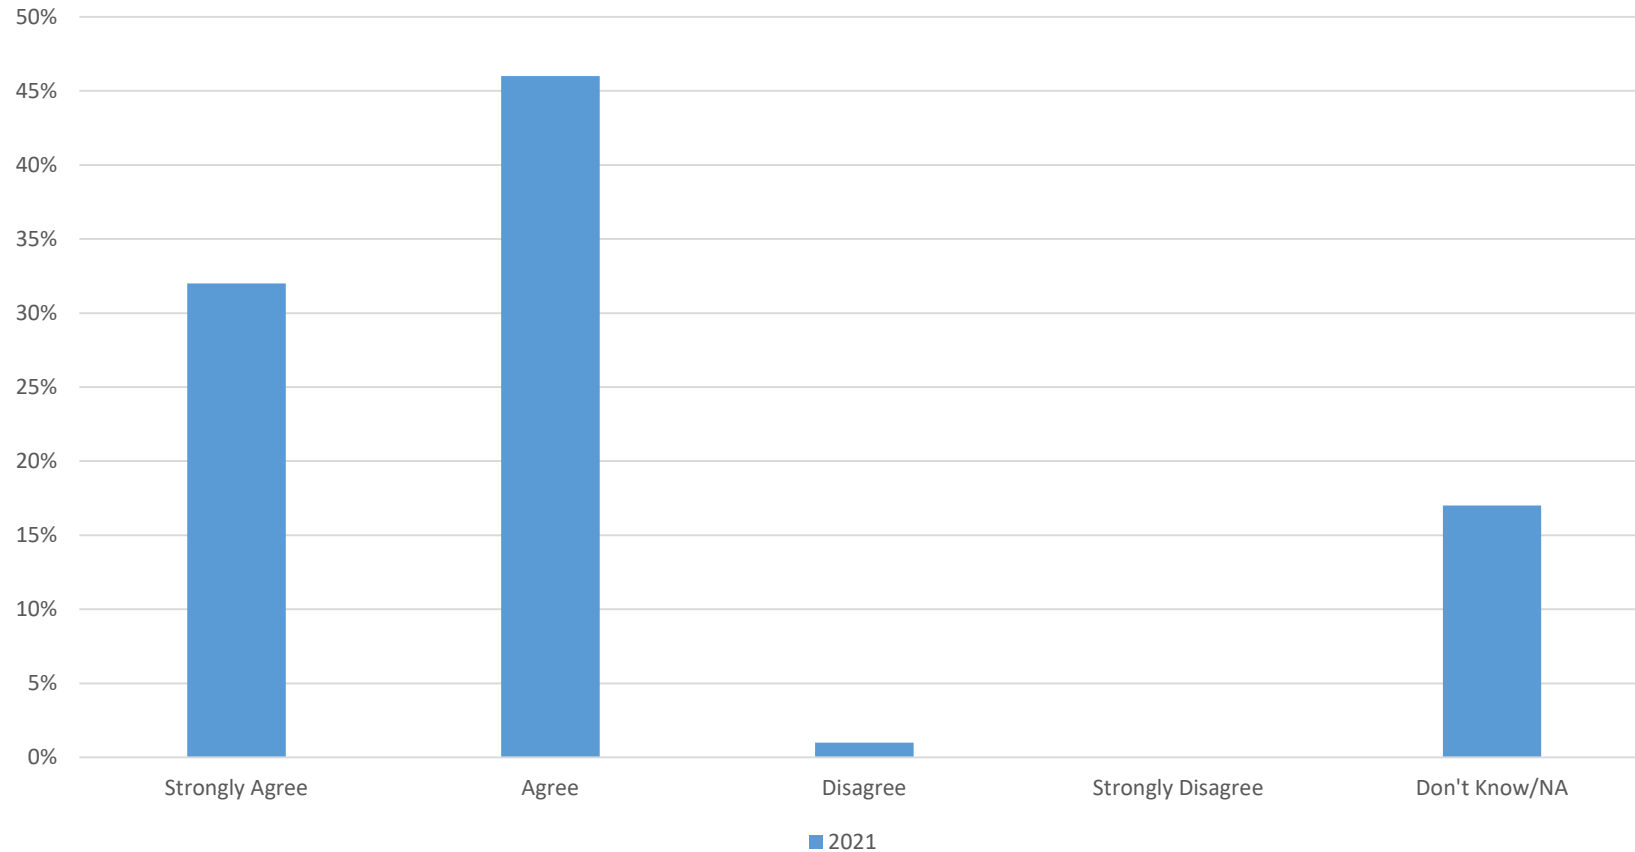

■ 2021

2021 Family and Community Survey

Kent Prairie Elementary School

How much have school changes due to COVID-19 impacted your child?

2021 Family and Community Survey

Kent Prairie Elementary School

There is an adult (administrator, teacher, staff) at my child's school that they feel they can talk to when they have a problem.