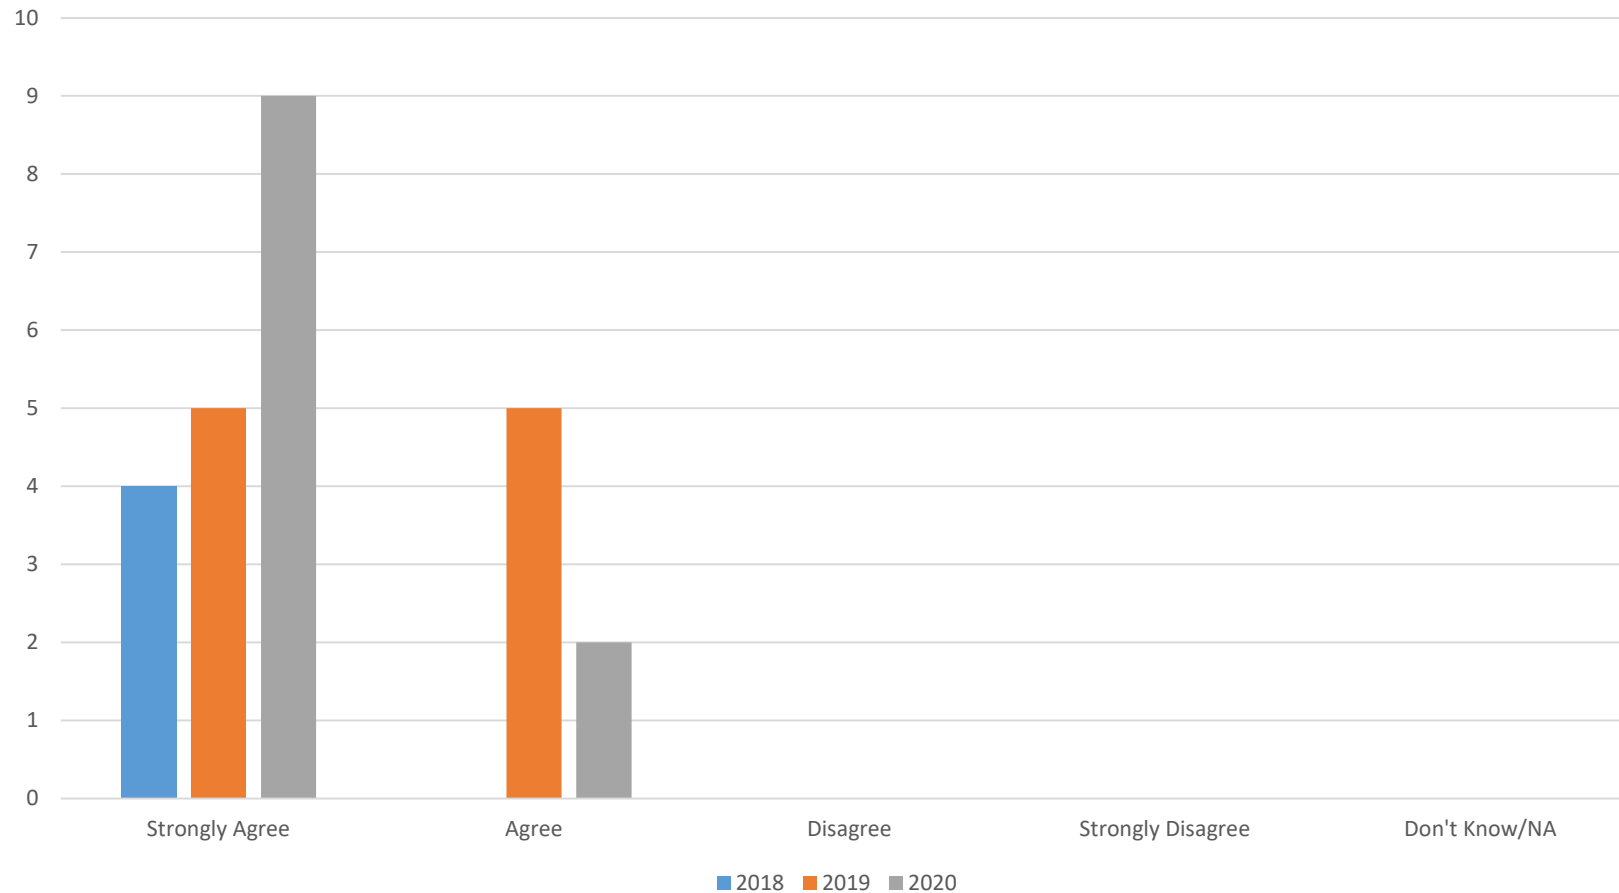

2020 Family and Community Survey

Whenever I phone or visit the school, staff members are courteous and helpful.