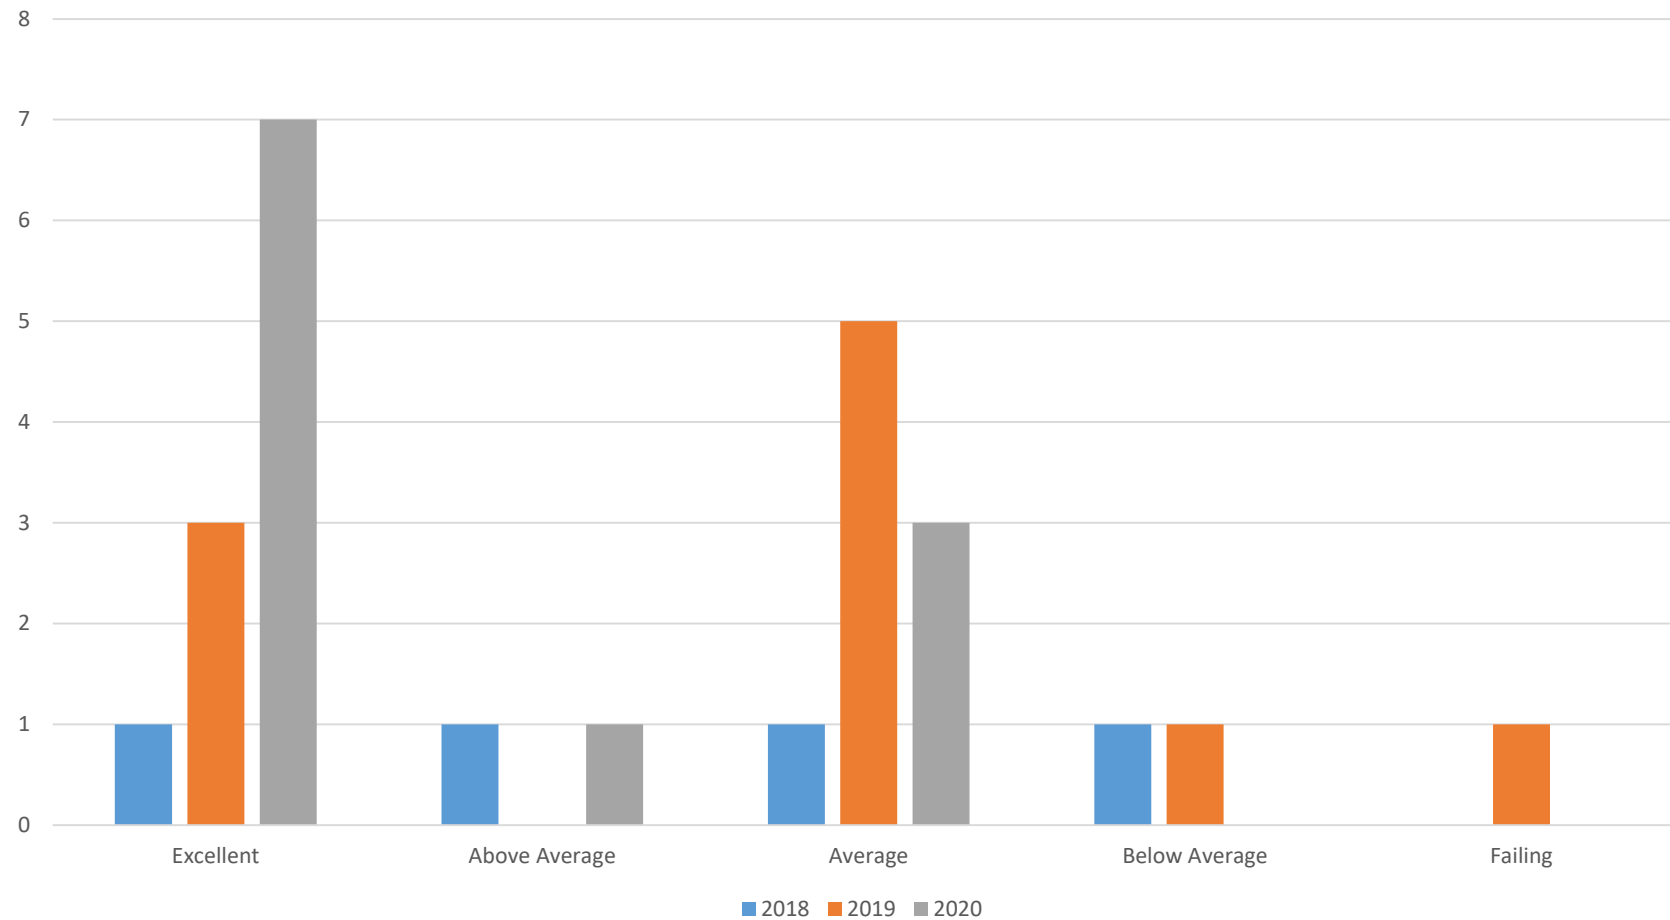

2020 Family and Community Survey

How would you grade the school district's performance overall?

2020 Family and Community Survey

In general, do you think schools in Arlington are getting better or worse?

2020 Family and Community Survey

Parents know what the school is doing to improve student learning.

2020 Family and Community Survey

My child's school is a place where all students are challenged and supported to do their best.