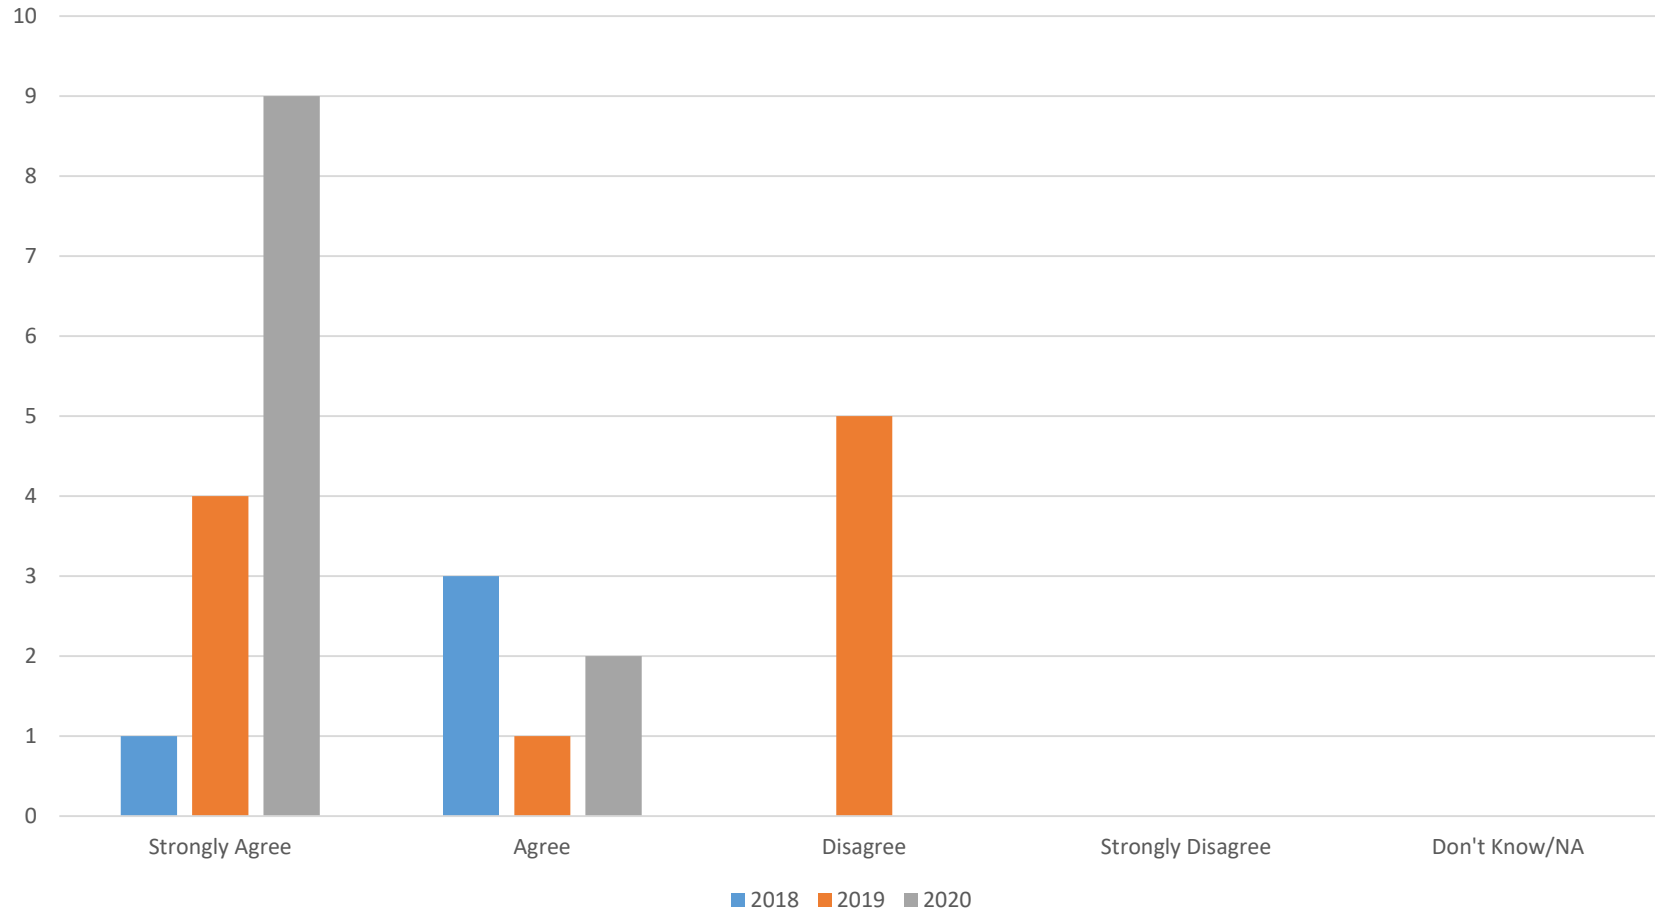

2020 Family and Community Survey

Are you aware of the district's emphasis on cultivating a positive growth mindset?

2020 Family and Community Survey

I have a positive impression about the quality of education that takes place in Arlington schools.

2020 Family and Community Survey

Parents know what the school is doing to improve student learning.

2020 Family and Community Survey

My child's school is a place where all students are challenged and supported to do their best.