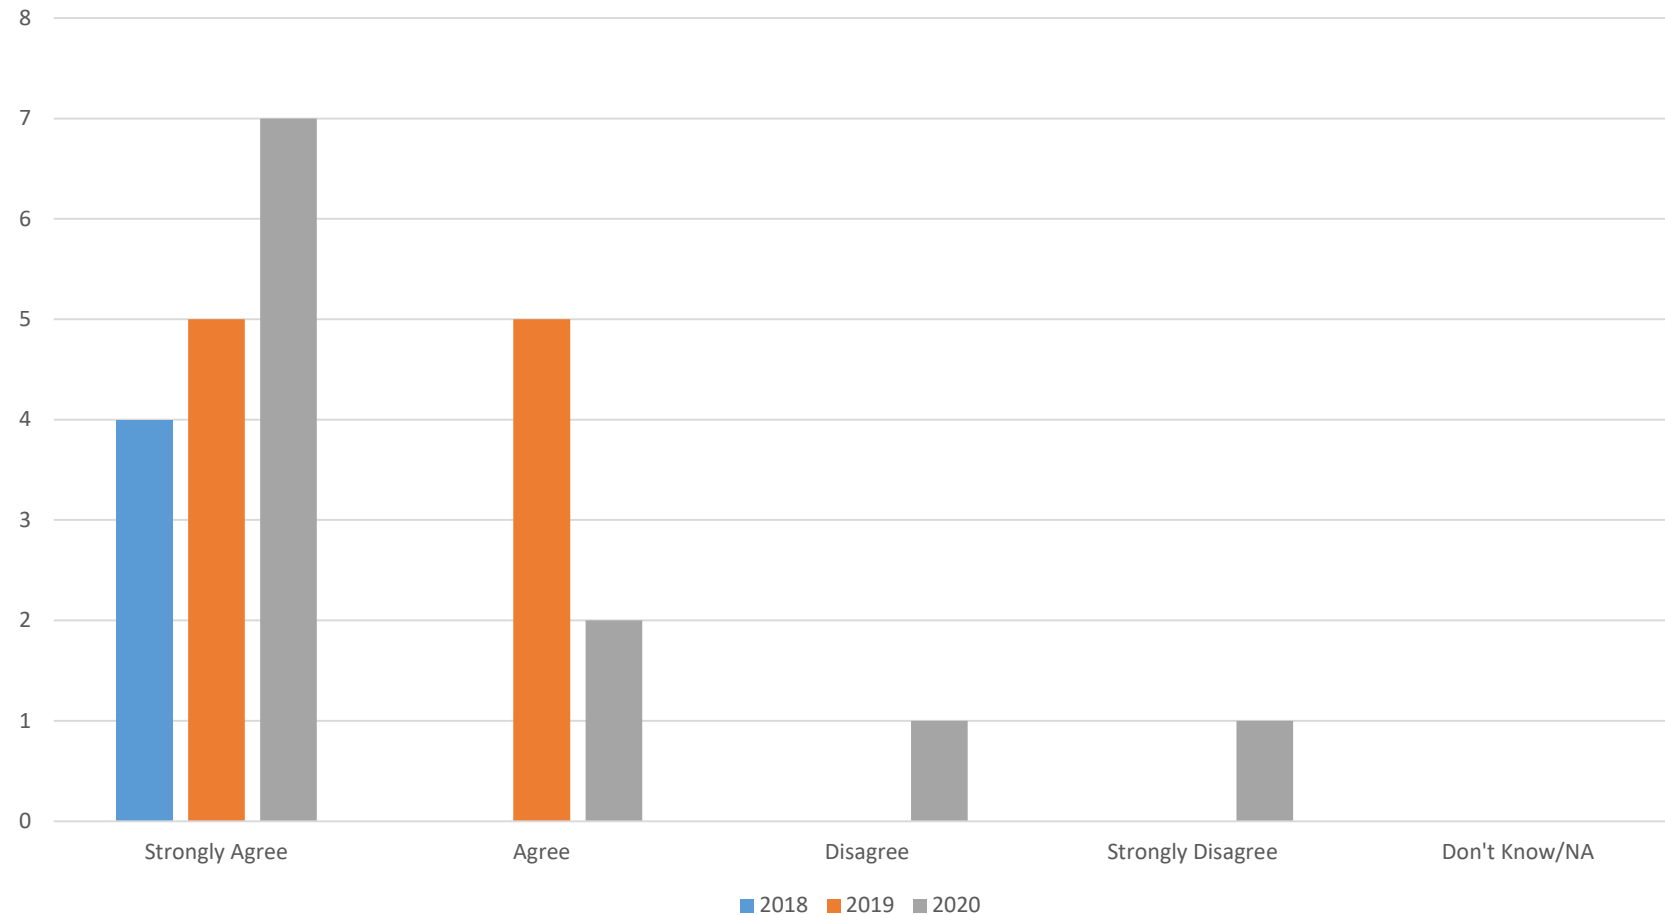

2020 Family and Community Survey

The school building and grounds appear clean and well maintained.