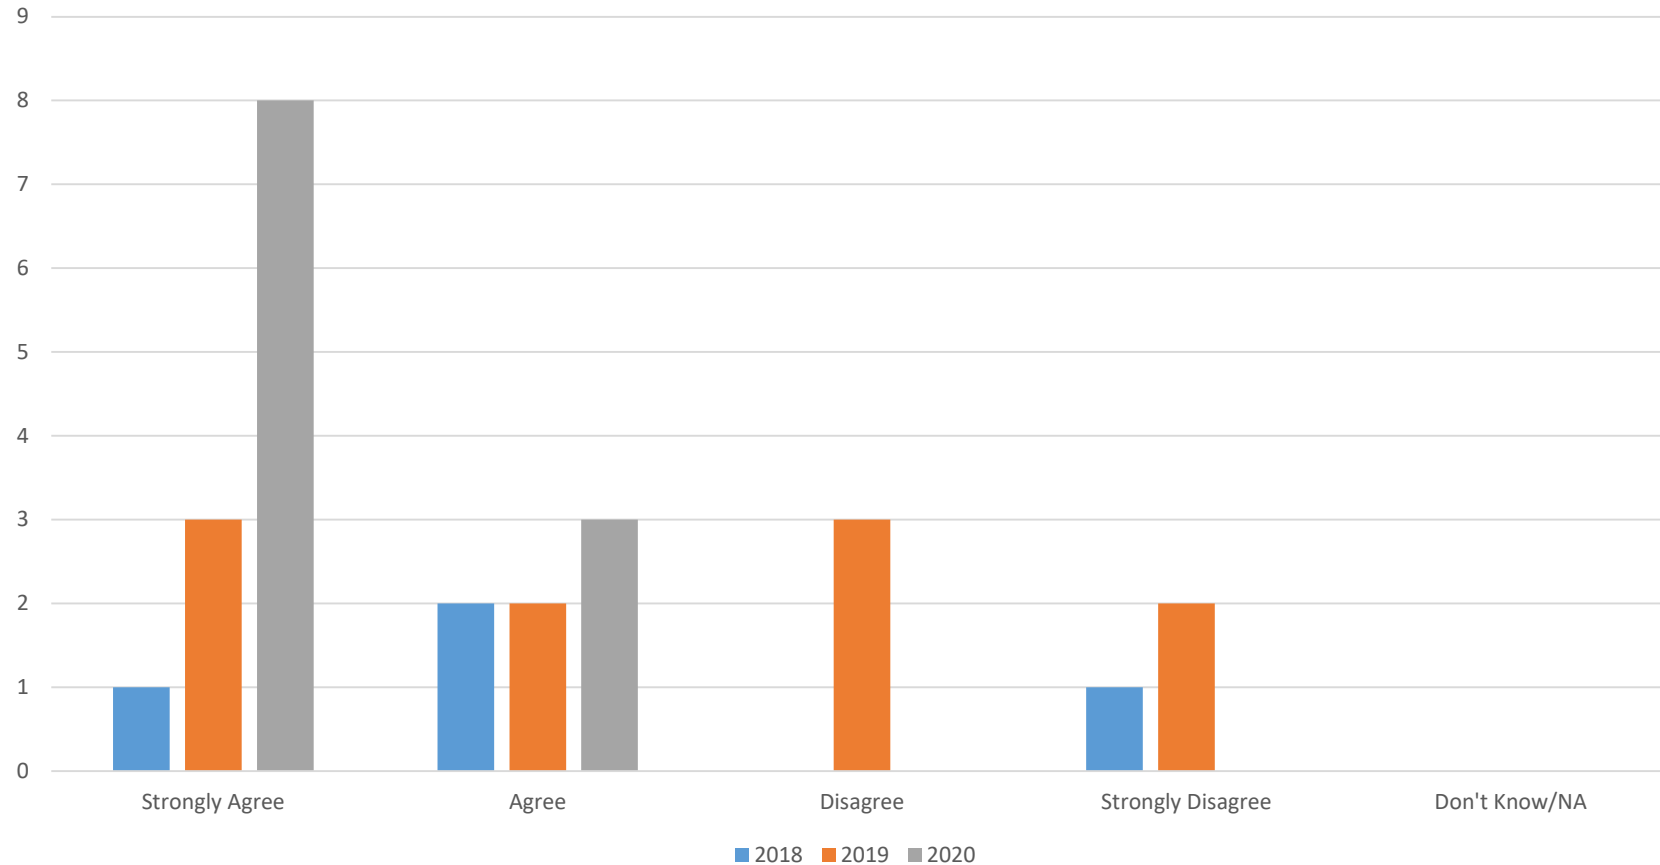

2020 Family and Community Survey

Are you aware of the district's emphasis on cultivating a positive growth mindset?

2020 Family and Community Survey

I have a positive impression about the quality of education that takes place in Arlington schools.

2020 Family and Community Survey

Parents know what the school is doing to improve student learning.

2020 Family and Community Survey

My child's school is a place where all students are challenged and supported to do their best.