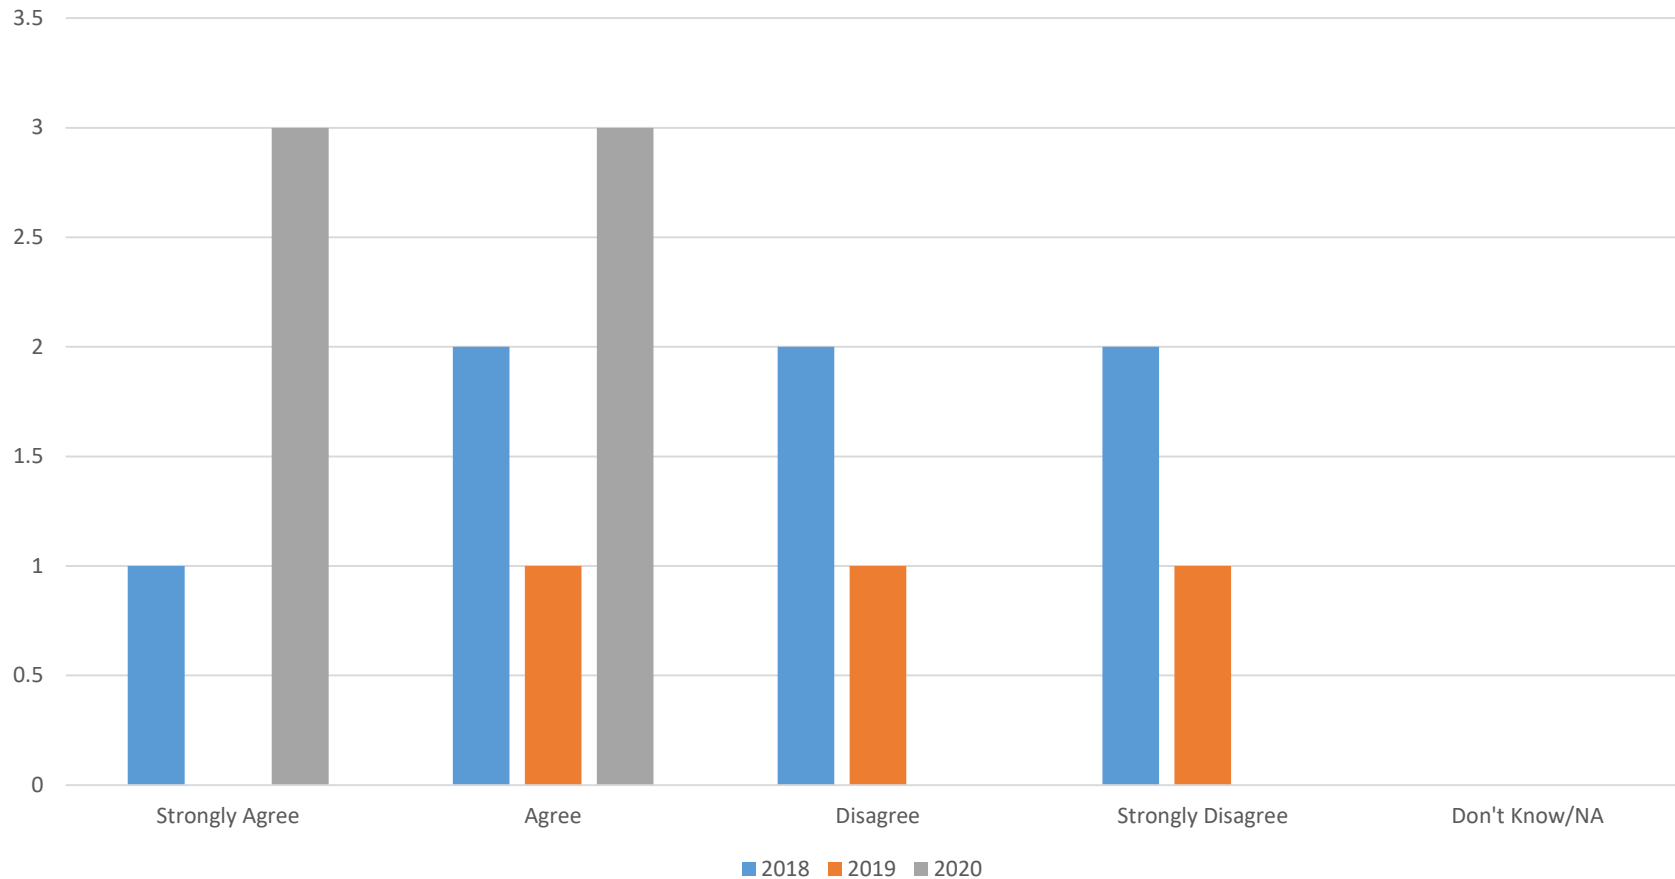

2020 Family and Community Survey

How would you grade the school district's performance overall?

2020 Family and Community Survey

In general, do you think schools in Arlington are improving?

2020 Family and Community Survey

Are you aware of the district's emphasis on cultivating a positive growth mindset?

2020 Family and Community Survey

I have a positive impression about the quality of education that takes place in Arlington schools.