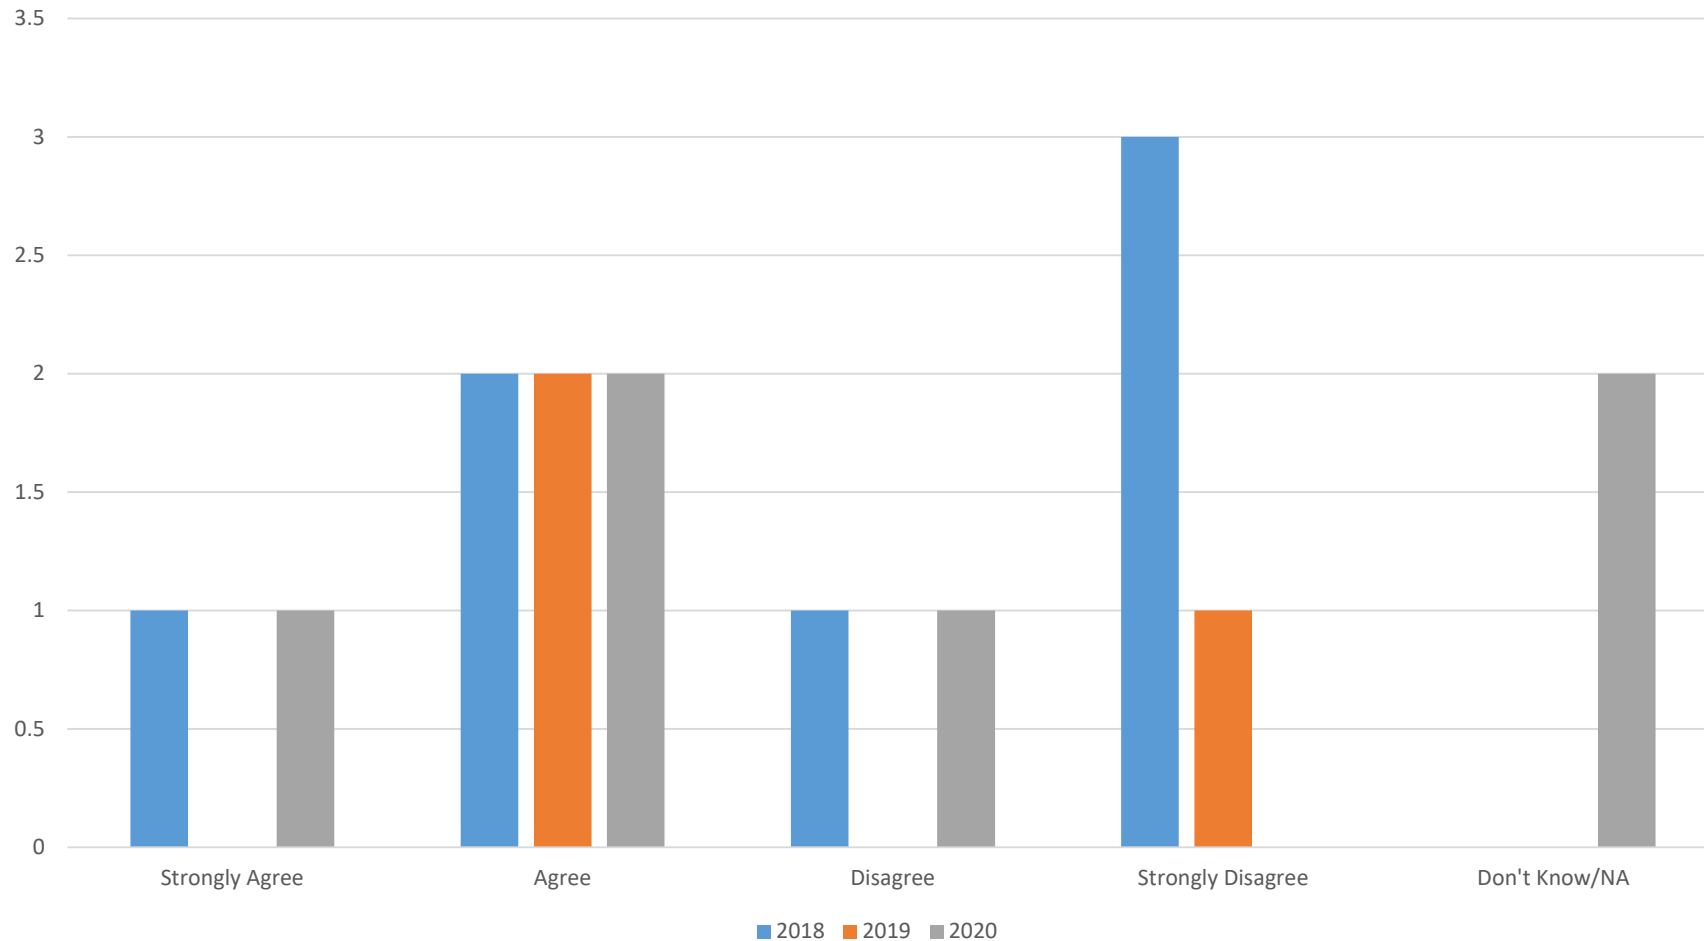

Are you aware of the district's emphasis on cultivating a positive growth mindset?

2020 Family and Community Survey

I have a positive impression about the quality of education that takes place in Arlington schools.

2020 Family and Community Survey

Parents know what the school is doing to improve student learning.

2020 Family and Community Survey

My child's school is a place where all students are challenged and supported to do their best.