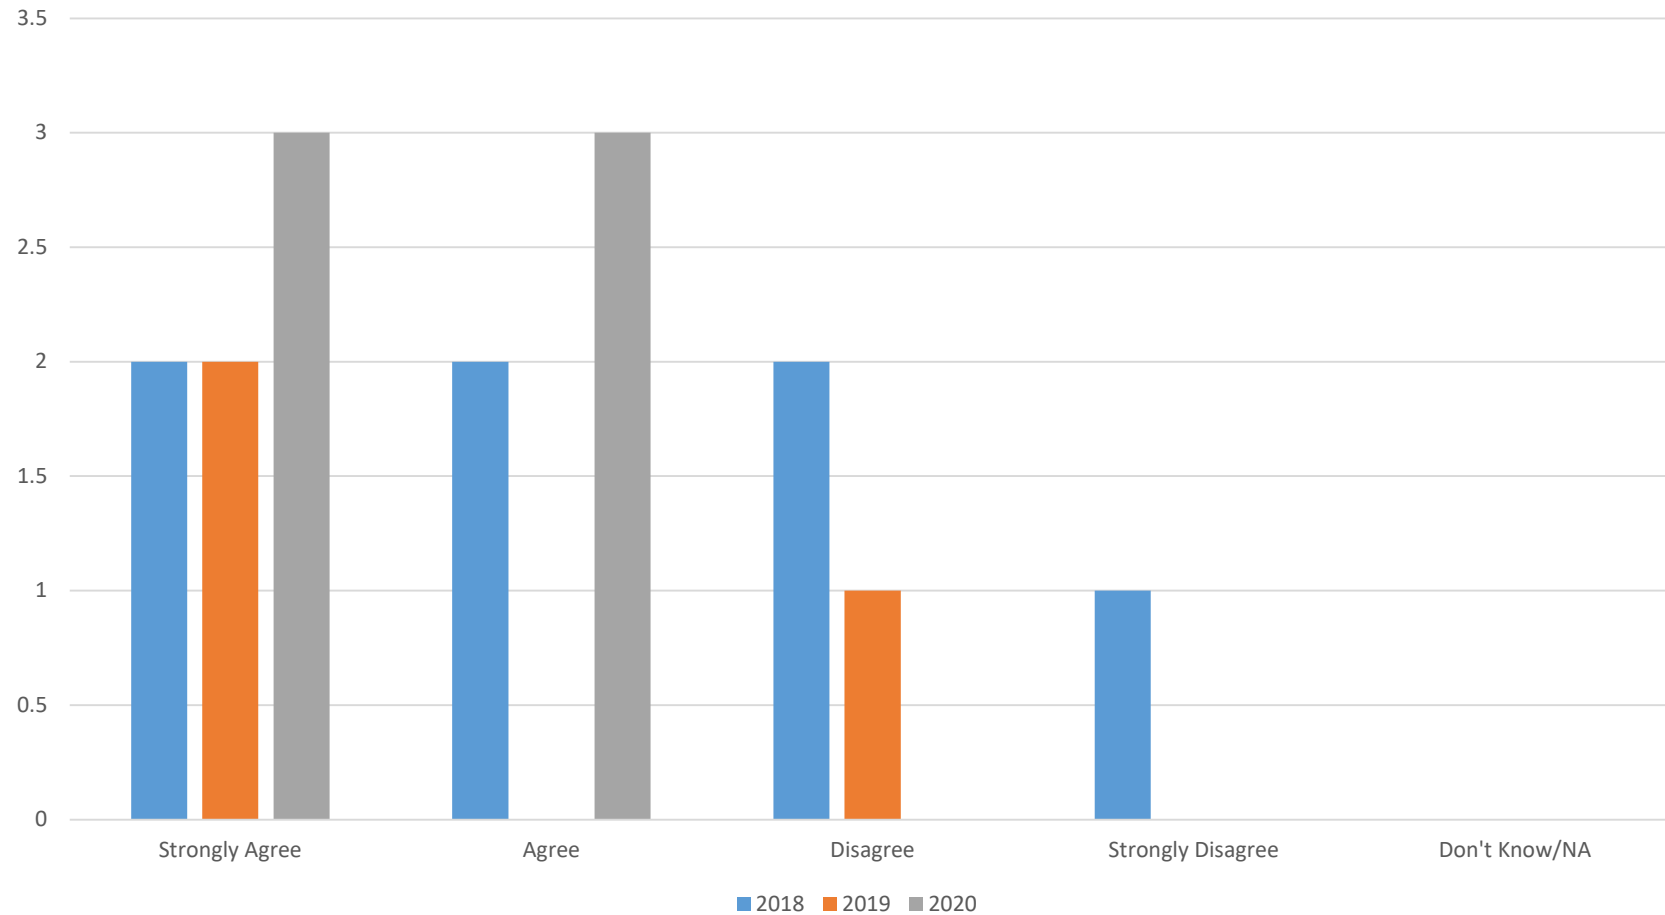

2020 Family and Community Survey

I feel I am well informed about what is going on at my child's school.