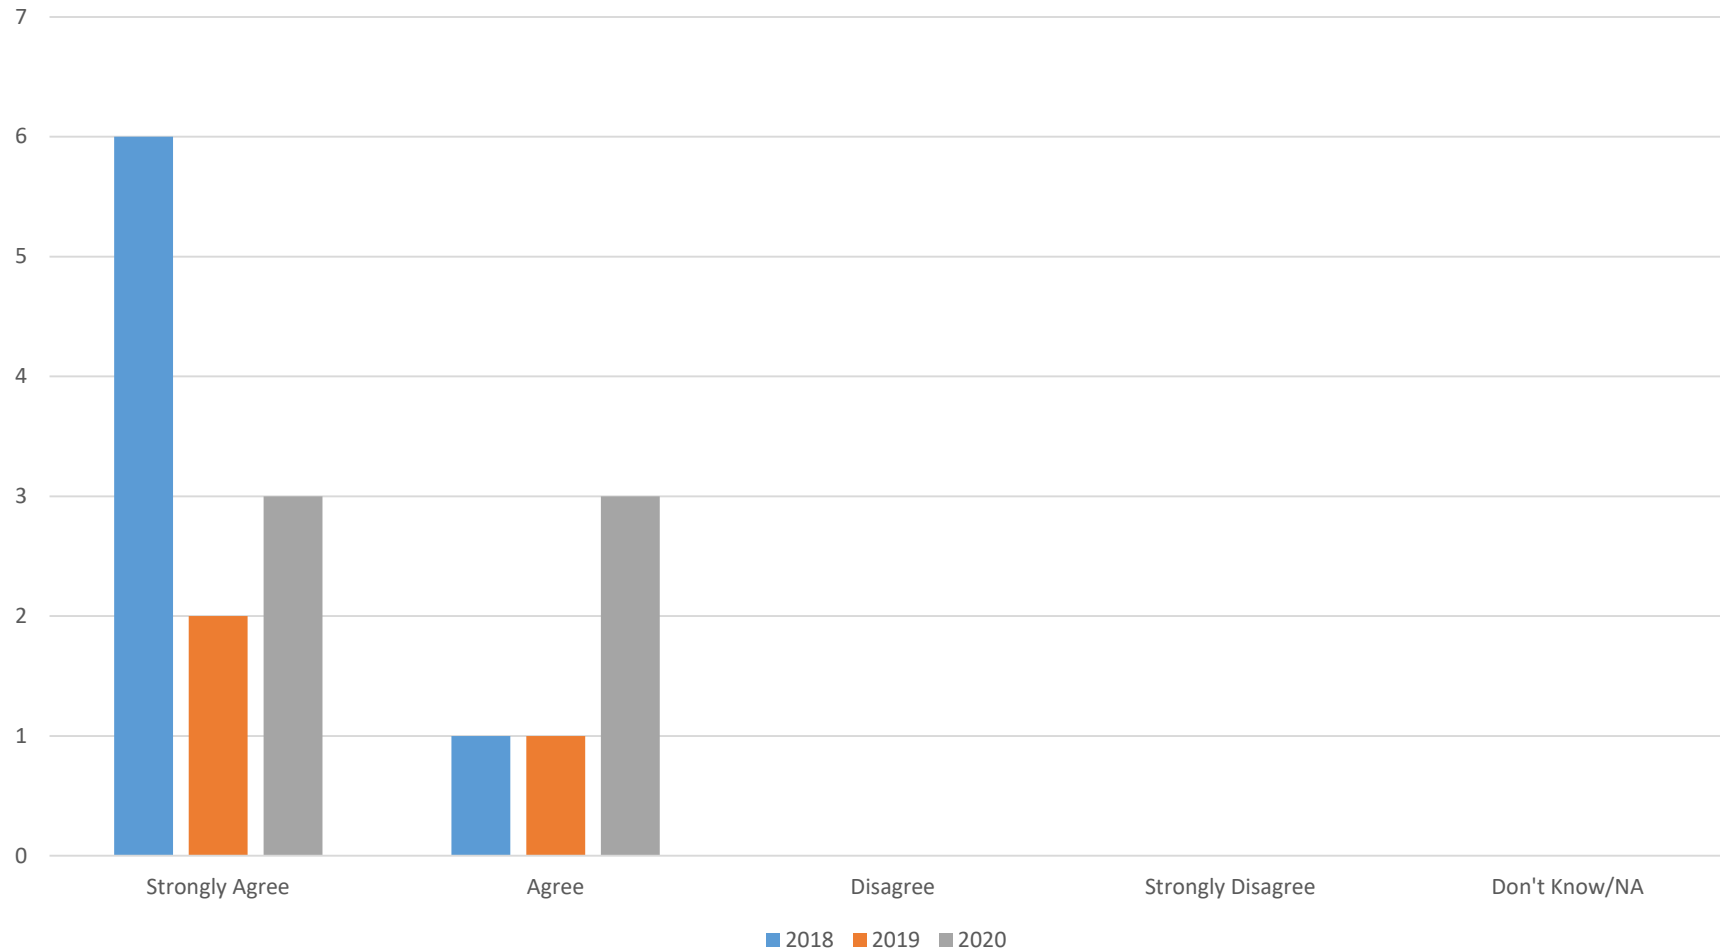

2020 Family and Community Survey

Whenever I phone or visit the school, staff members are courteous and helpful.