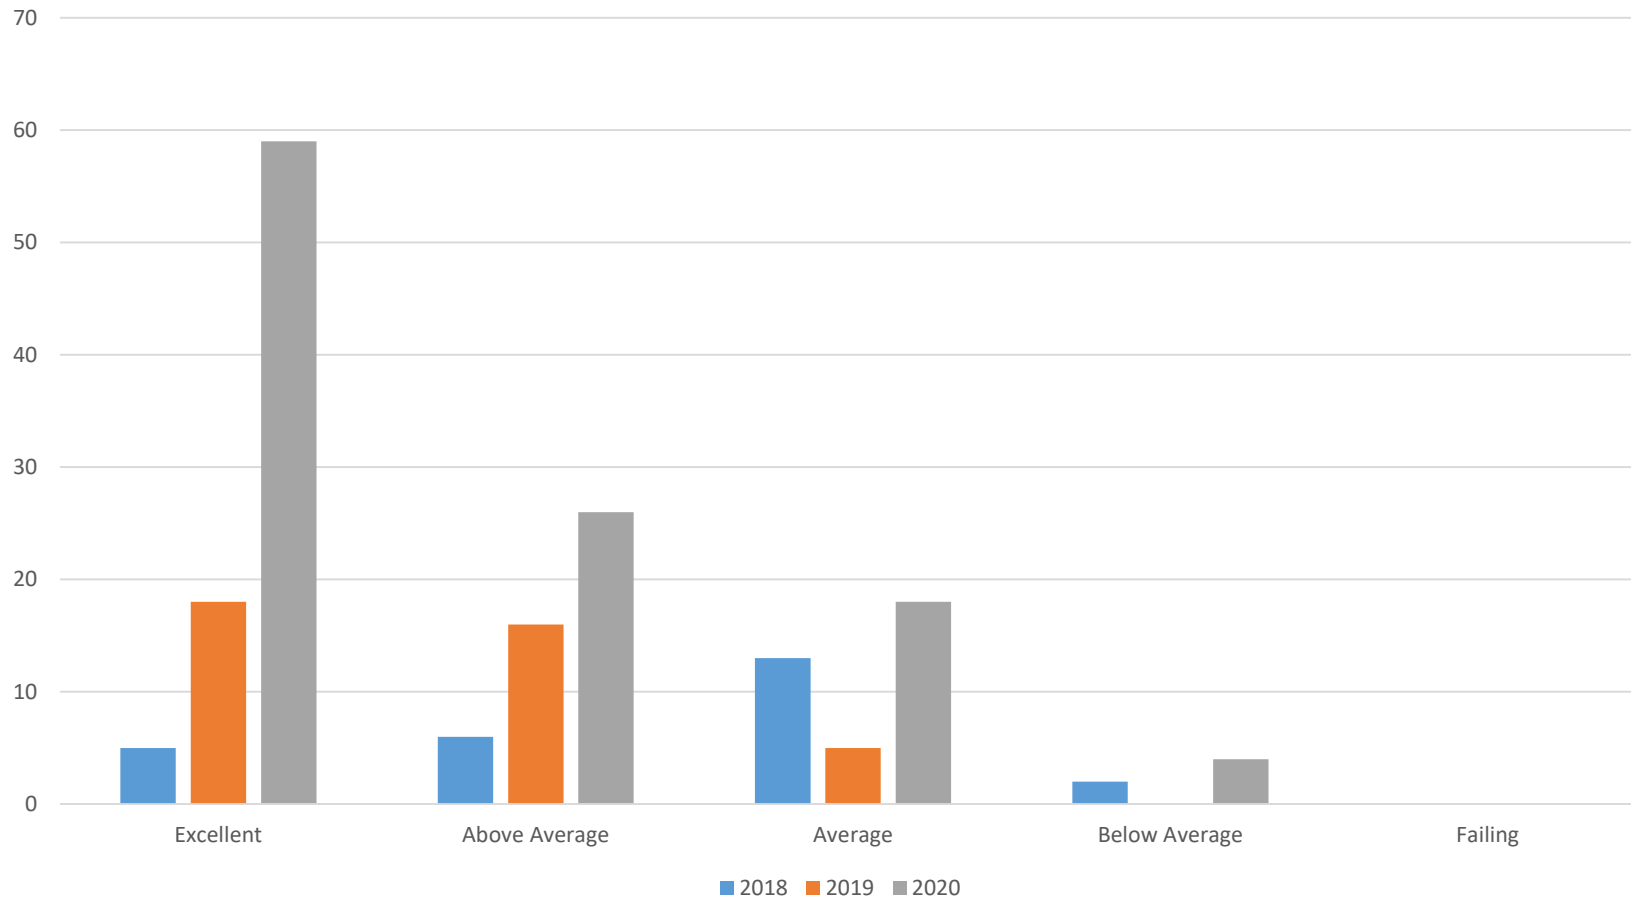

2020 Family and Community Survey

How would you grade the school district's performance overall?

2020 Family and Community Survey

In general, do you think schools in Arlington are improving?

2020 Family and Community Survey

Are you aware of the district's emphasis on cultivating a positive growth mindset?

2020 Family and Community Survey

I have a positive impression about the quality of education that takes place in Arlington schools.