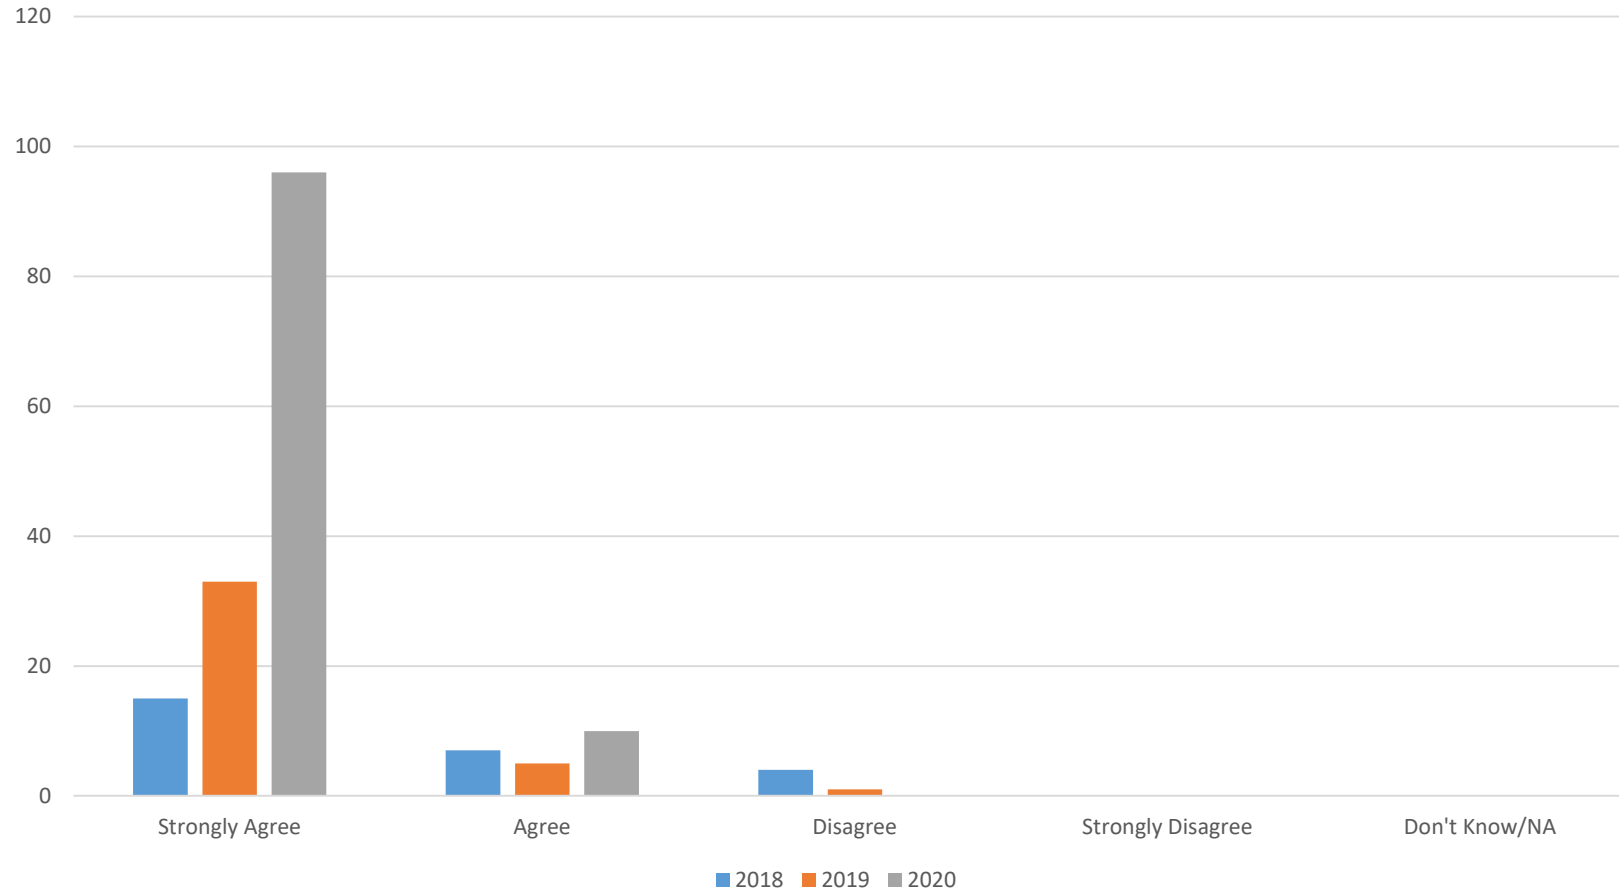

2020 Family and Community Survey

The school building and grounds appear clean and well maintained.