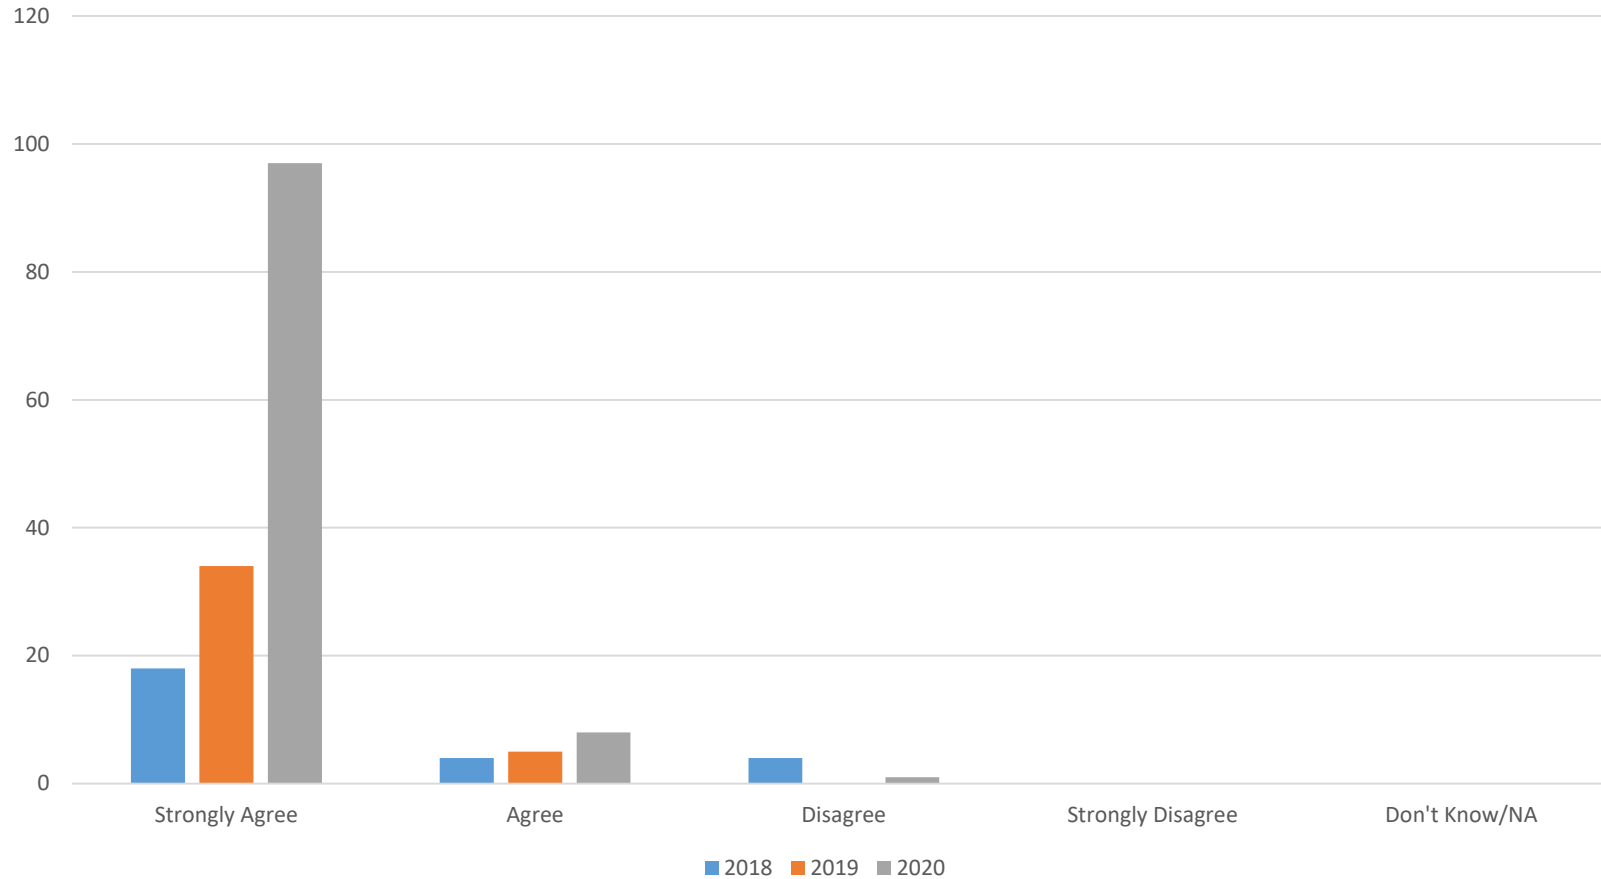

2020 Family and Community Survey

Whenever I phone or visit the school, staff members are courteous and helpful.