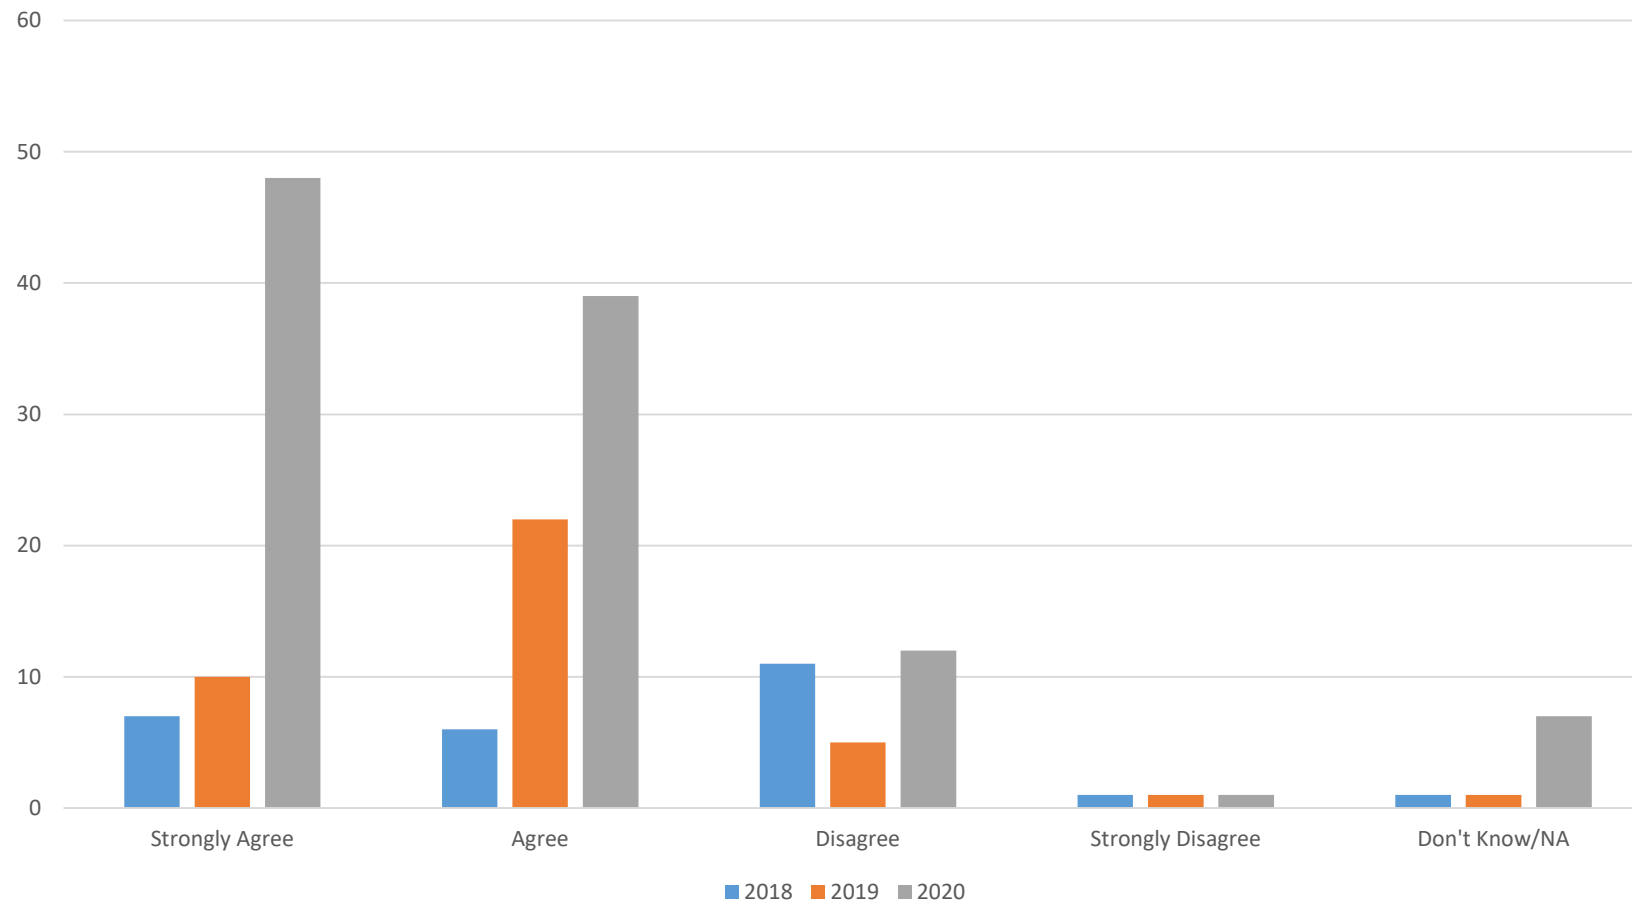

Are you aware of the district's emphasis on cultivating a positive growth mindset?

2020 Family and Community Survey

I have a positive impression about the quality of education that takes place in Arlington schools.

2020 Family and Community Survey

Parents know what the school is doing to improve student learning.

2020 Family and Community Survey

My child's school is a place where all students are challenged and supported to do their best.