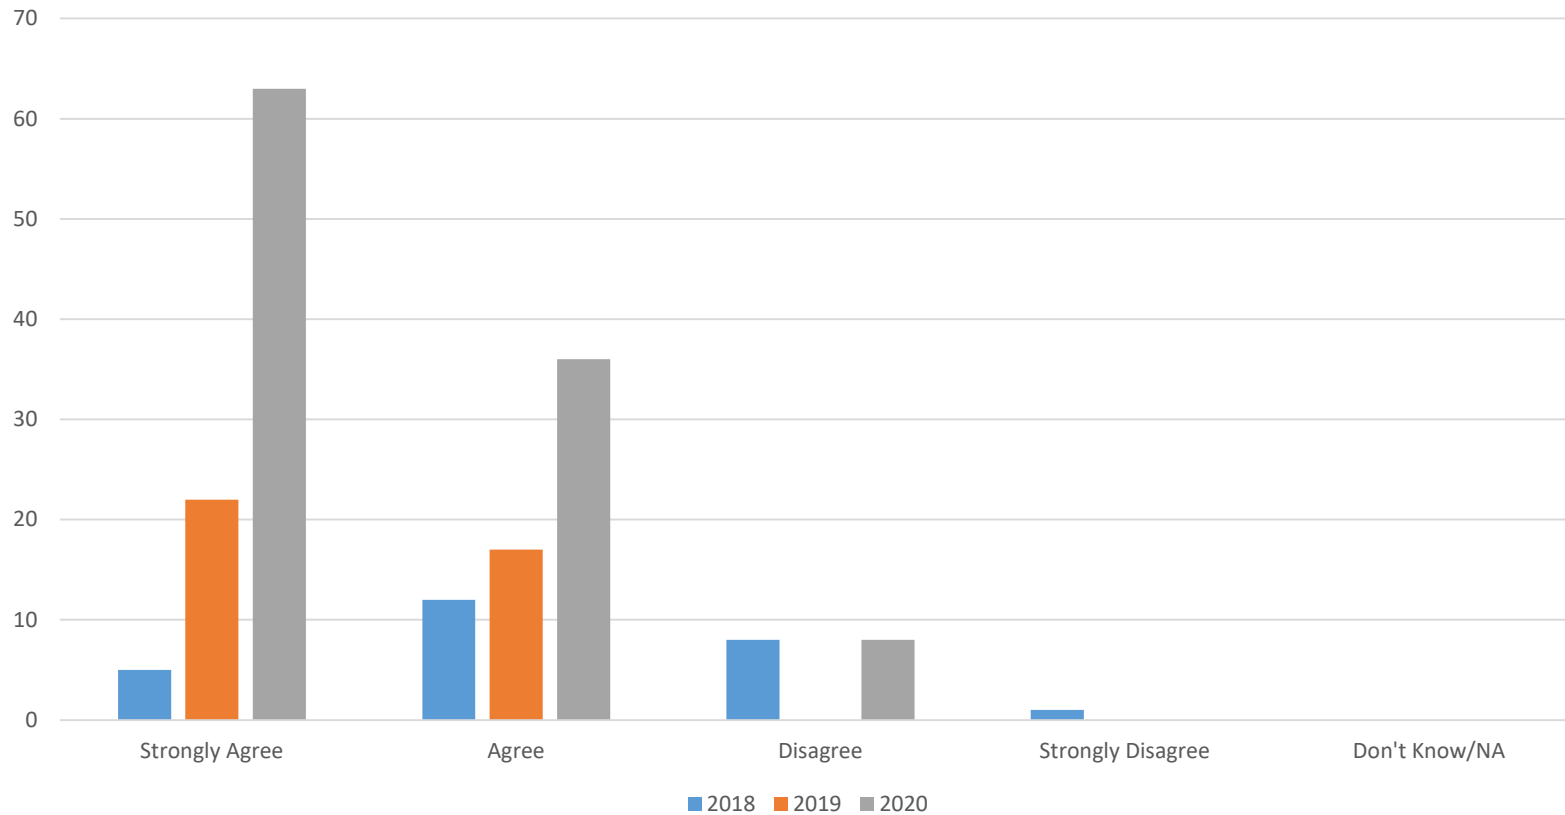

2020 Family and Community Survey

How would you grade the school district's performance overall?

2020 Family and Community Survey

In general, do you think schools in Arlington are improving?

2020 Family and Community Survey

Are you aware of the district's emphasis on cultivating a positive growth mindset?

2020 Family and Community Survey

I have a positive impression about the quality of education that takes place in Arlington schools.