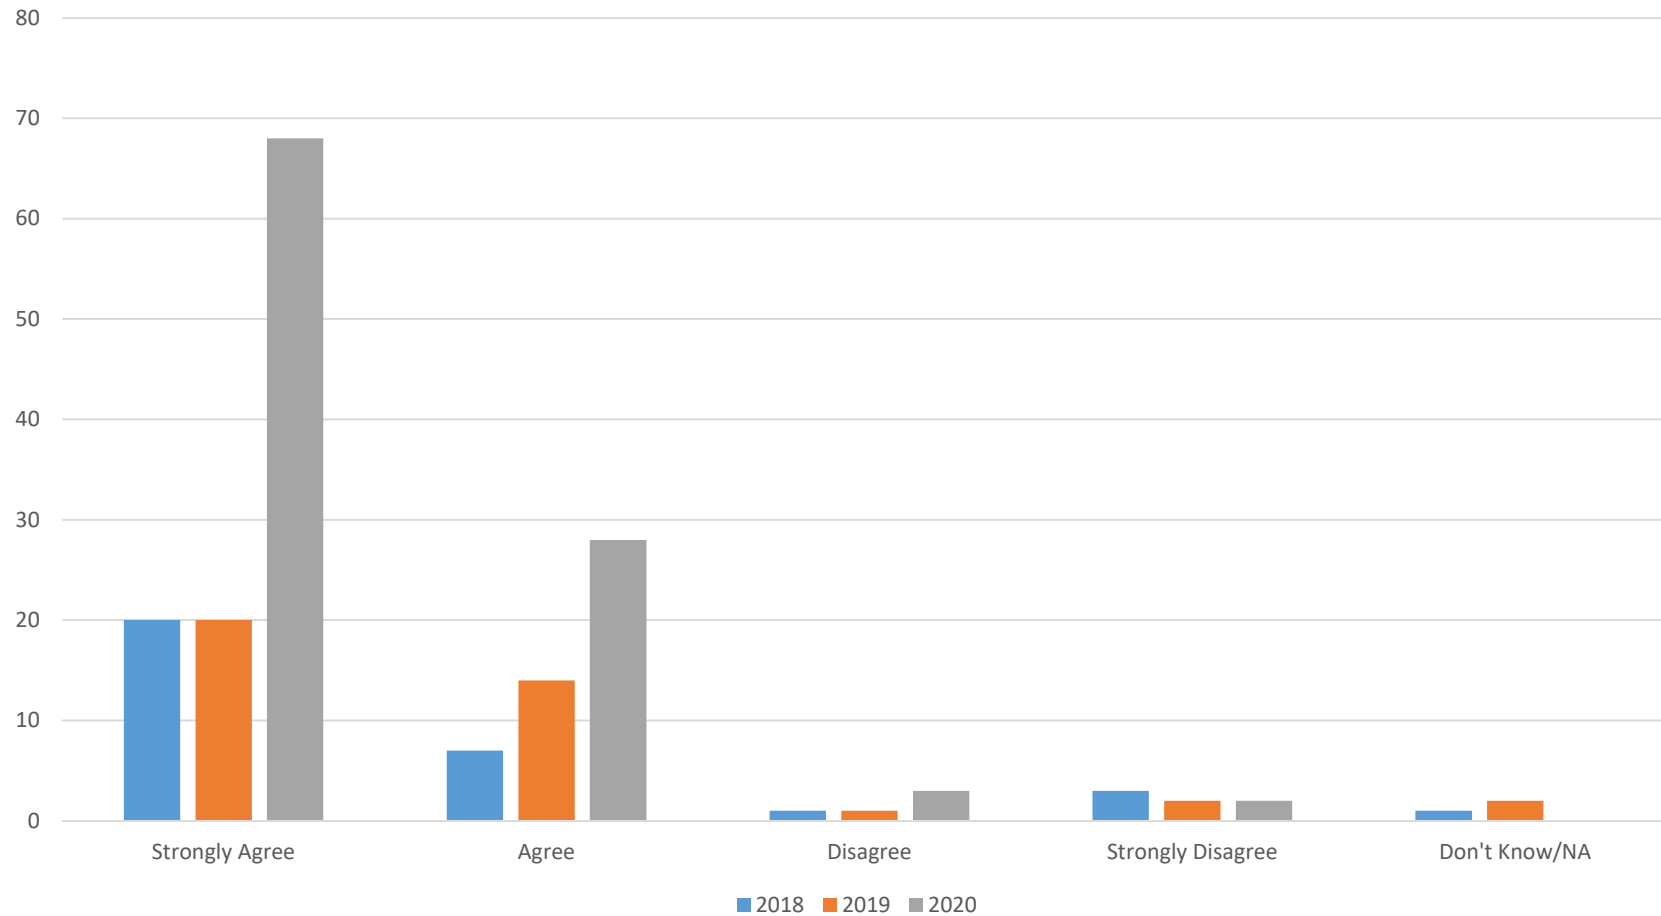

2020 Family and Community Survey

Whenever I phone or visit the school, staff members are courteous and helpful.