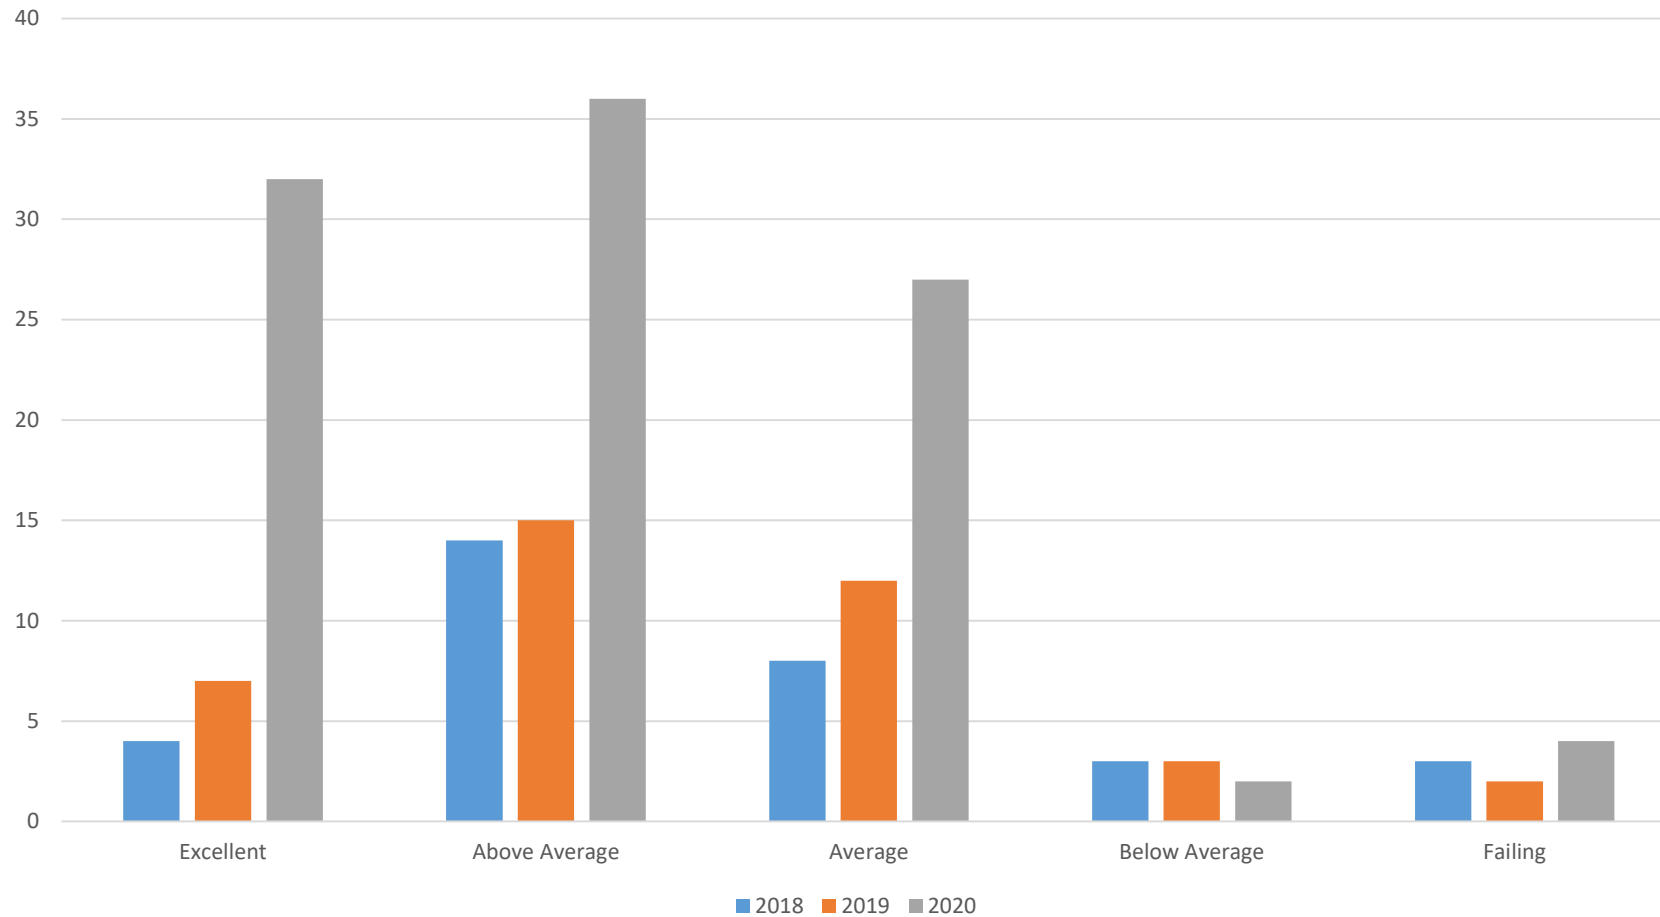

2020 Family and Community Survey

How would you grade the school district's performance overall?

2020 Family and Community Survey

In general, do you think schools in Arlington are improving?

2020 Family and Community Survey

Are you aware of the district's emphasis on cultivating a positive growth mindset?

2020 Family and Community Survey

I have a positive impression about the quality of education that takes place in Arlington schools.

2020 Family and Community Survey

Parents know what the school is doing to improve student learning.

2020 Family and Community Survey

My child's school is a place where all students are challenged and supported to do their best.