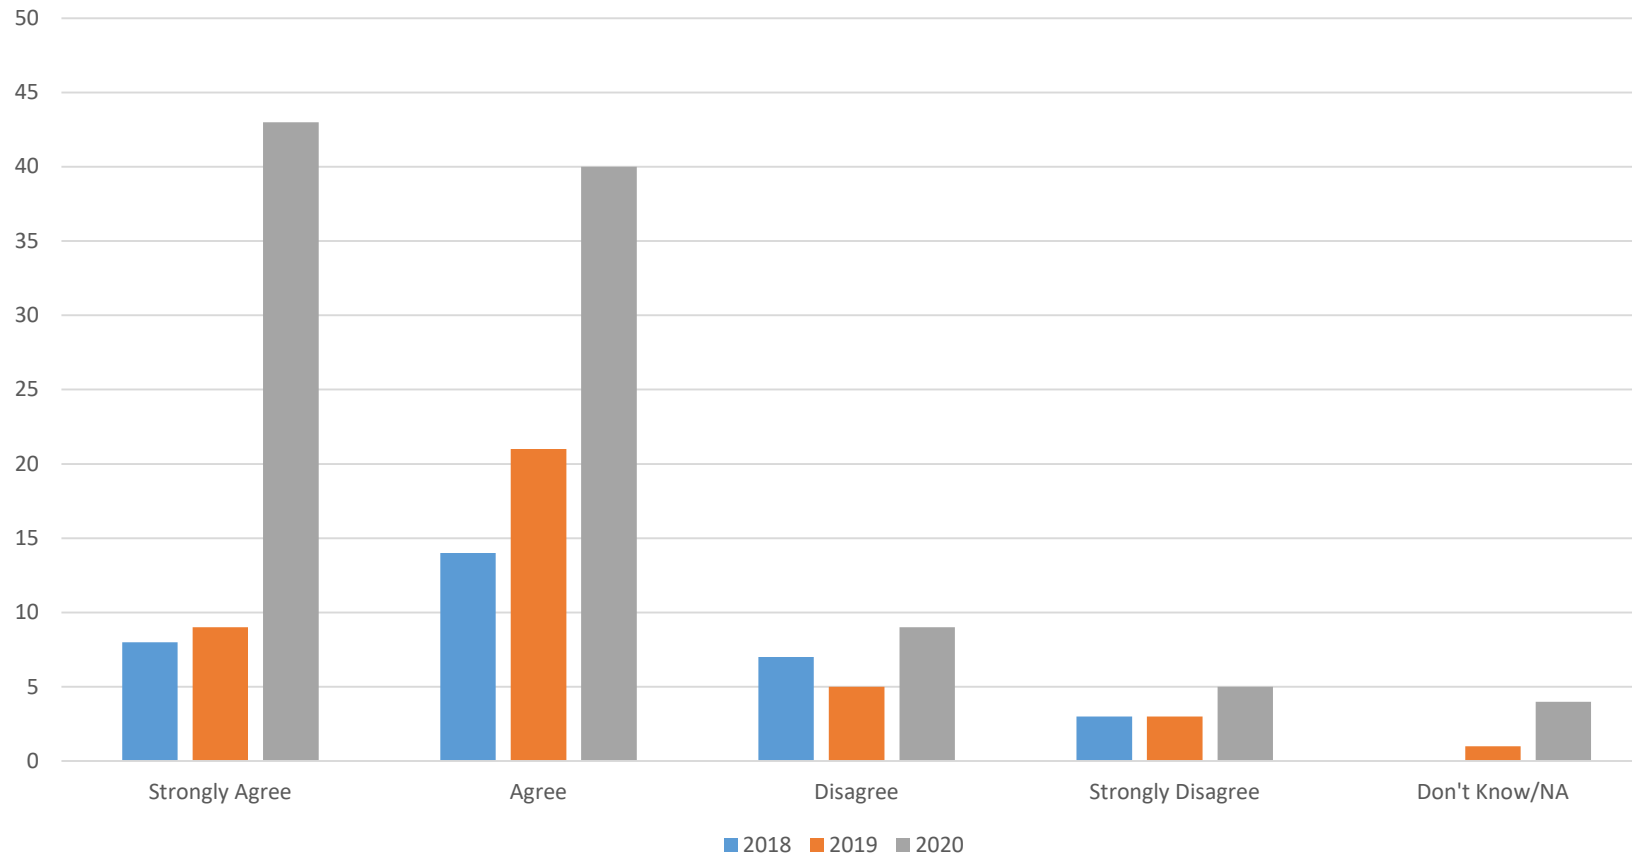

2020 Family and Community Survey

How would you grade the school district's performance overall?

2020 Family and Community Survey

In general, do you think schools in Arlington are improving?

2020 Family and Community Survey

Are you aware of the district's emphasis on cultivating a positive growth mindset?

2020 Family and Community Survey

I have a positive impression about the quality of education that takes place in Arlington schools.