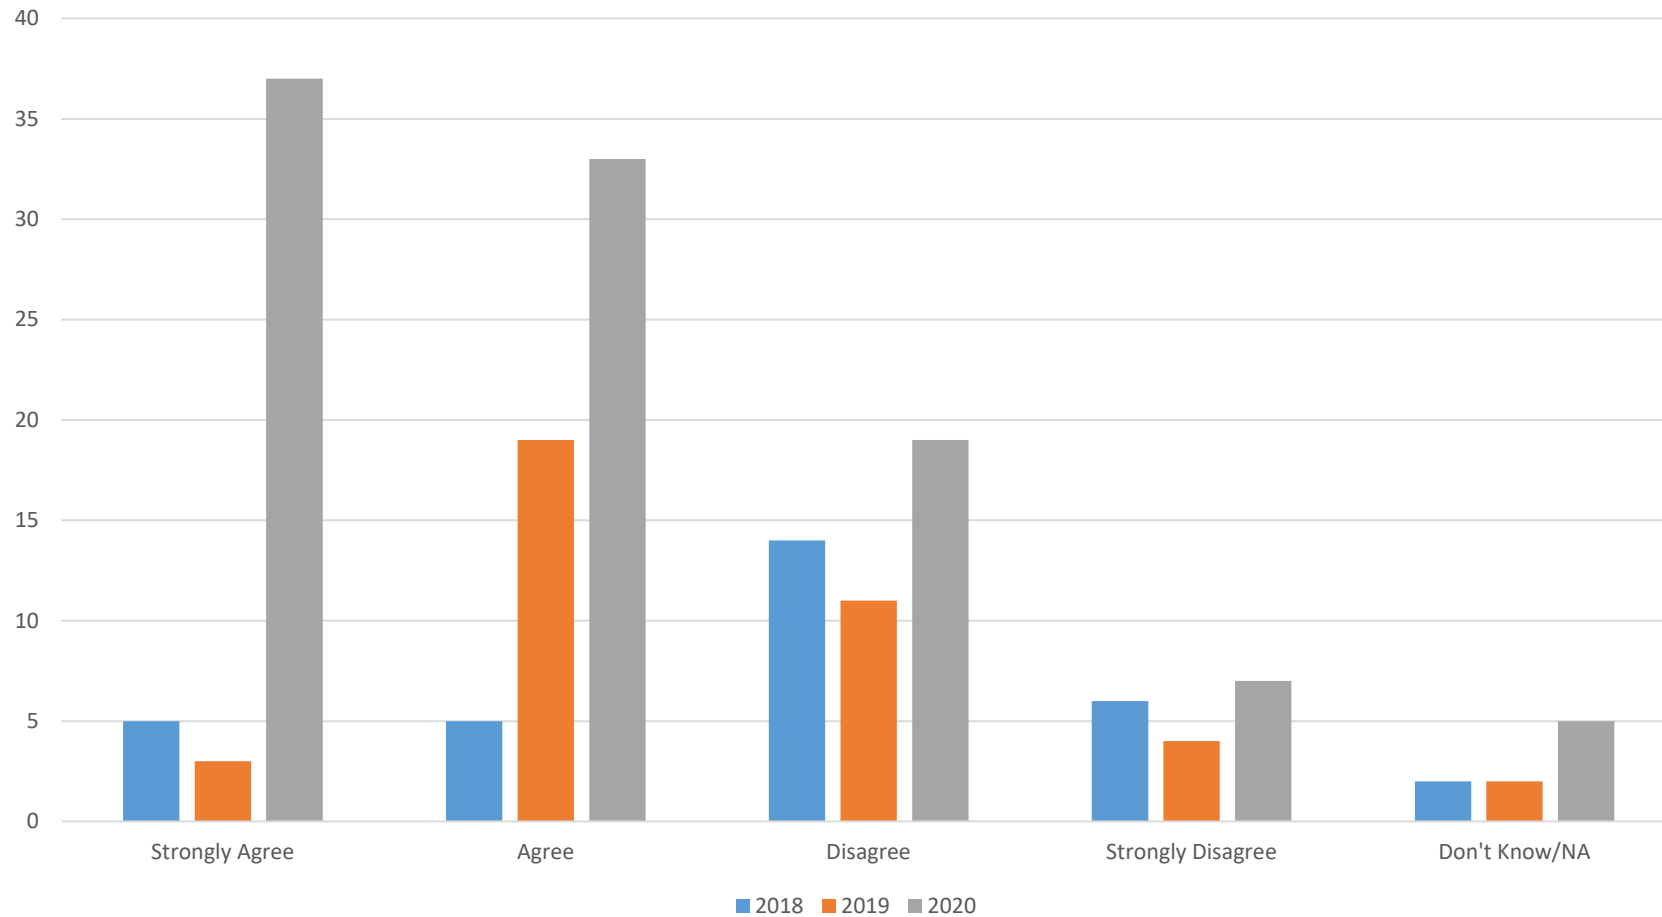

Are you aware of the district's emphasis on cultivating a positive growth mindset?

2020 Family and Community Survey

I have a positive impression about the quality of education that takes place in Arlington schools.

2020 Family and Community Survey

Parents know what the school is doing to improve student learning.

2020 Family and Community Survey

My child's school is a place where all students are challenged and supported to do their best.