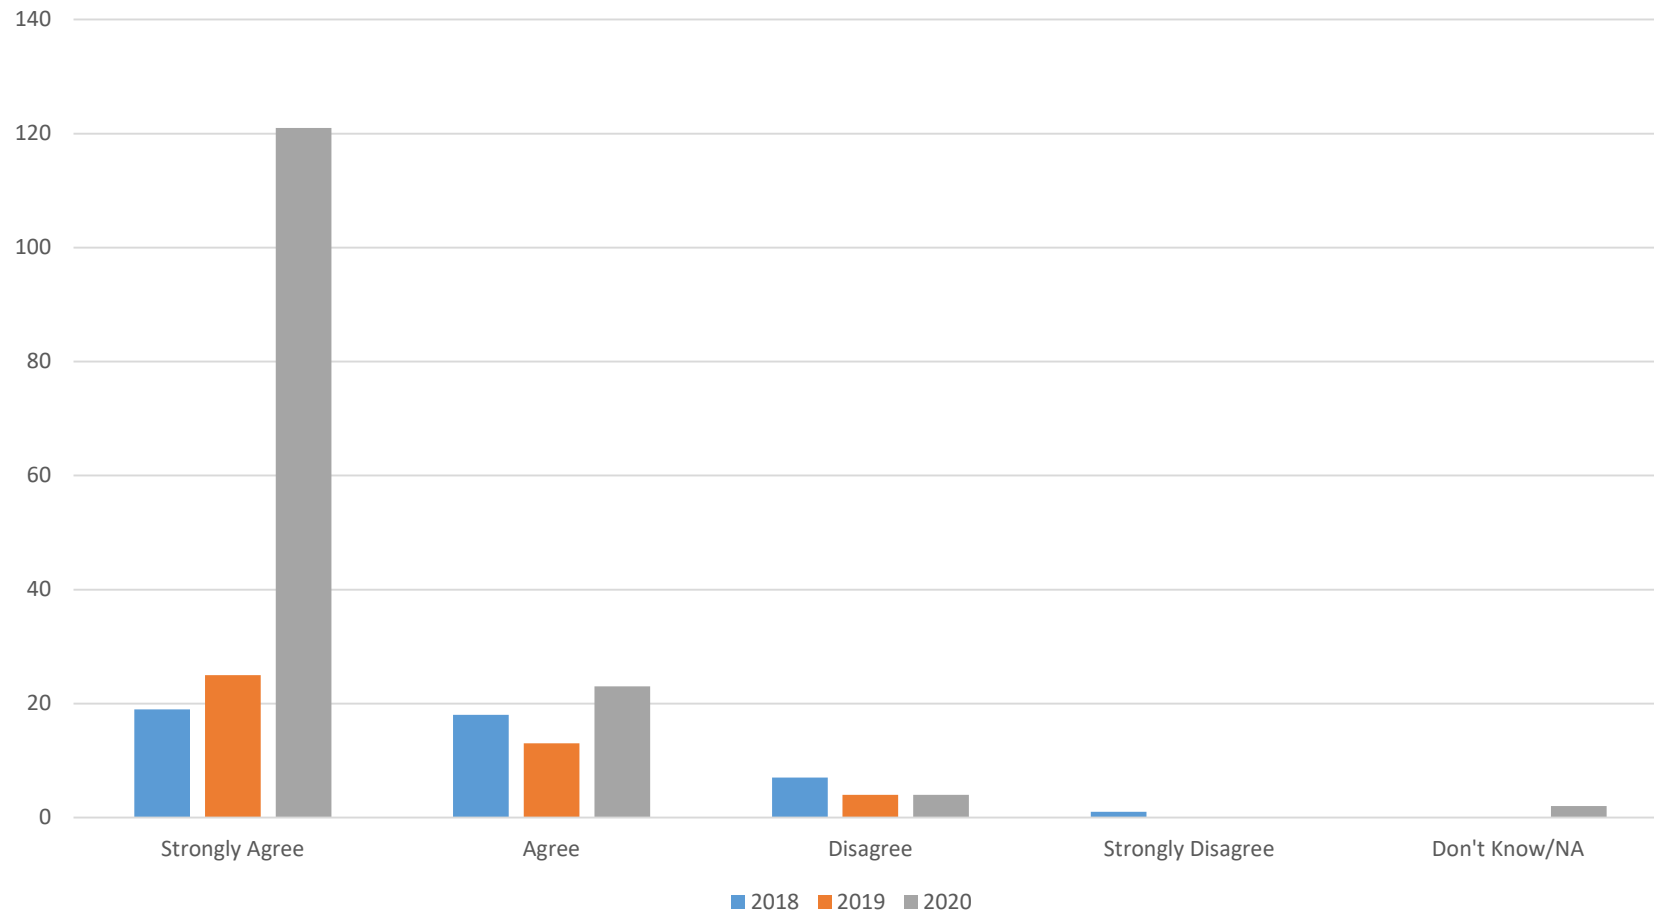

2020 Family and Community Survey

The school building and grounds appear clean and well maintained.