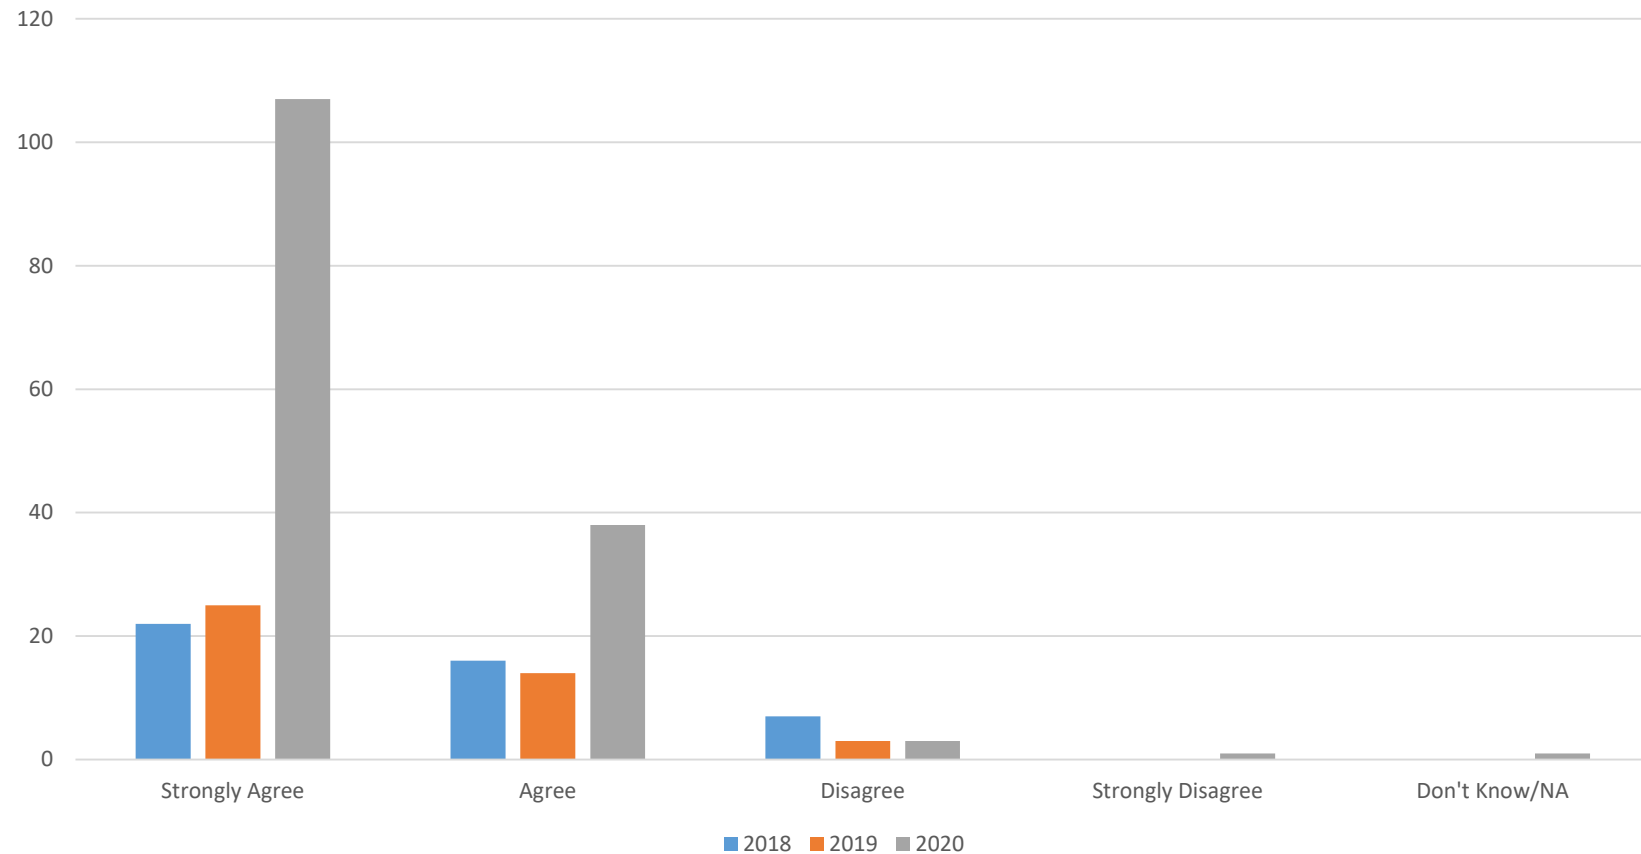

2020 Family and Community Survey

How would you grade the school district's performance overall?

2020 Family and Community Survey

In general, do you think schools in Arlington are improving?

2020 Family and Community Survey

Are you aware of the district's emphasis on cultivating a positive growth mindset?

2020 Family and Community Survey

I have a positive impression about the quality of education that takes place in Arlington schools.