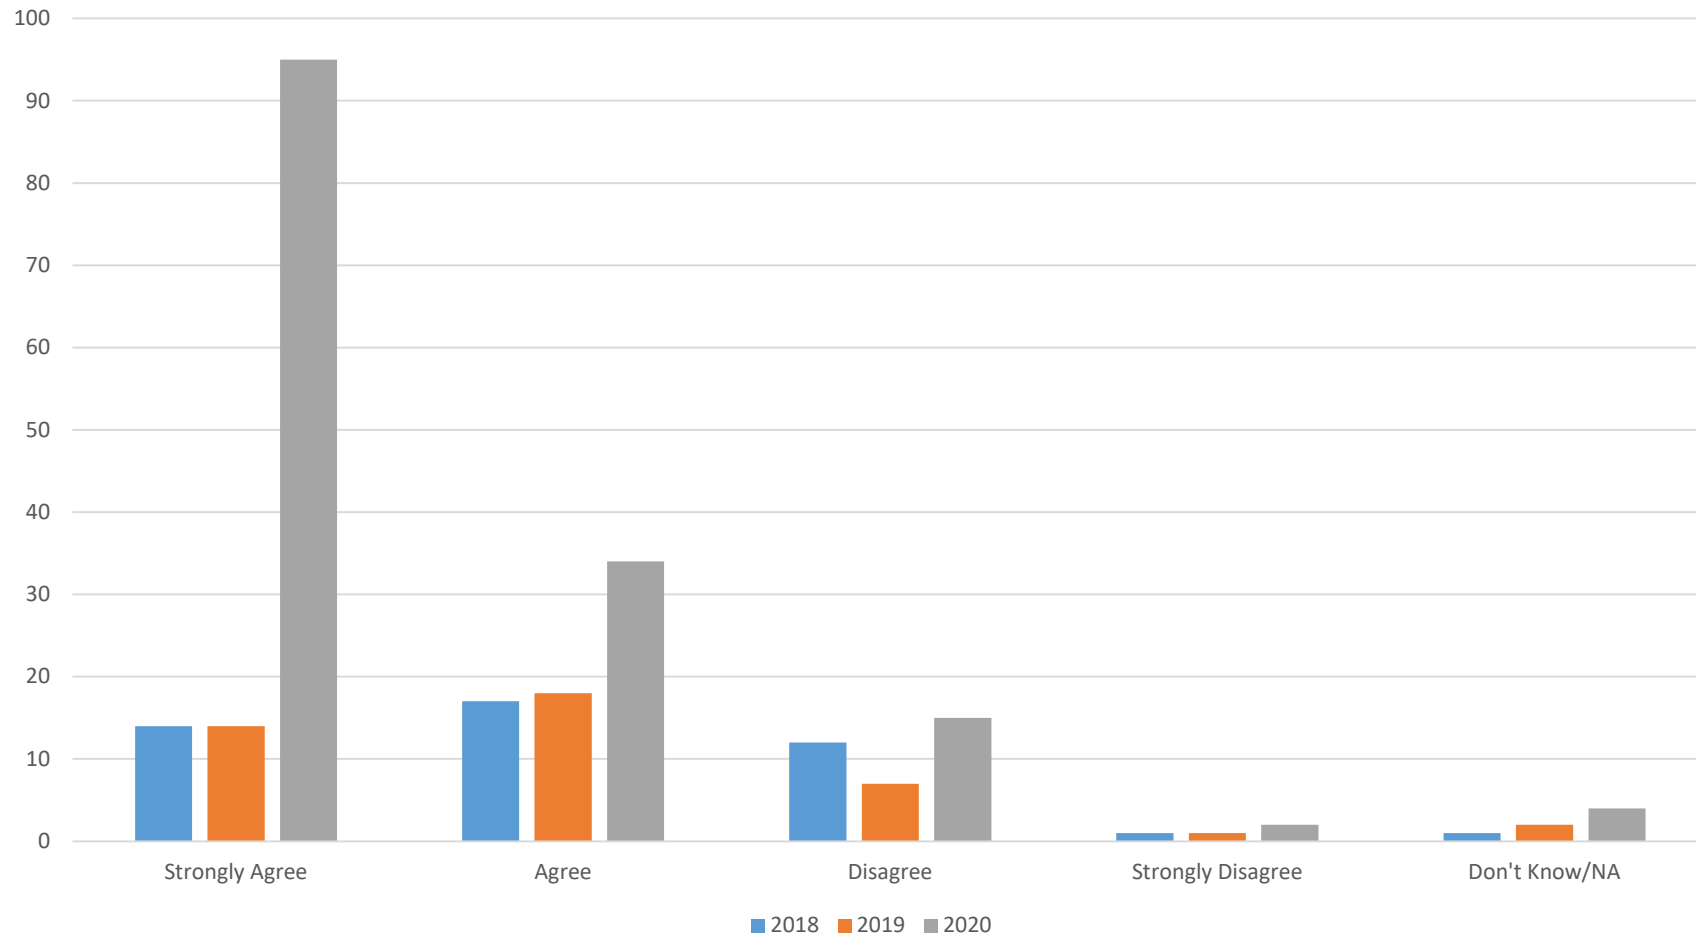

Are you aware of the district's emphasis on cultivating a positive growth mindset?

2020 Family and Community Survey

I have a positive impression about the quality of education that takes place in Arlington schools.

2020 Family and Community Survey

Parents know what the school is doing to improve student learning.

2020 Family and Community Survey

My child's school is a place where all students are challenged and supported to do their best.