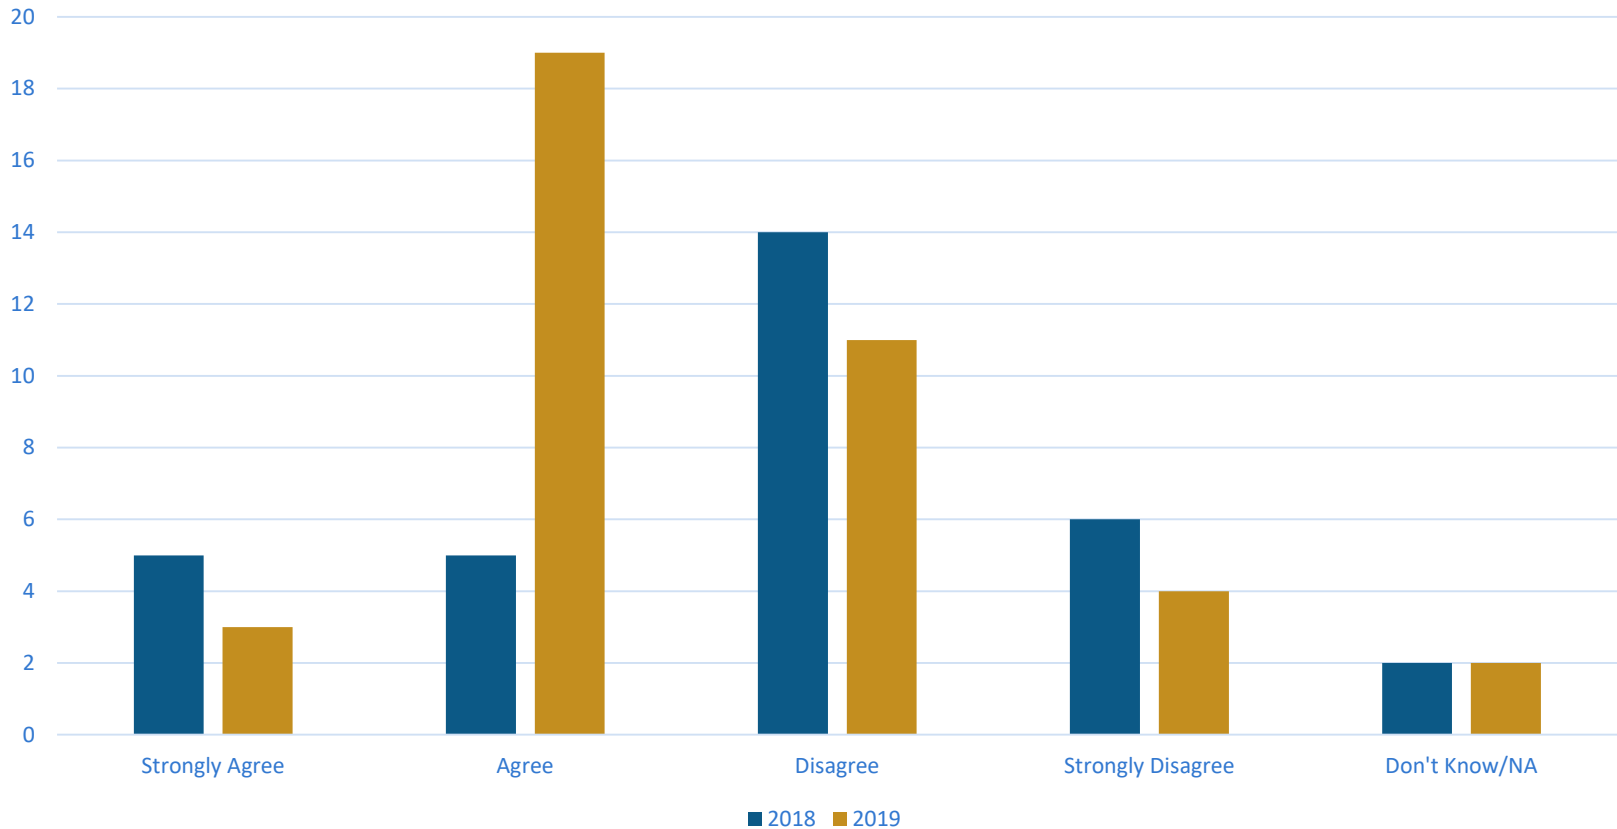

Are you aware of the district's emphasis on cultivating a positive growth mindset?

2019 Family and Community Survey

I have a positive impression about the quality of education that takes place in Arlington schools.

2019 Family and Community Survey

Parents know what the school is doing to improve student learning.

2019 Family and Community Survey

My child's school is a place where all students are challenged and supported to do their best.