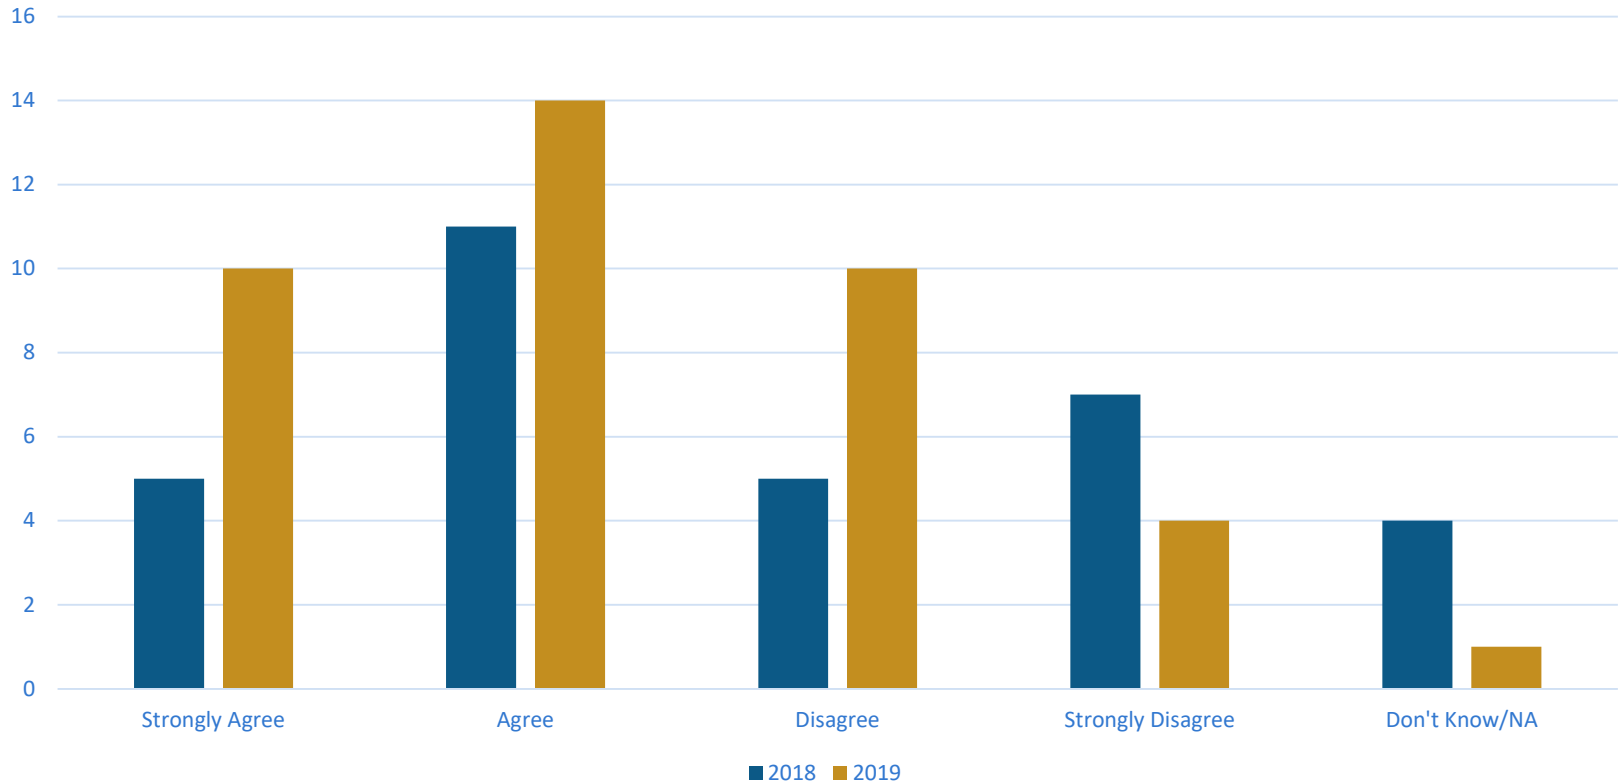

Are you aware of the district's emphasis on cultivating a positive growth mindset?

2019 Family and Community Survey

I have a positive impression about the quality of education that takes place in Arlington schools.

2019 Family and Community Survey

Parents know what the school is doing to improve student learning.

2019 Family and Community Survey

My child's school is a place where all students are challenged and supported to do their best.