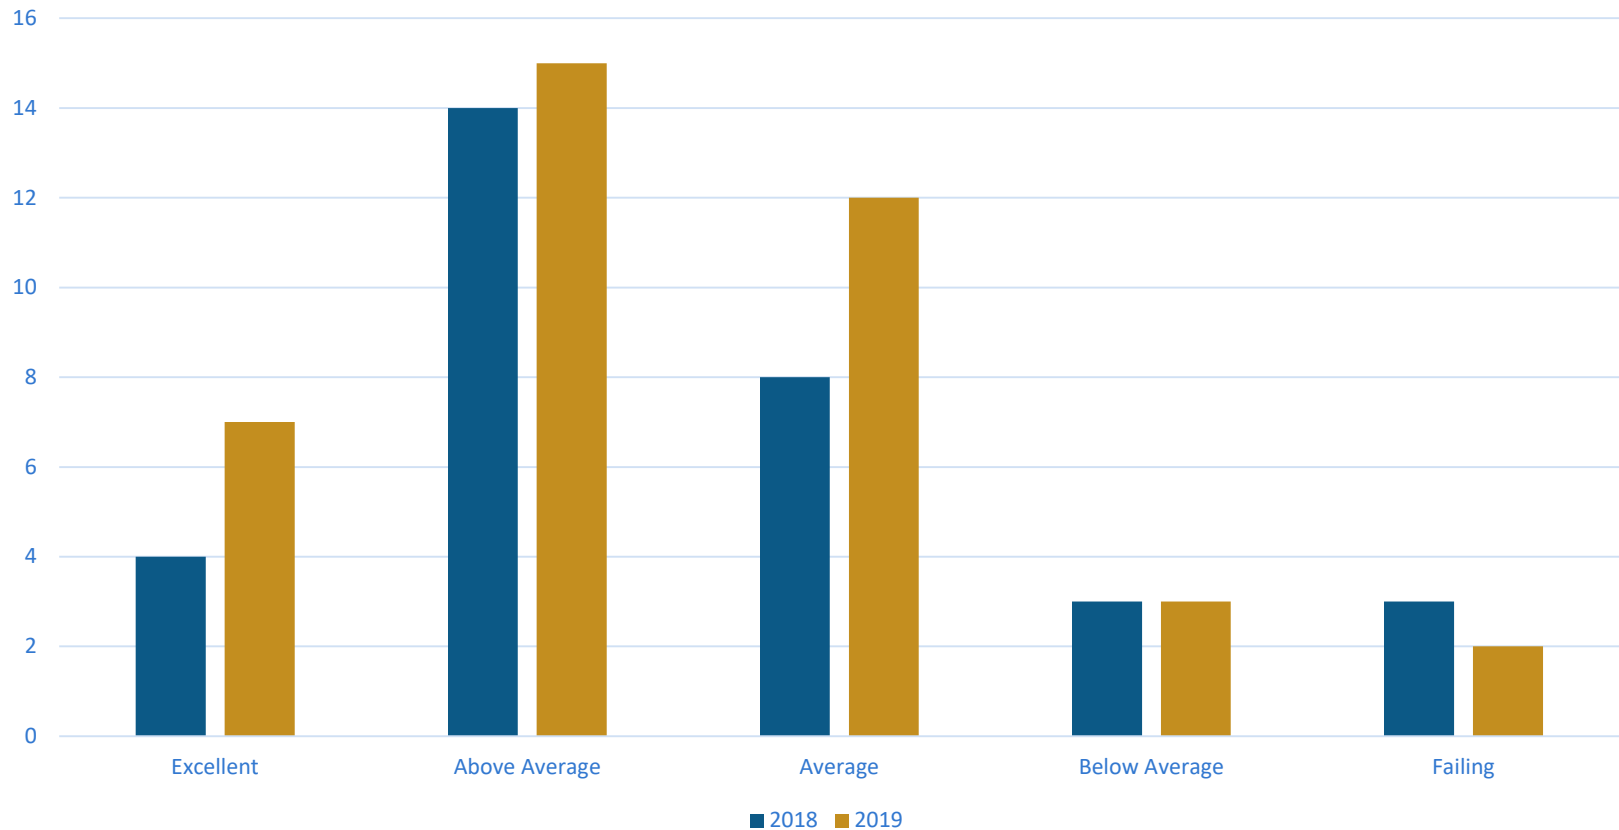

2019 Family and Community Survey

How would you grade the school district's performance overall?

2019 Family and Community Survey

In general, do you think schools in Arlington are improving?

2019 Family and Community Survey

Are you aware of the district's emphasis on cultivating a positive growth mindset?

2019 Family and Community Survey

I have a positive impression about the quality of education that takes place in Arlington schools.

2019 Family and Community Survey

Parents know what the school is doing to improve student learning.

2019 Family and Community Survey

My child's school is a place where all students are challenged and supported to do their best.