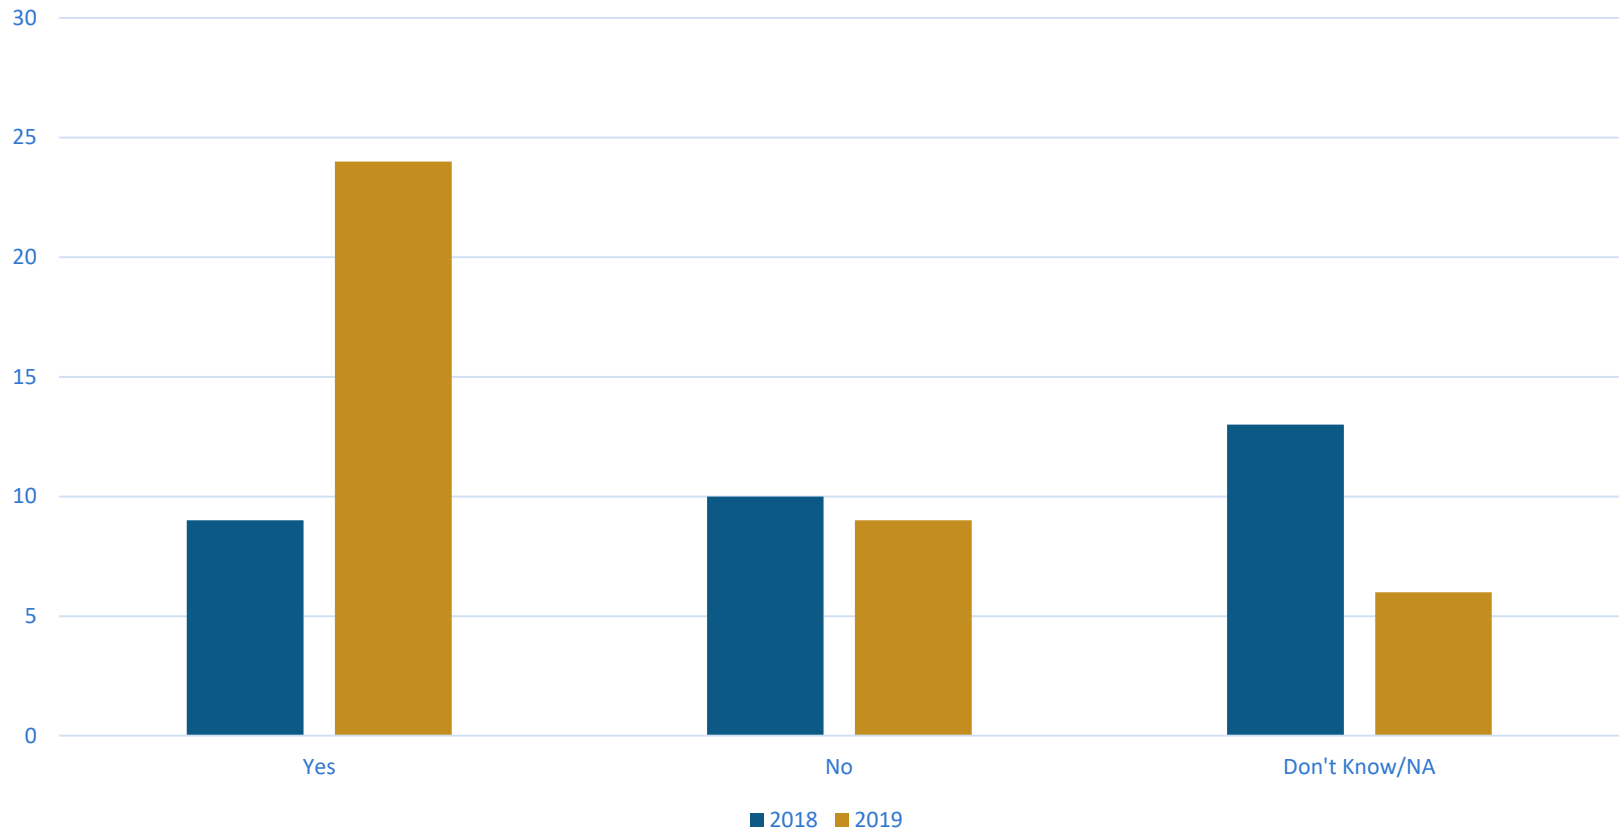

2019 Family and Community Survey

How would you grade the school district's performance overall?

2019 Family and Community Survey

In general, do you think schools in Arlington are improving?

2019 Family and Community Survey

Are you aware of the district's emphasis on cultivating a positive growth mindset?

2019 Family and Community Survey

I have a positive impression about the quality of education that takes place in Arlington schools.