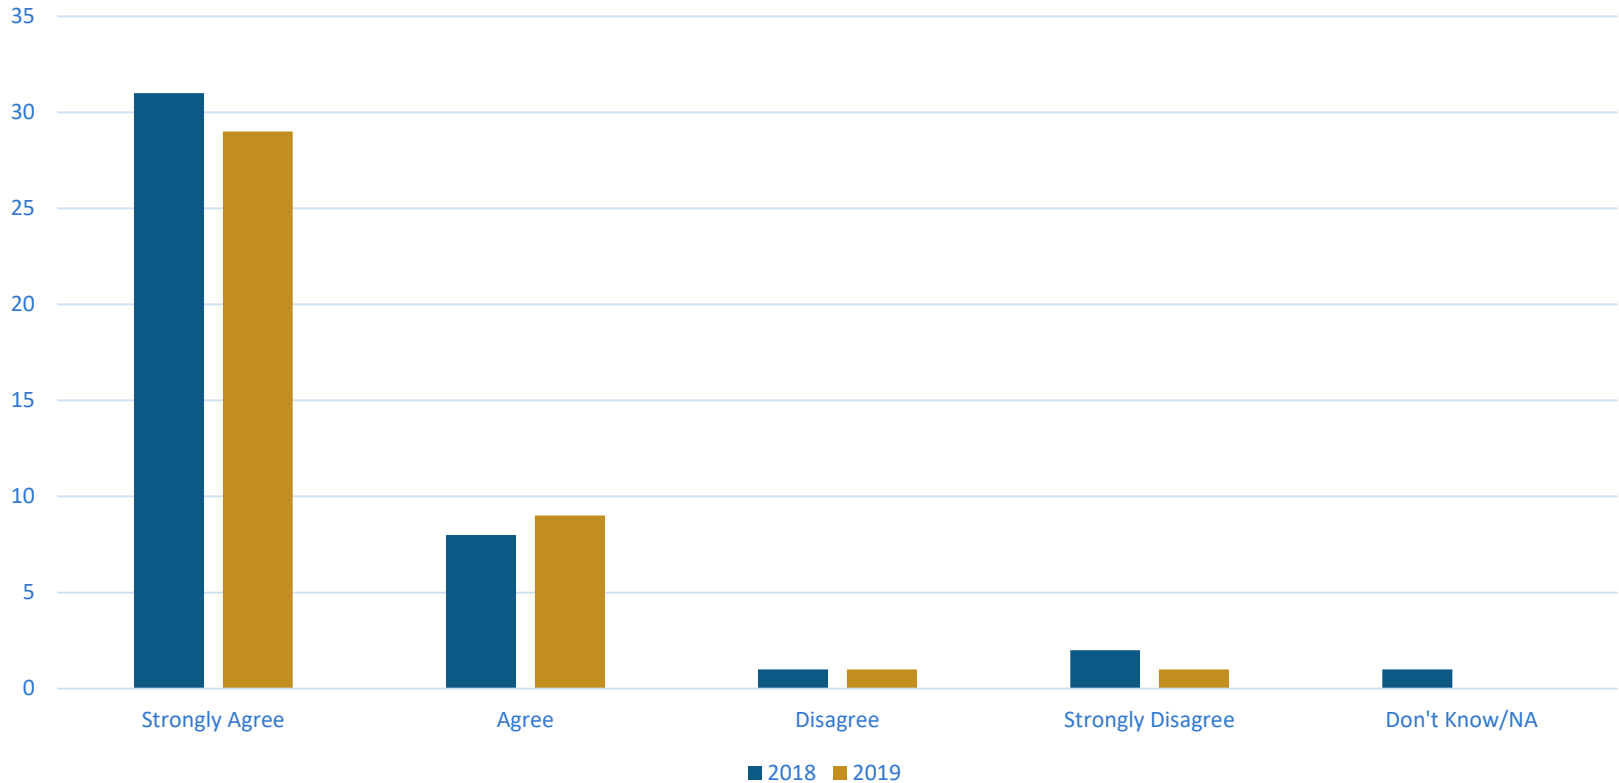

2019 Family and Community Survey

Parents know what the school is doing to improve student learning.

2019 Family and Community Survey

My child's school is a place where all students are challenged and supported to do their best.

2019 Family and Community Survey

In addition to providing report cards, the teachers in my child's school communicate with me about my child's progress.

2019 Family and Community Survey

Whenever I phone or visit the school, staff members are courteous and helpful.

2019 Family and Community Survey

The school building and grounds appear clean and well maintained.

2019 Family and Community Survey

The principal and other administrators in my child's school work to make sure the school is a safe, efficient and effective learning environment.