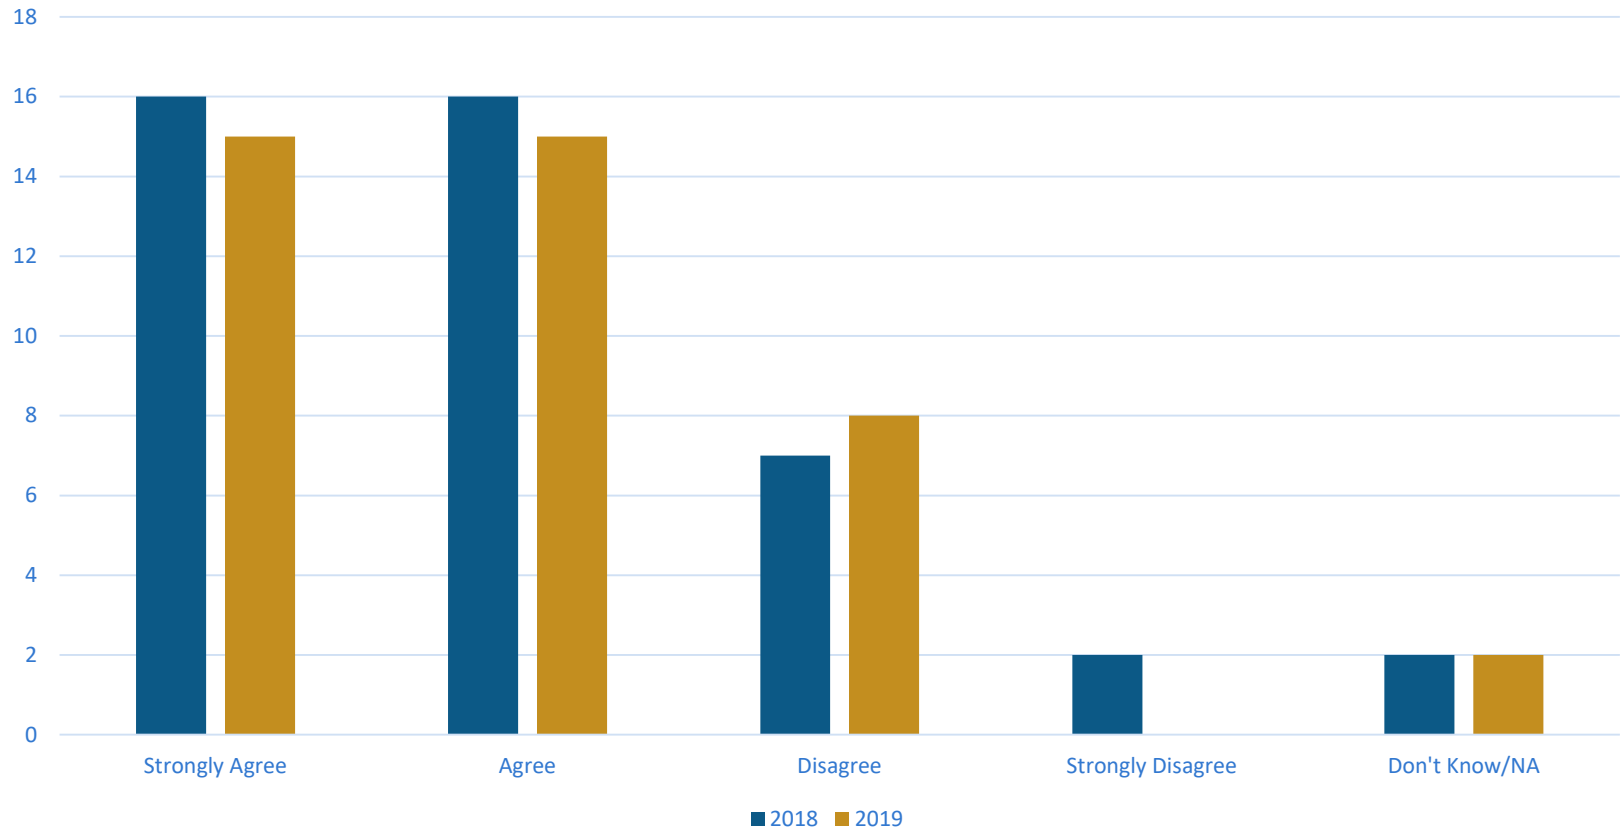

Are you aware of the district's emphasis on cultivating a positive growth mindset?

2019 Family and Community Survey

I have a positive impression about the quality of education that takes place in Arlington schools.

2019 Family and Community Survey

Parents know what the school is doing to improve student learning.

2019 Family and Community Survey

My child's school is a place where all students are challenged and supported to do their best.