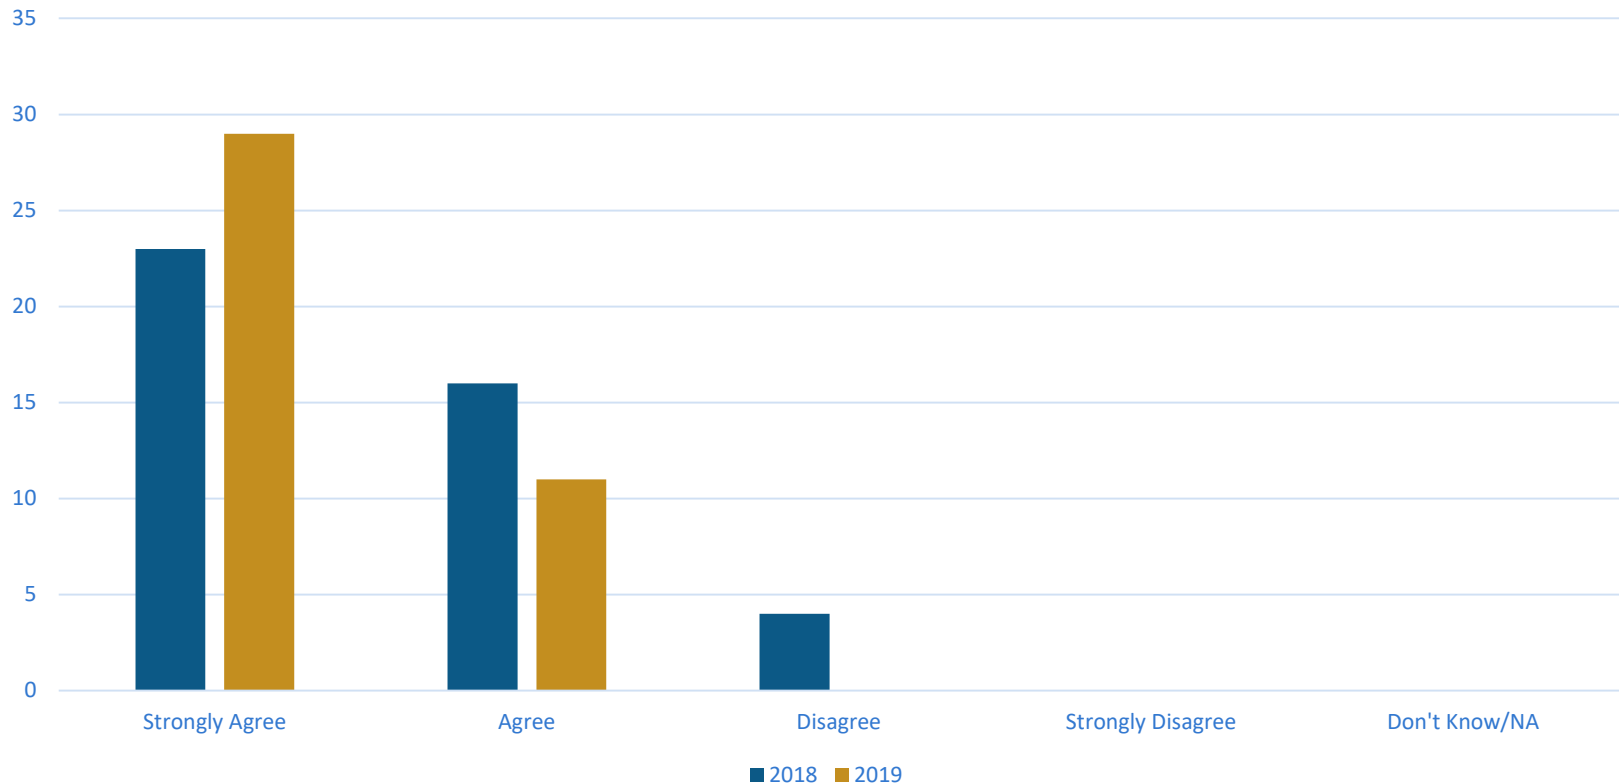

2019 Family and Community Survey

How would you grade the school district's performance overall?

2019 Family and Community Survey

In general, do you think schools in Arlington are improving?

2019 Family and Community Survey

Are you aware of the district's emphasis on cultivating a positive growth mindset?

2019 Family and Community Survey

I have a positive impression about the quality of education that takes place in Arlington schools.