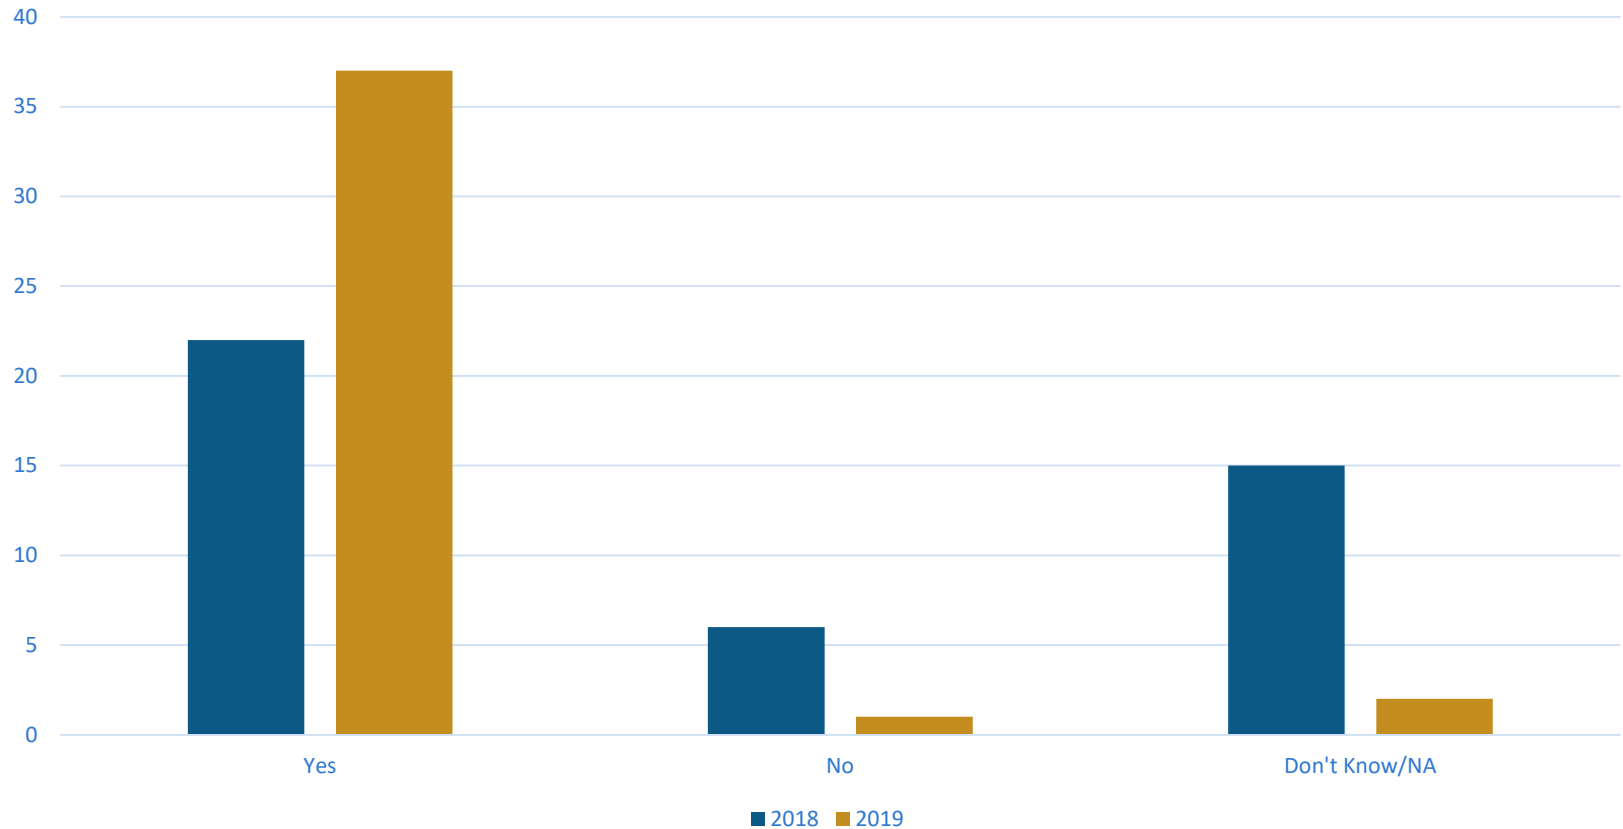

2019 Family and Community Survey

How would you grade the school district's performance overall?

2019 Family and Community Survey

In general, do you think schools in Arlington are improving?

2019 Family and Community Survey

Are you aware of the district's emphasis on cultivating a positive growth mindset?

2019 Family and Community Survey

I have a positive impression about the quality of education that takes place in Arlington schools.