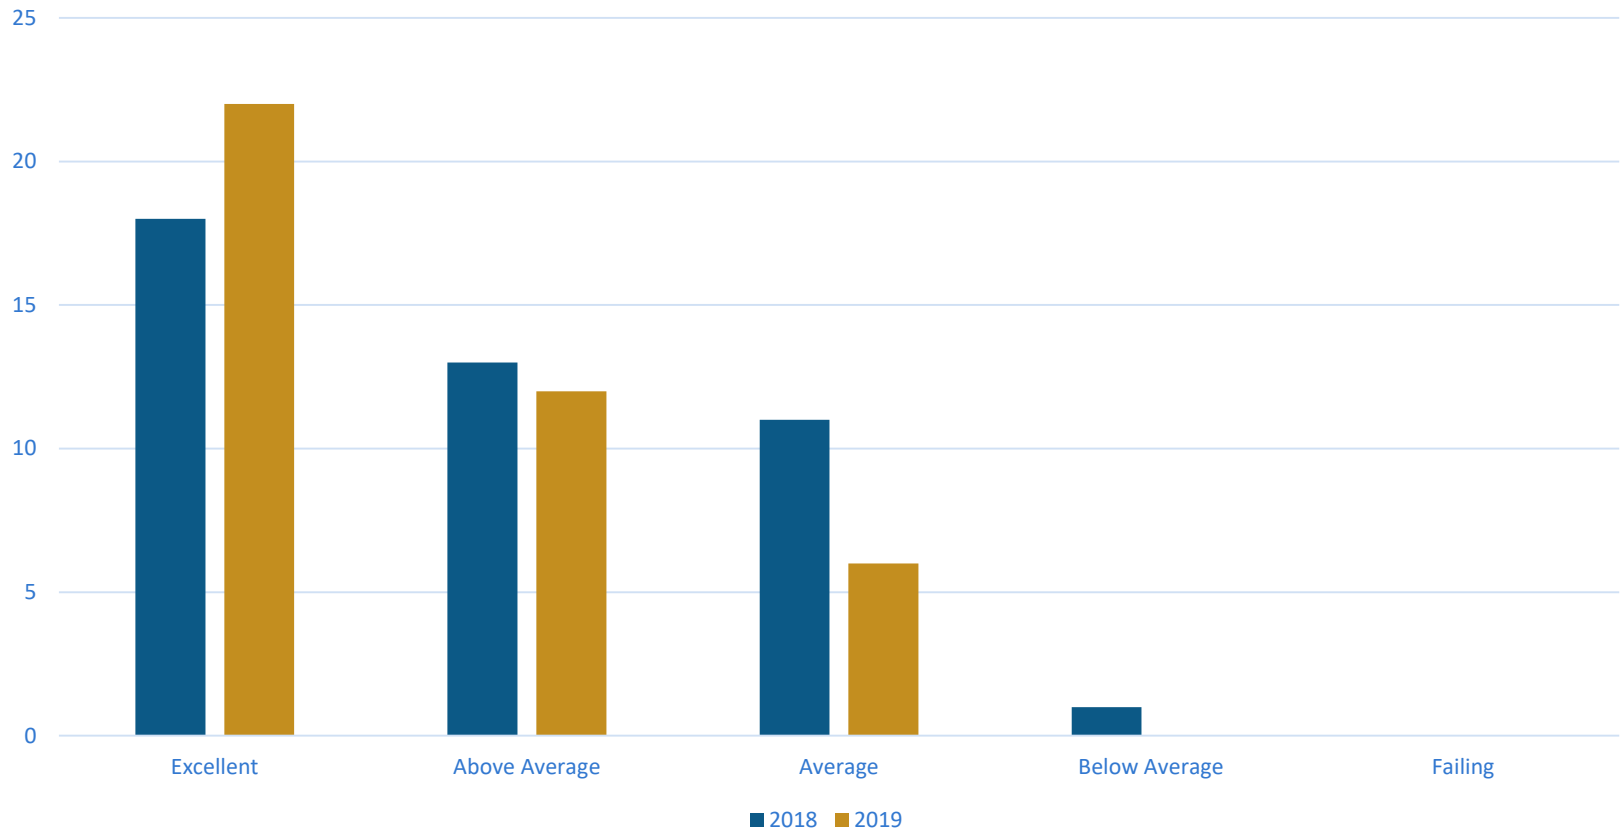

2019 Family and Community Survey

How would you grade the school district's performance overall?

2019 Family and Community Survey

In general, do you think schools in Arlington are improving?

2019 Family and Community Survey

Are you aware of the district's emphasis on cultivating a positive growth mindset?

2019 Family and Community Survey

I have a positive impression about the quality of education that takes place in Arlington schools.