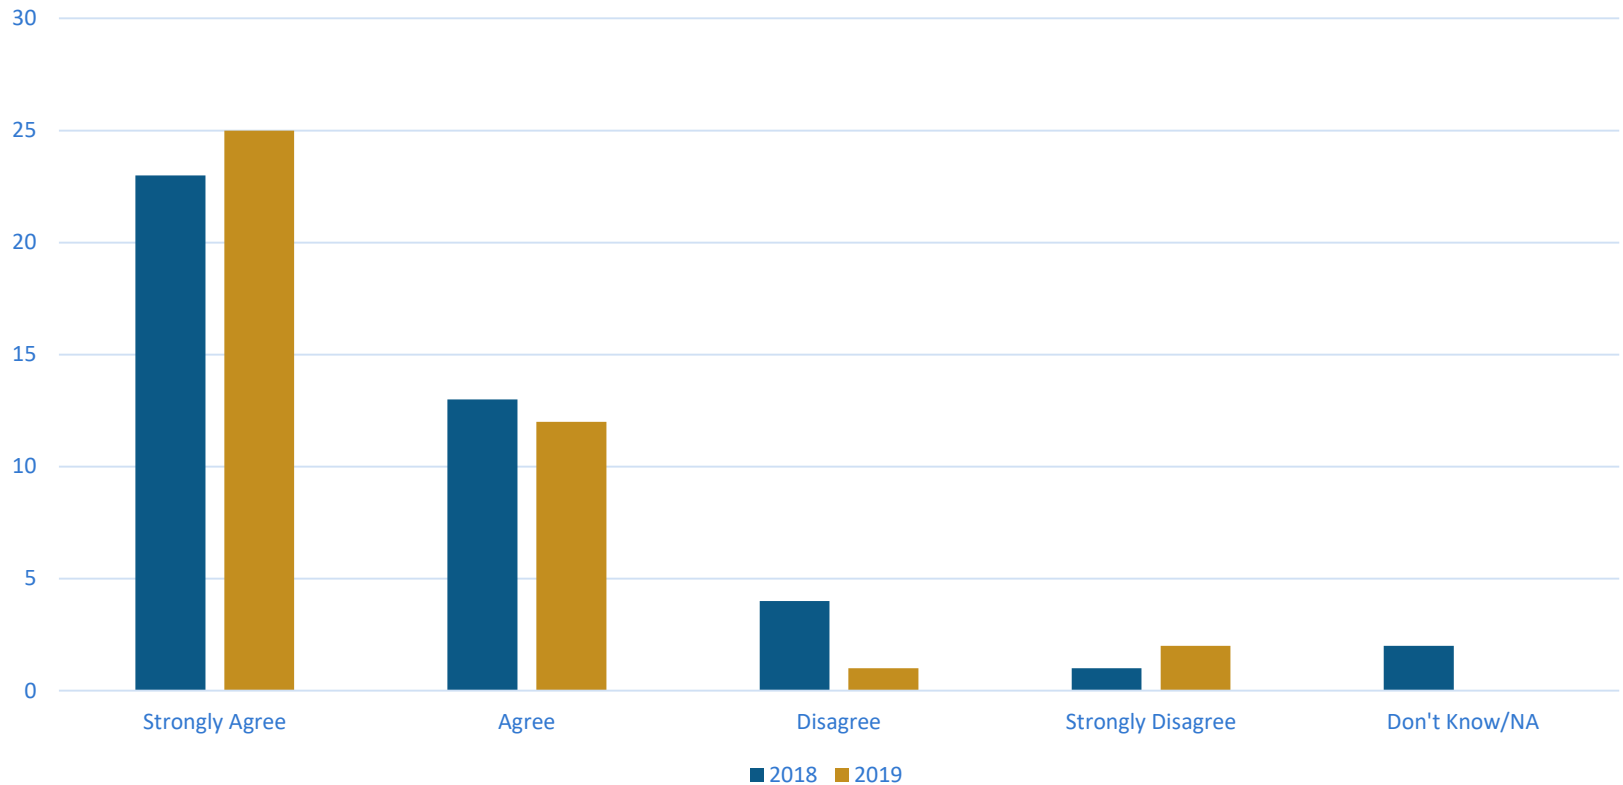

Are you aware of the district's emphasis on cultivating a positive growth mindset?

2019 Family and Community Survey

I have a positive impression about the quality of education that takes place in Arlington schools.

2019 Family and Community Survey

Parents know what the school is doing to improve student learning.

2019 Family and Community Survey

My child's school is a place where all students are challenged and supported to do their best.