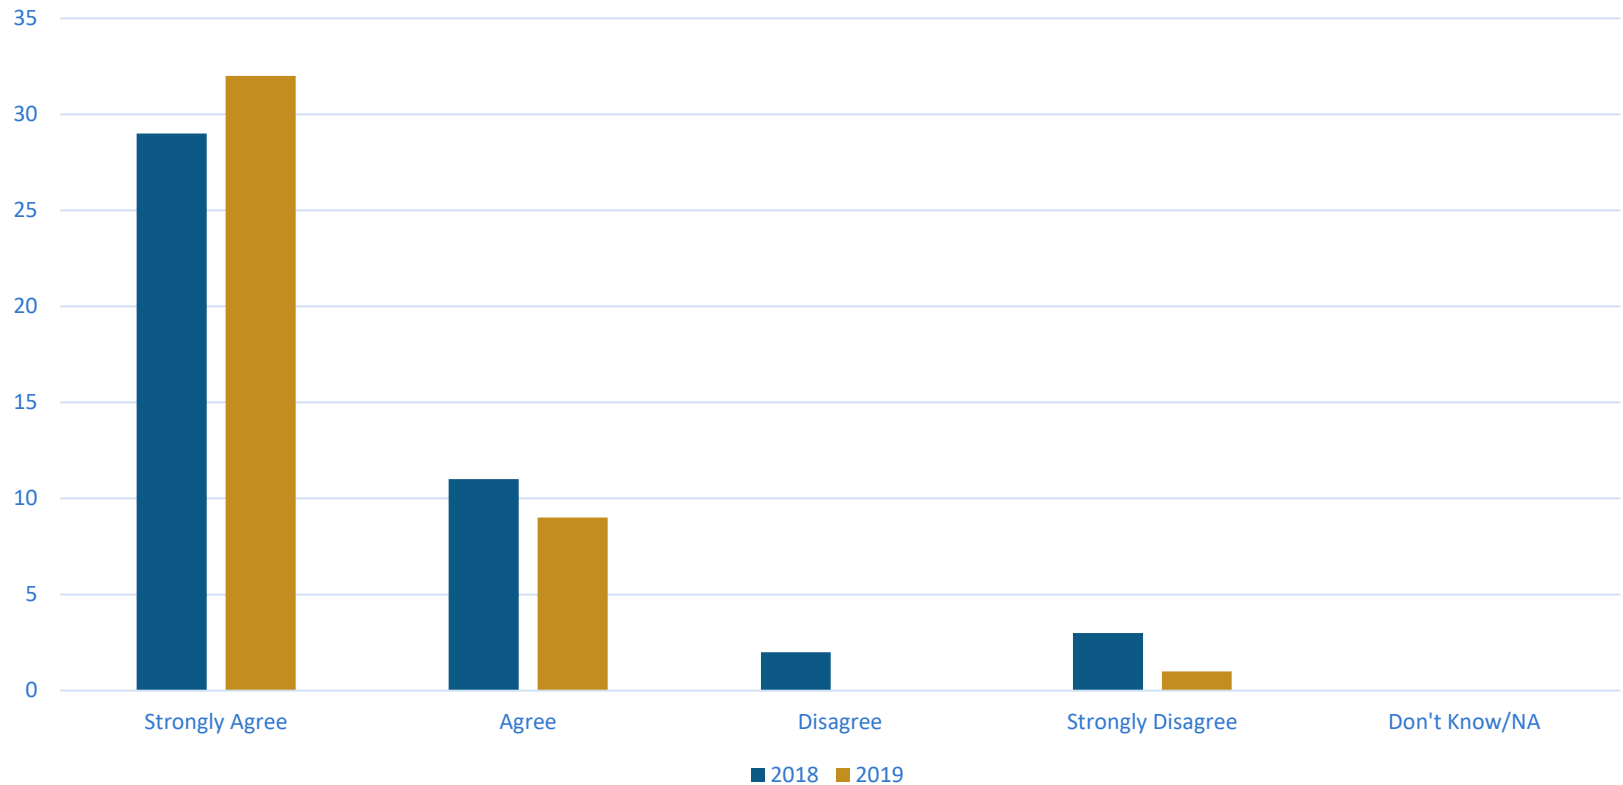

2019 Family and Community Survey

Parents know what the school is doing to improve student learning.

2019 Family and Community Survey

My child's school is a place where all students are challenged and supported to do their best.

2019 Family and Community Survey

In addition to providing report cards, the teachers in my child's school communicate with me about my child's progress.

2019 Family and Community Survey

Whenever I phone or visit the school, staff members are courteous and helpful.

2019 Family and Community Survey

The school building and grounds appear clean and well maintained.

2019 Family and Community Survey

The principal and other administrators in my child's school work to make sure the school is a safe, efficient and effective learning environment.