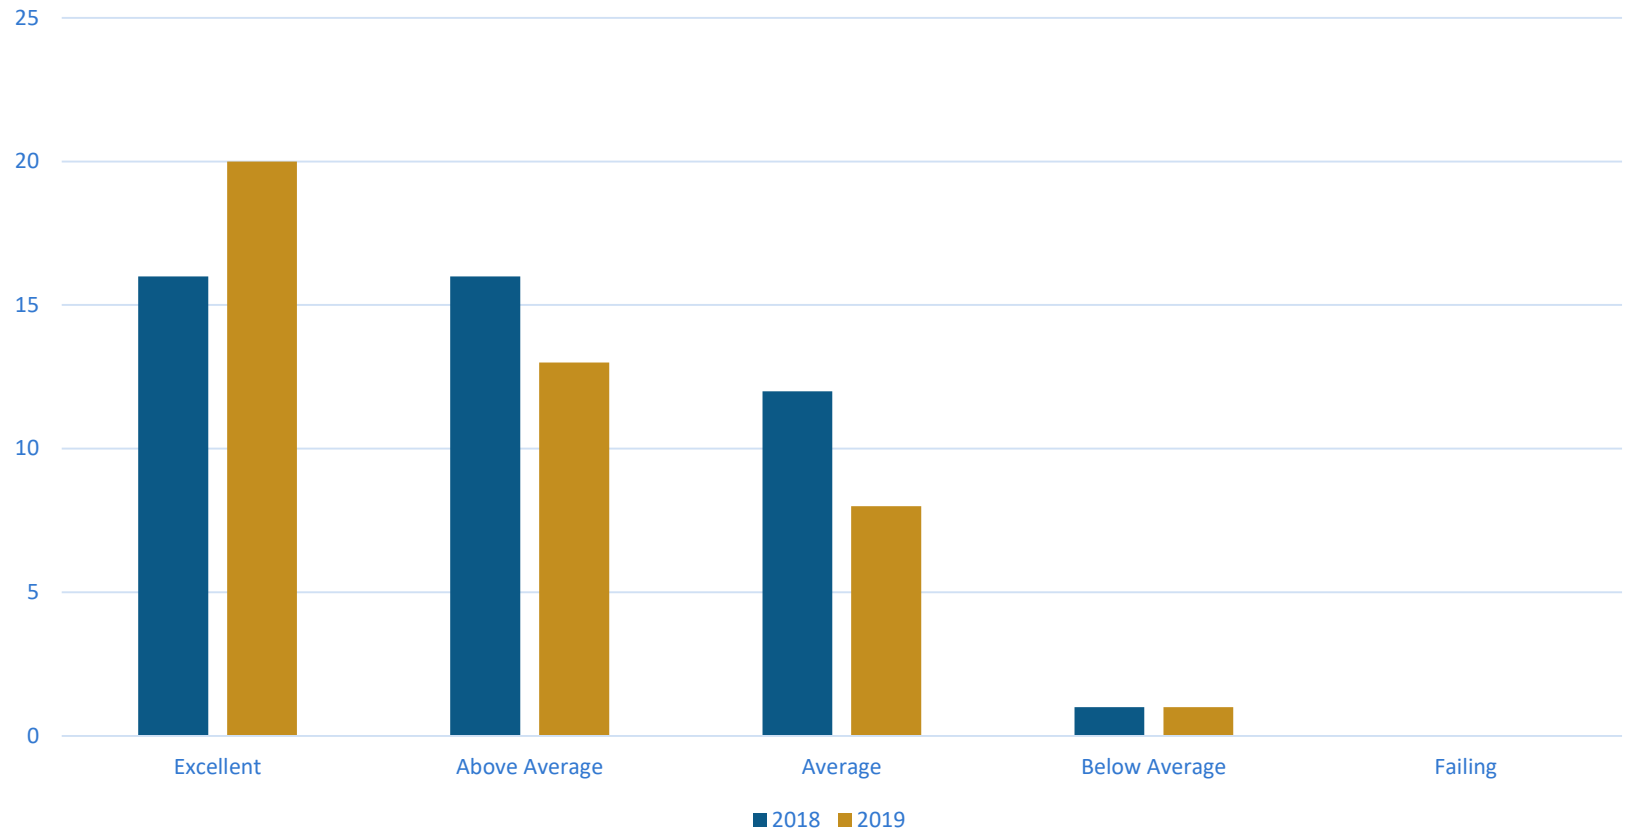

2019 Family and Community Survey

How would you grade the school district's performance overall?

2019 Family and Community Survey

In general, do you think schools in Arlington are improving?

2019 Family and Community Survey

Are you aware of the district's emphasis on cultivating a positive growth mindset?

2019 Family and Community Survey

I have a positive impression about the quality of education that takes place in Arlington schools.