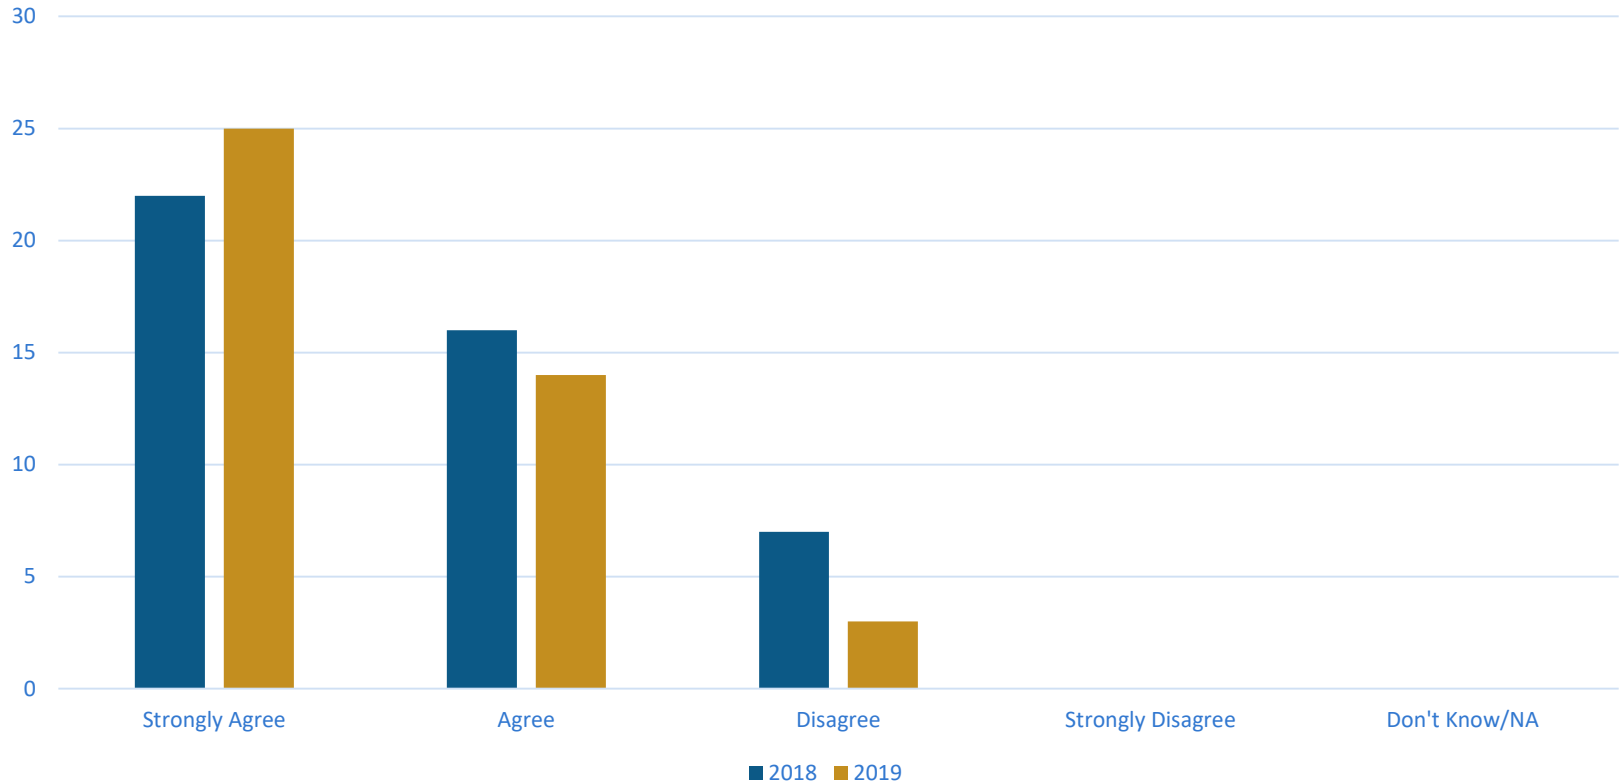

2019 Family and Community Survey

How would you grade the school district's performance overall?

2019 Family and Community Survey

In general, do you think schools in Arlington are improving?

2019 Family and Community Survey

Are you aware of the district's emphasis on cultivating a positive growth mindset?

2019 Family and Community Survey

I have a positive impression about the quality of education that takes place in Arlington schools.