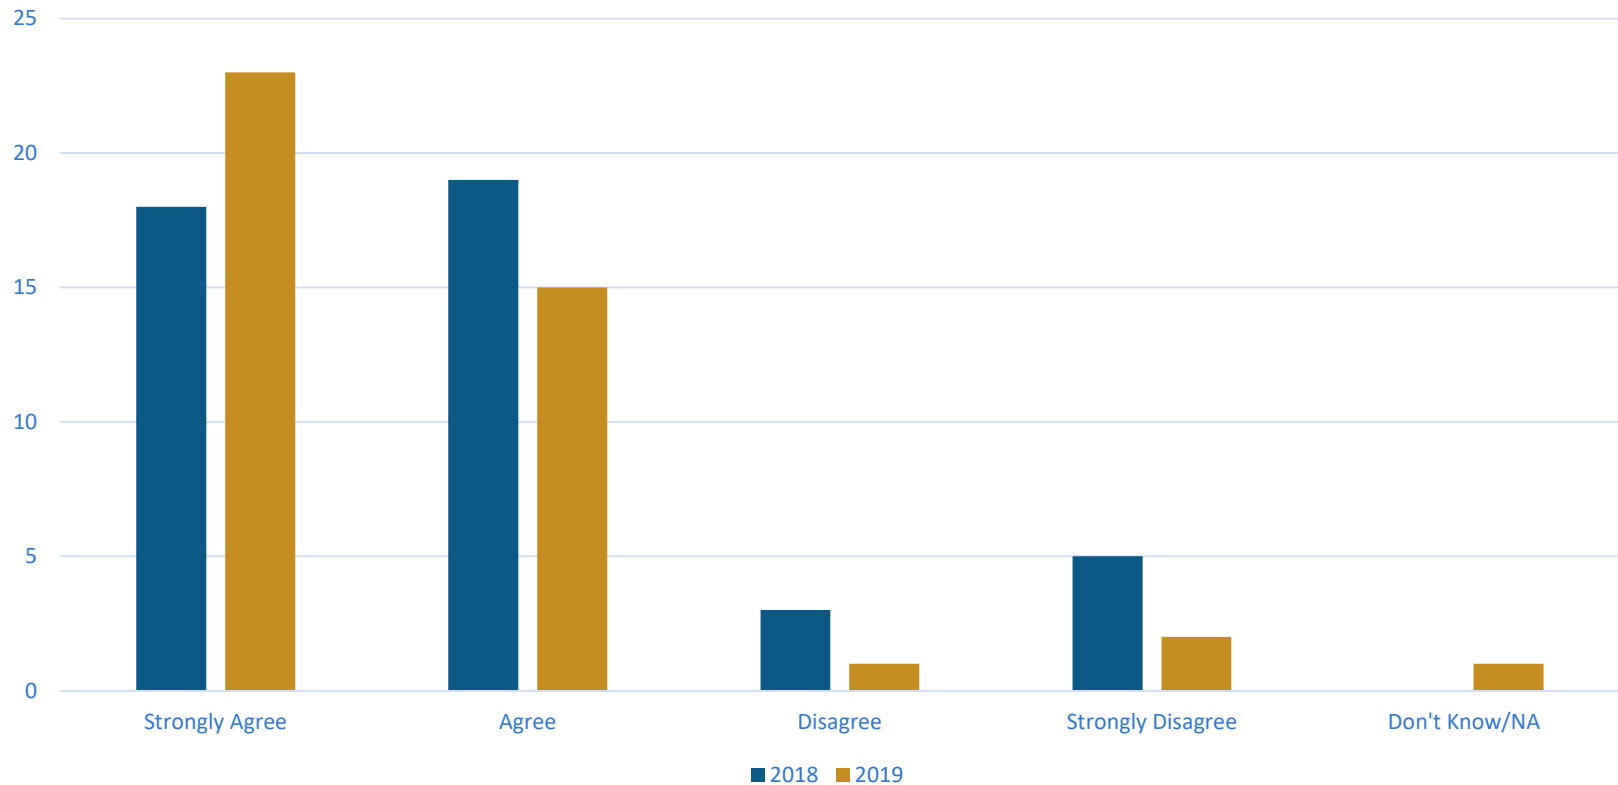

Are you aware of the district's emphasis on cultivating a positive growth mindset?

2019 Family and Community Survey

I have a positive impression about the quality of education that takes place in Arlington schools.

2019 Family and Community Survey

Parents know what the school is doing to improve student learning.

2019 Family and Community Survey

My child's school is a place where all students are challenged and supported to do their best.