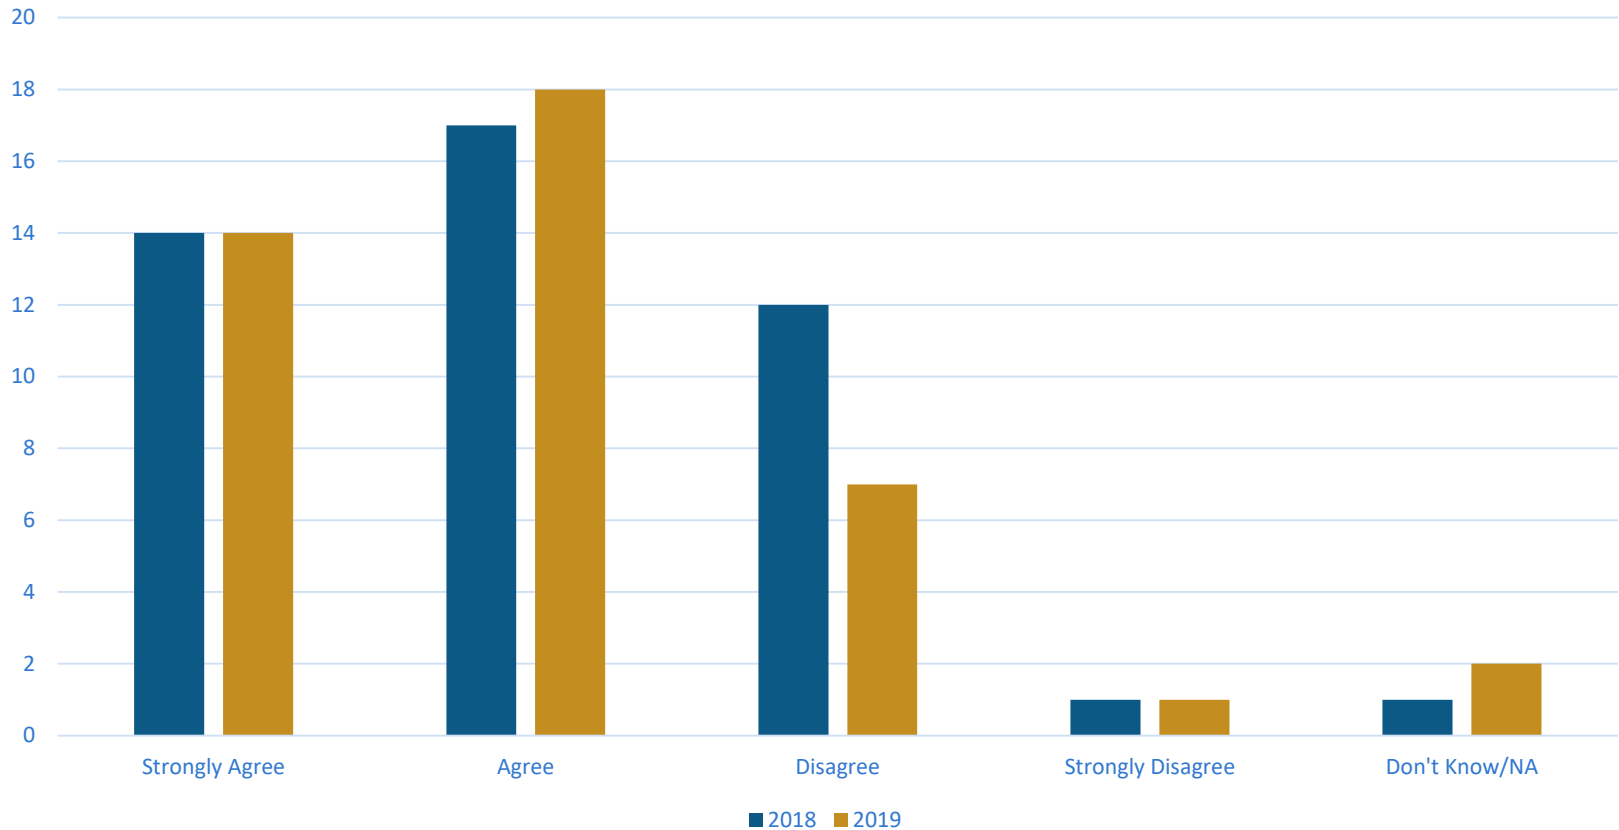

Are you aware of the district's emphasis on cultivating a positive growth mindset?

2019 Family and Community Survey

I have a positive impression about the quality of education that takes place in Arlington schools.

2019 Family and Community Survey

Parents know what the school is doing to improve student learning.

2019 Family and Community Survey

My child's school is a place where all students are challenged and supported to do their best.