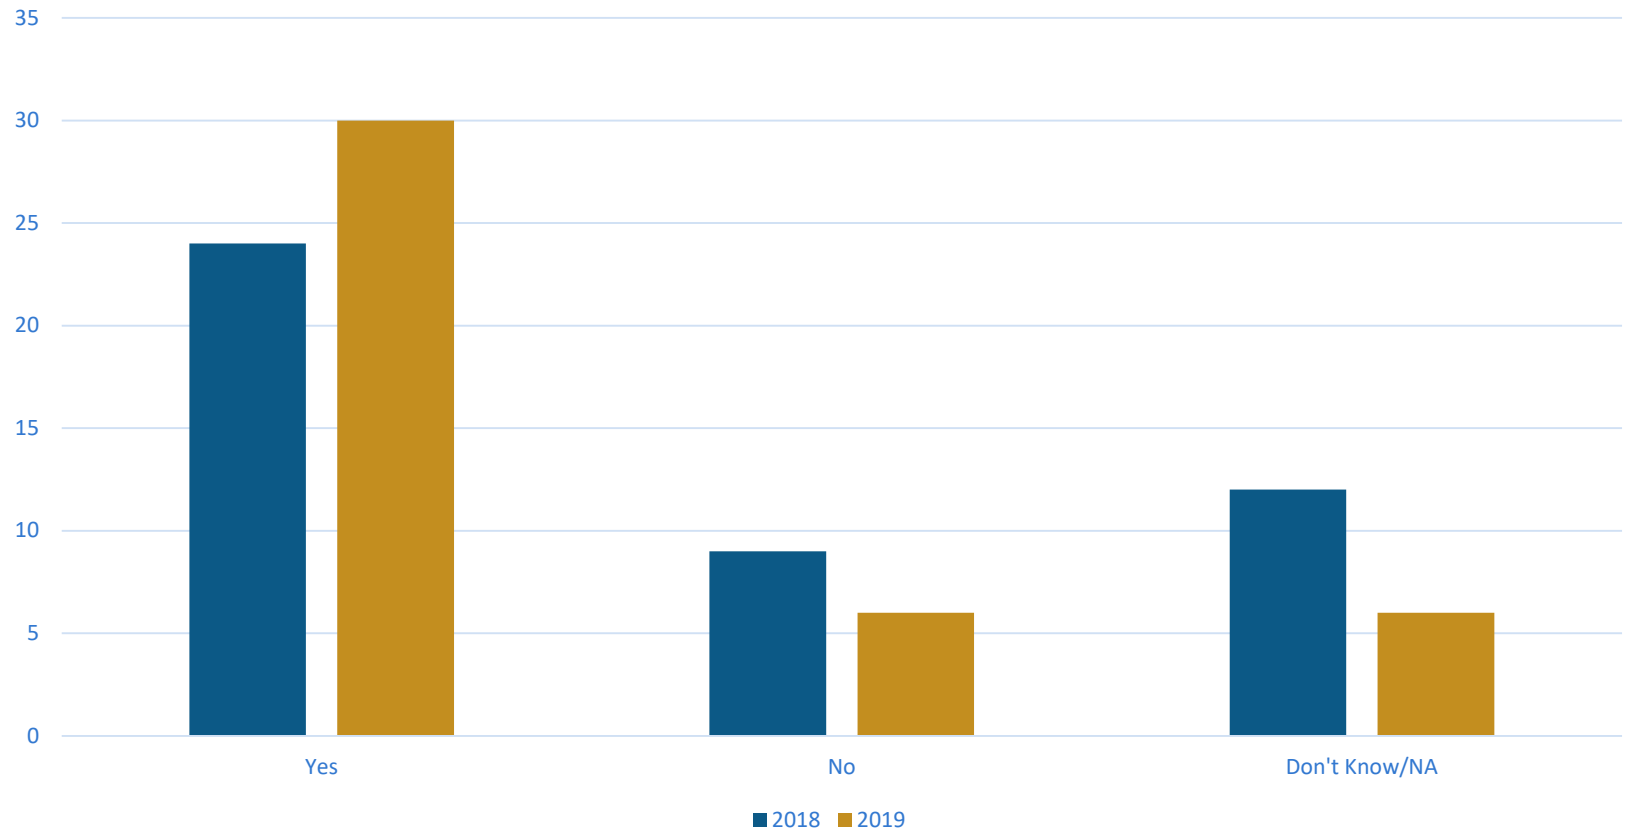

2019 Family and Community Survey

How would you grade the school district's performance overall?

2019 Family and Community Survey

In general, do you think schools in Arlington are improving?

2019 Family and Community Survey

Are you aware of the district's emphasis on cultivating a positive growth mindset?

2019 Family and Community Survey

I have a positive impression about the quality of education that takes place in Arlington schools.