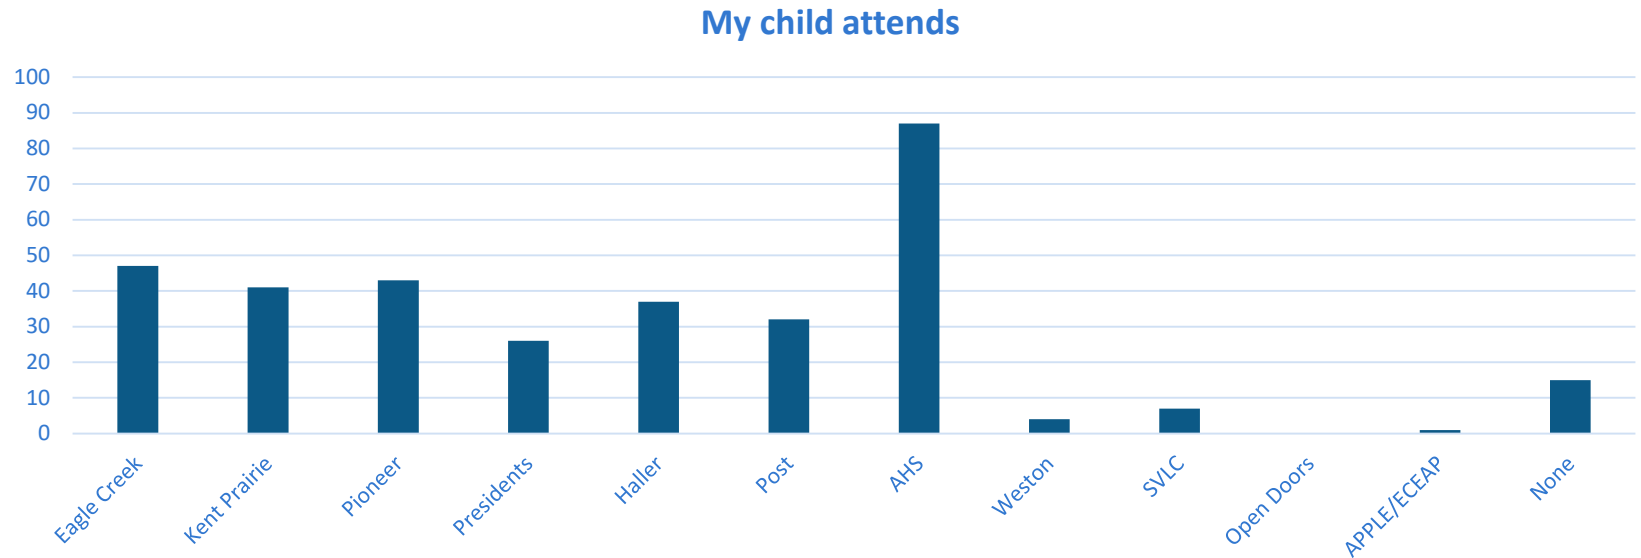

2018 Family and Community Survey