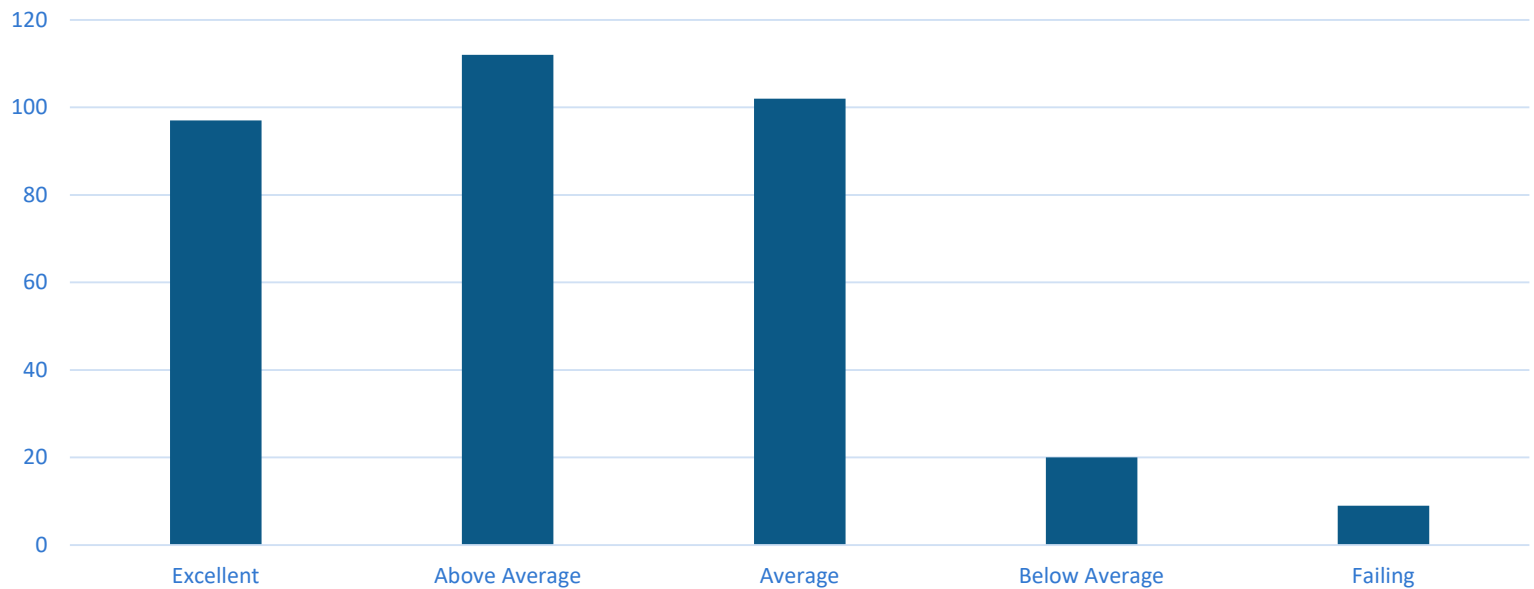

2018 Family and Community Survey

How would you grade the school district's performance overall?